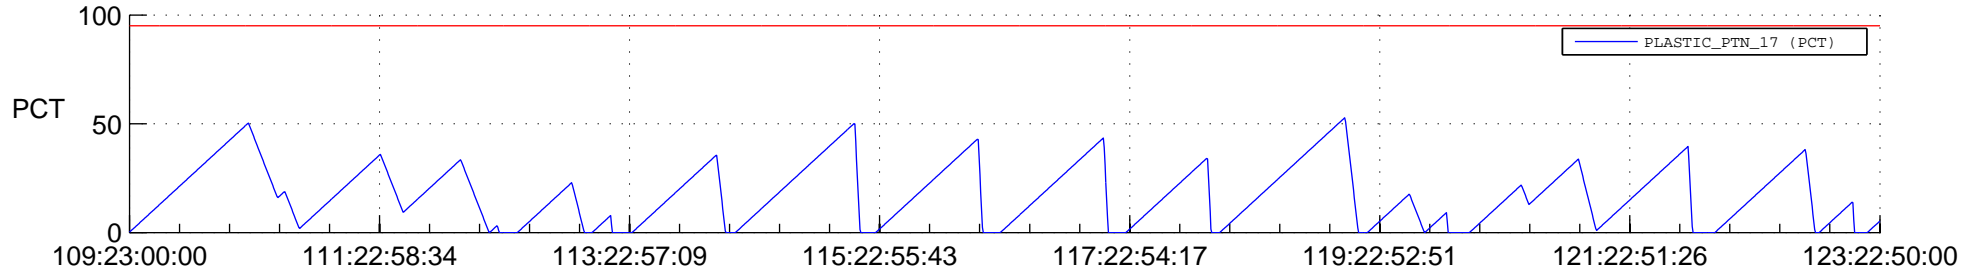

PLASTIC_Percent_Full_Prediction