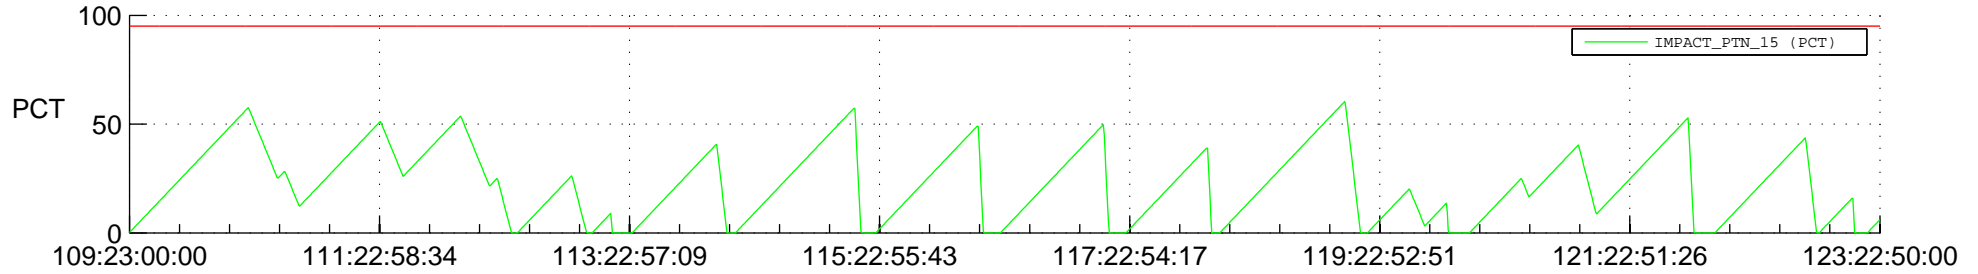

IMPACT_Percent_Full_Prediction