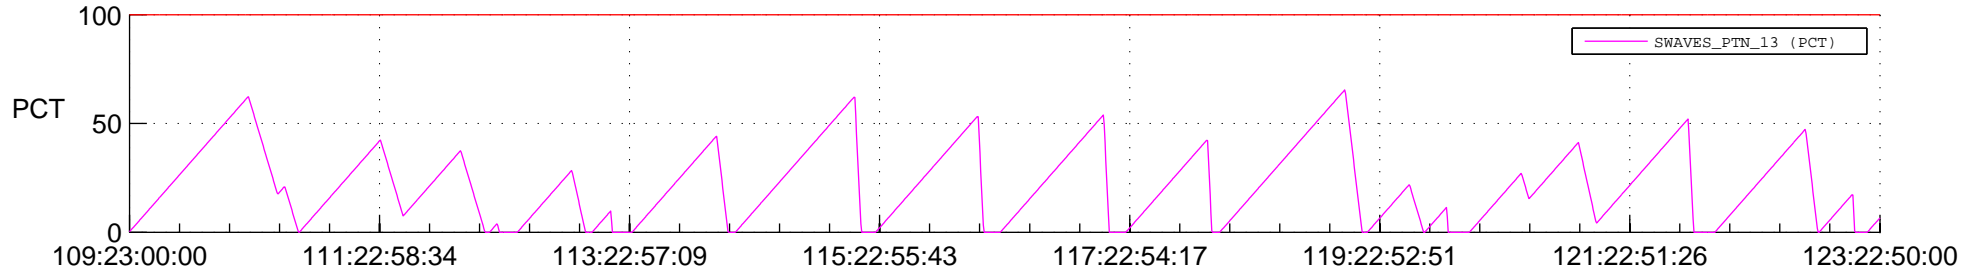

# STEREO BEHIND SSR PCT Full Prediction

## SWAVES\_Percent\_Full\_Prediction