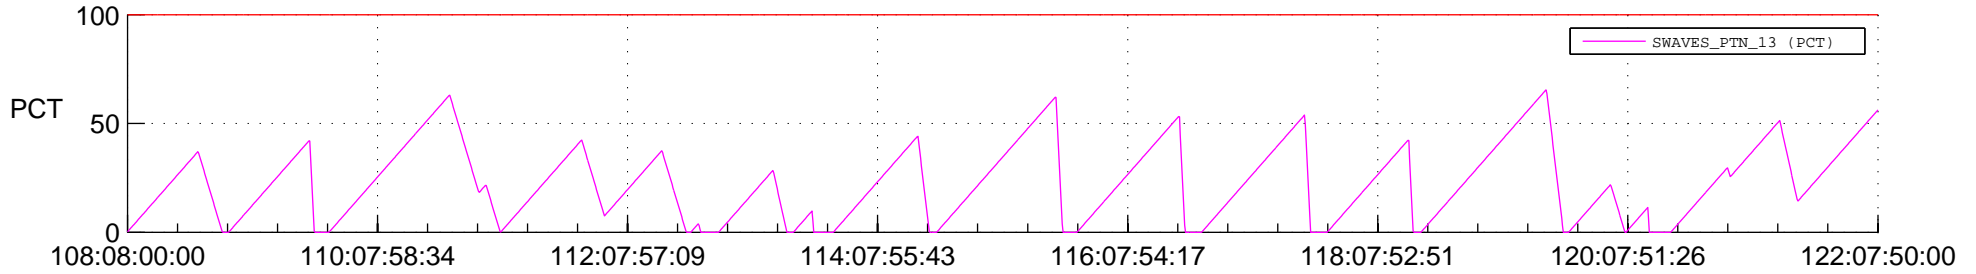

STEREO BEHIND SSR PCT Full Prediction

SWAVES_Percent_Full_Prediction

IMPACT_Percent_Full_Prediction

PLASTIC_Percent_Full_Prediction

Spacecraft_DownLink_Rate