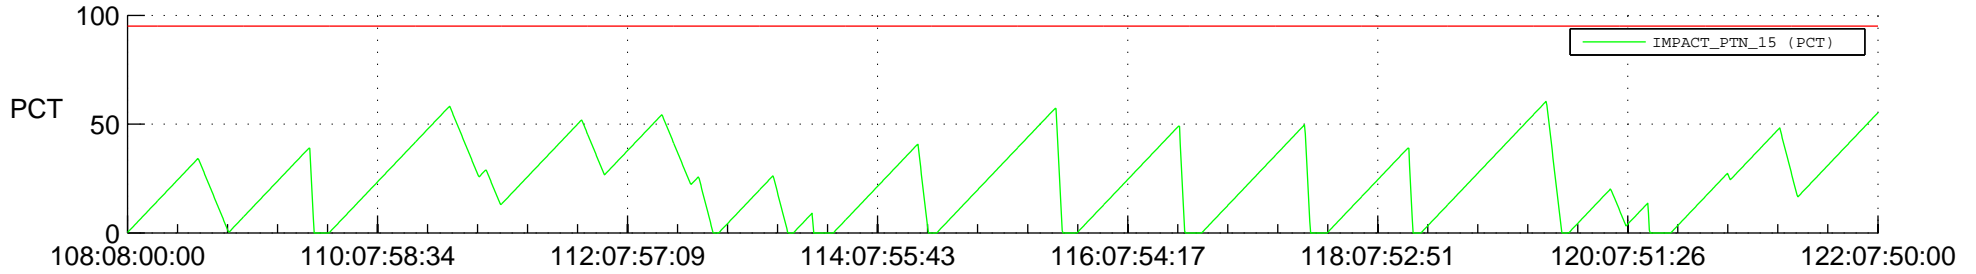

STEREO BEHIND SSR PCT Full Prediction

SWAVES_Percent_Full_Prediction

IMPACT_Percent_Full_Prediction

PLASTIC_Percent_Full_Prediction

Spacecraft_DownLink_Rate