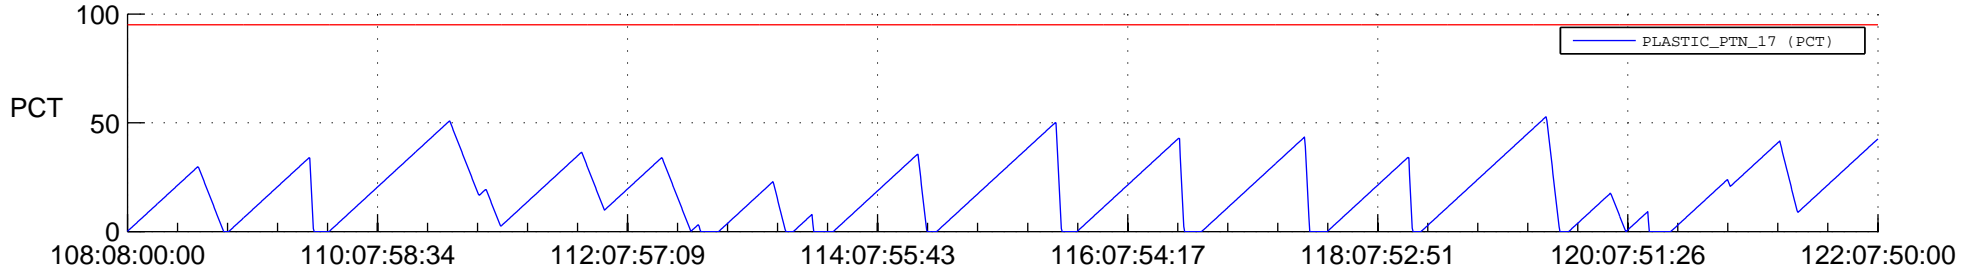

STEREO BEHIND SSR PCT Full Prediction

SWAVES_Percent_Full_Prediction

IMPACT_Percent_Full_Prediction

PLASTIC_Percent_Full_Prediction

Spacecraft_DownLink_Rate