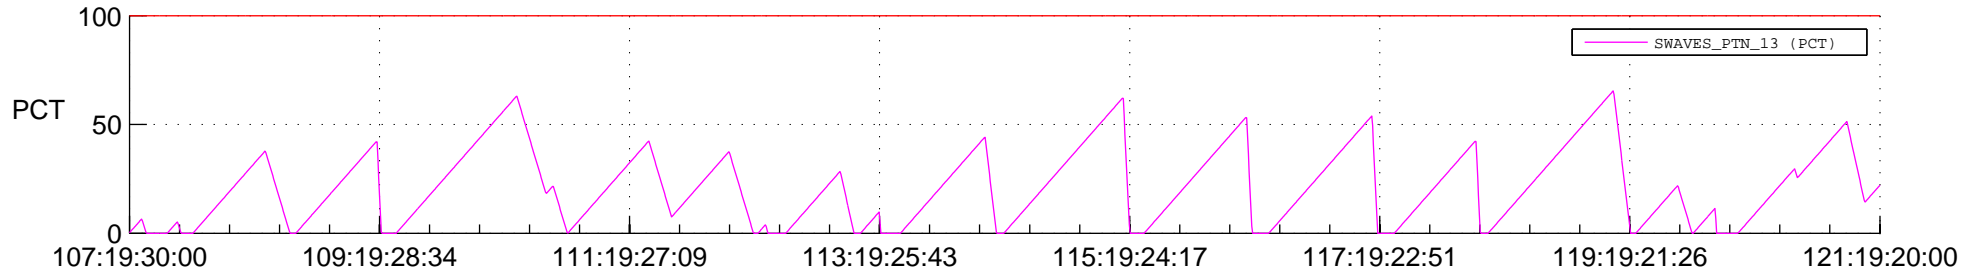

STEREO BEHIND SSR PCT Full Prediction

SWAVES_Percent_Full_Prediction

IMPACT_Percent_Full_Prediction

PLASTIC_Percent_Full_Prediction

Spacecraft_DownLink_Rate