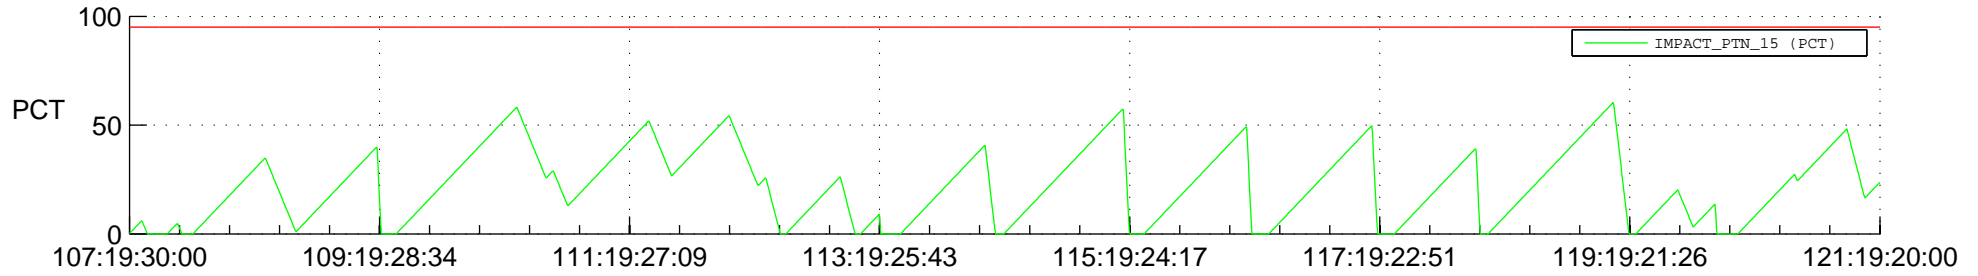

STEREO BEHIND SSR PCT Full Prediction

SWAVES_Percent_Full_Prediction

IMPACT_Percent_Full_Prediction

PLASTIC_Percent_Full_Prediction

Spacecraft_DownLink_Rate