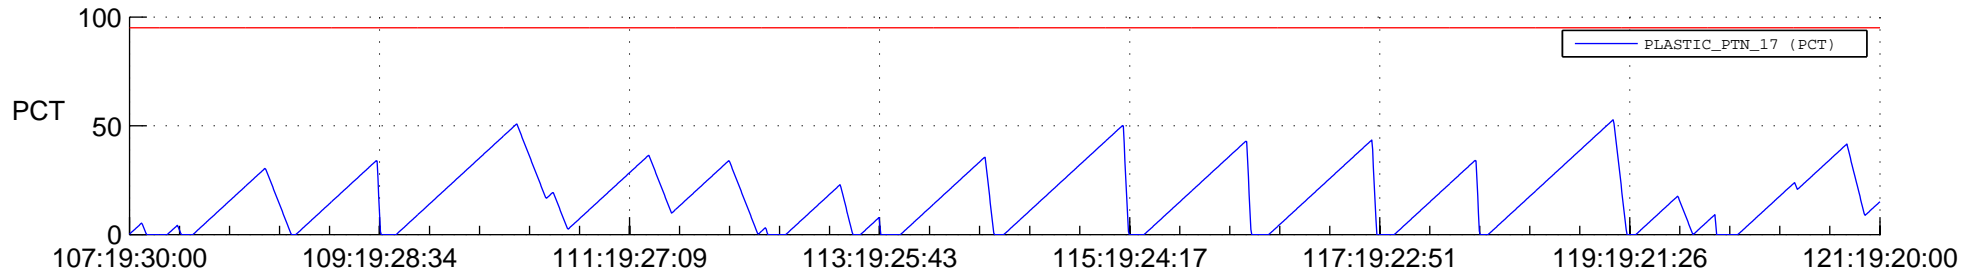

STEREO BEHIND SSR PCT Full Prediction

SWAVES_Percent_Full_Prediction

IMPACT_Percent_Full_Prediction

PLASTIC_Percent_Full_Prediction

Spacecraft_DownLink_Rate