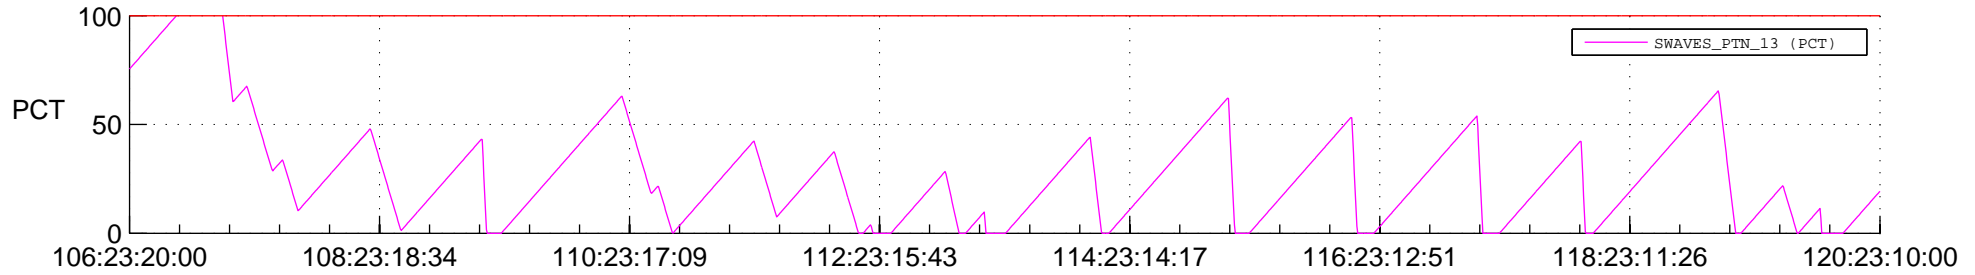

STEREO BEHIND SSR PCT Full Prediction

SWAVES_Percent_Full_Prediction

IMPACT_Percent_Full_Prediction

PLASTIC_Percent_Full_Prediction

Spacecraft_DownLink_Rate