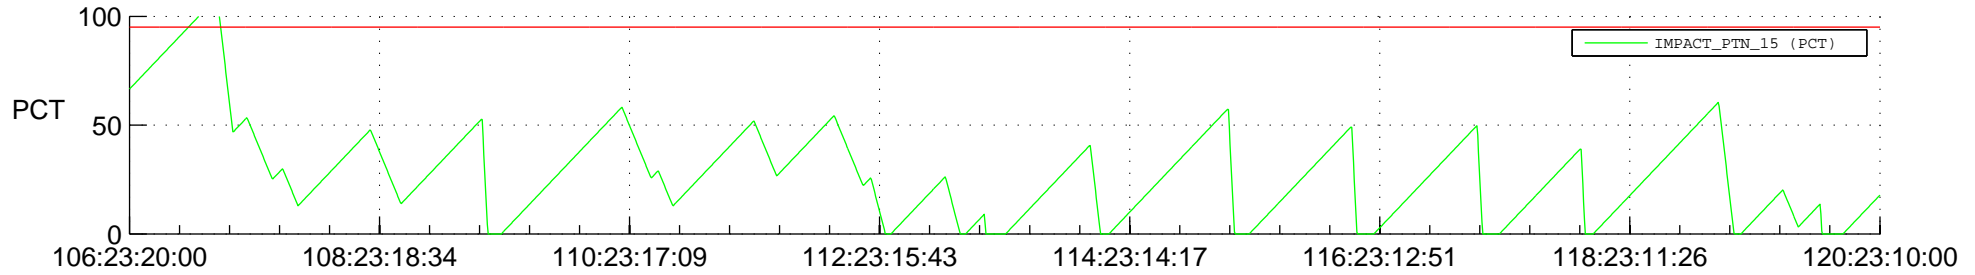

STEREO BEHIND SSR PCT Full Prediction

SWAVES_Percent_Full_Prediction

IMPACT_Percent_Full_Prediction

PLASTIC_Percent_Full_Prediction

Spacecraft_DownLink_Rate