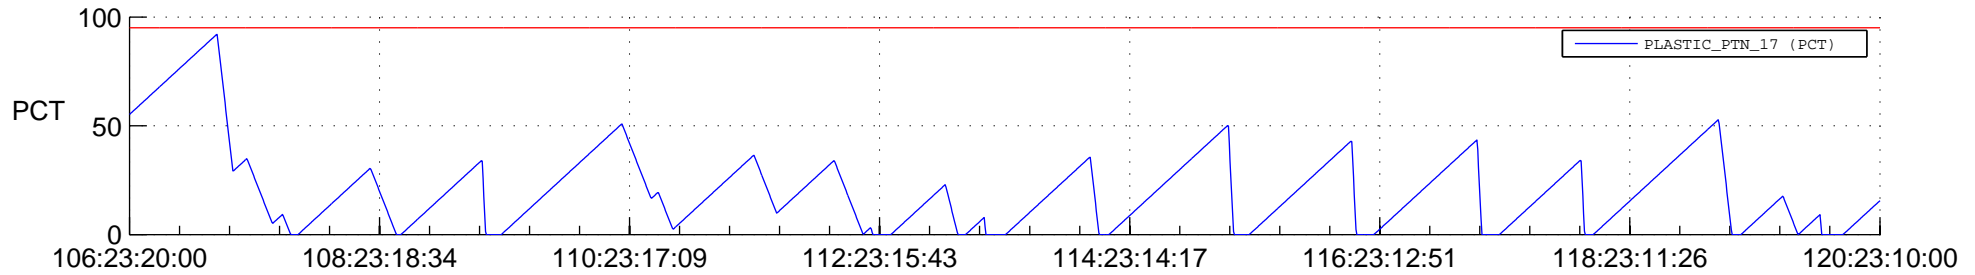

STEREO BEHIND SSR PCT Full Prediction

SWAVES_Percent_Full_Prediction

IMPACT_Percent_Full_Prediction

PLASTIC_Percent_Full_Prediction

Spacecraft_DownLink_Rate