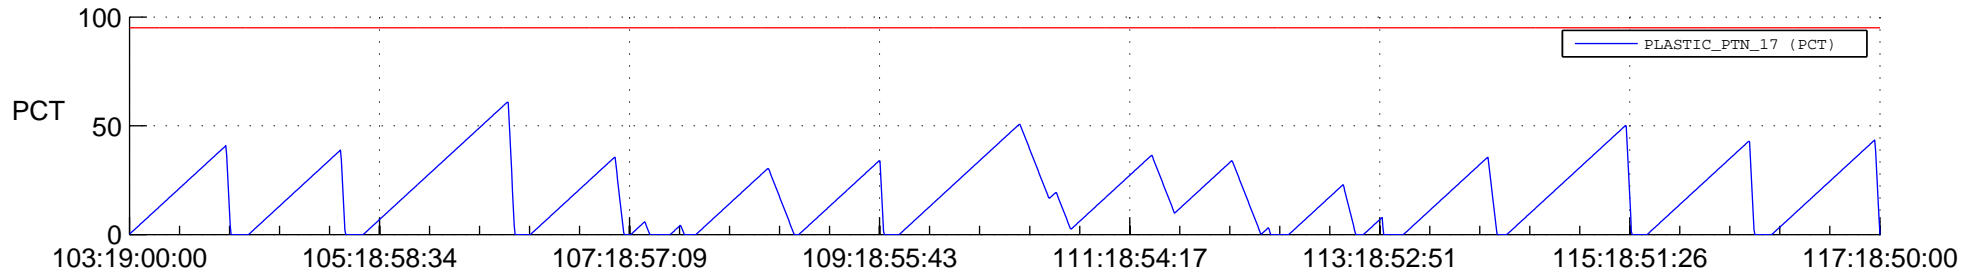

PLASTIC_Percent_Full_Prediction