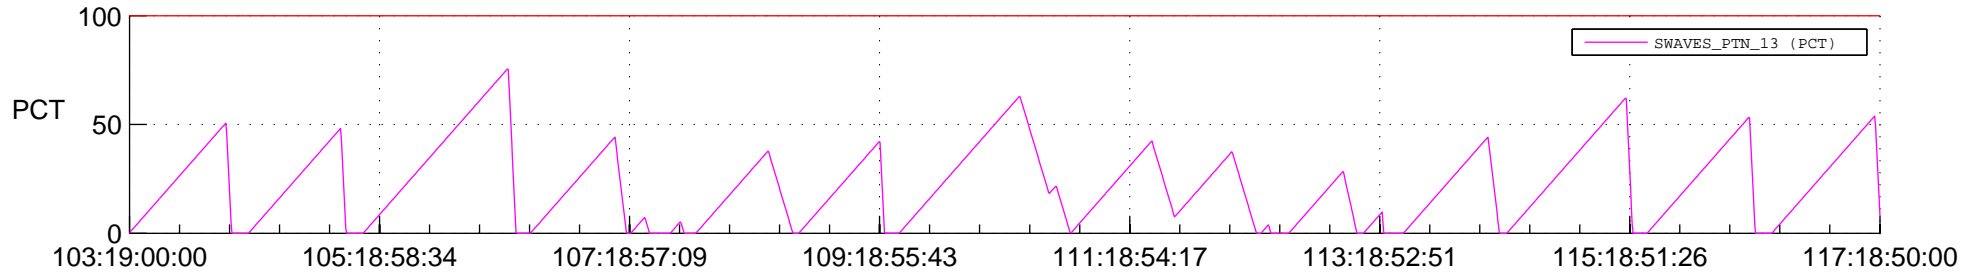

# STEREO BEHIND SSR PCT Full Prediction

## SWAVES\_Percent\_Full\_Prediction

## Spacecraft\_DownLink\_Rate

Ground Time (2012:103:19:00:00.000 -2012:117:18:50:00.000)