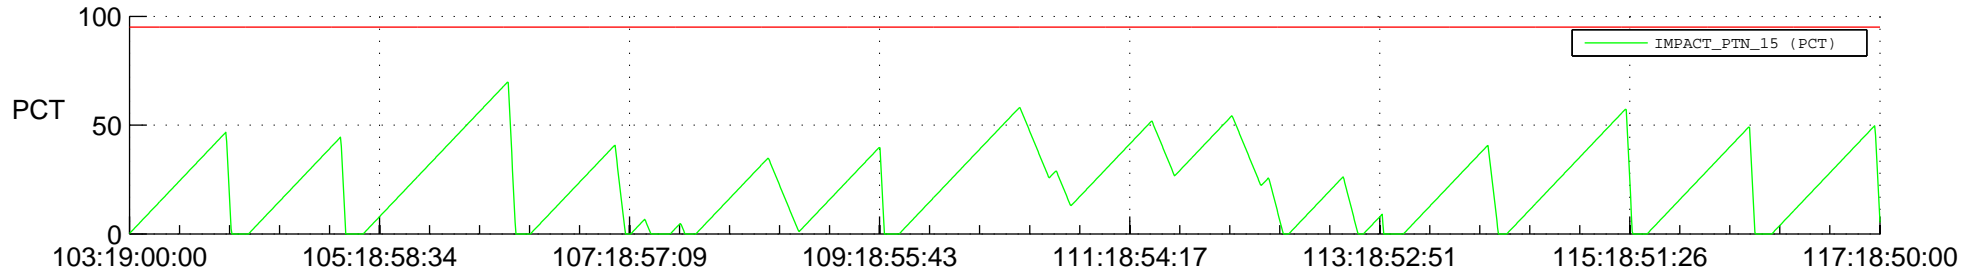

IMPACT_Percent_Full_Prediction