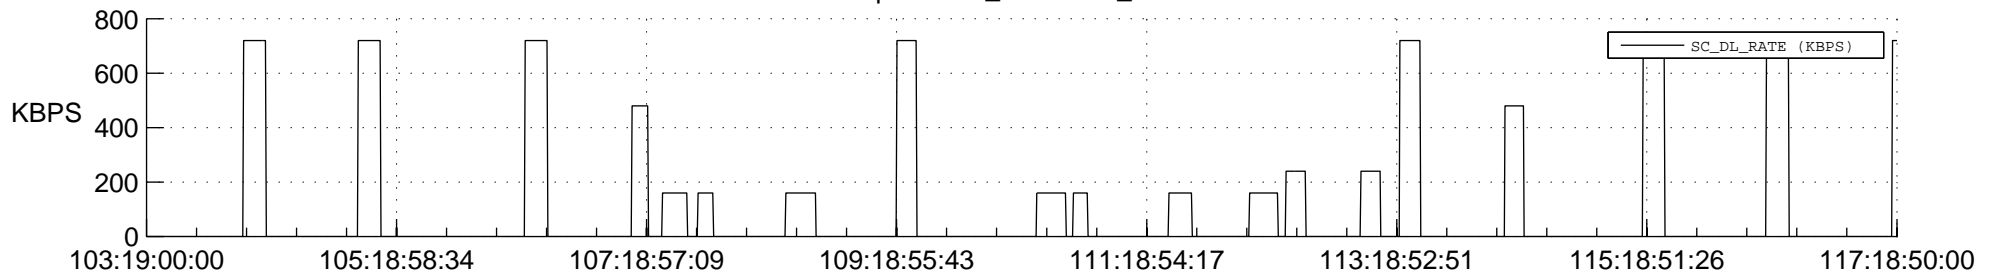

## Spacecraft\_DownLink\_Rate

Ground Time (2012:103:19:00:00.000 -2012:117:18:50:00.000)