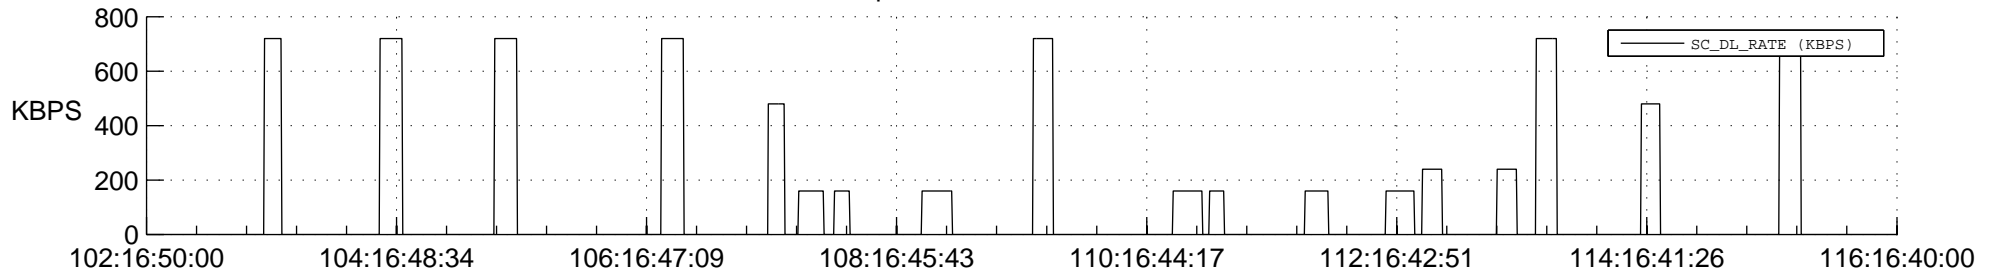

## Spacecraft\_DownLink\_Rate

Ground Time (2012:102:16:50:00.000 -2012:116:16:40:00.000)