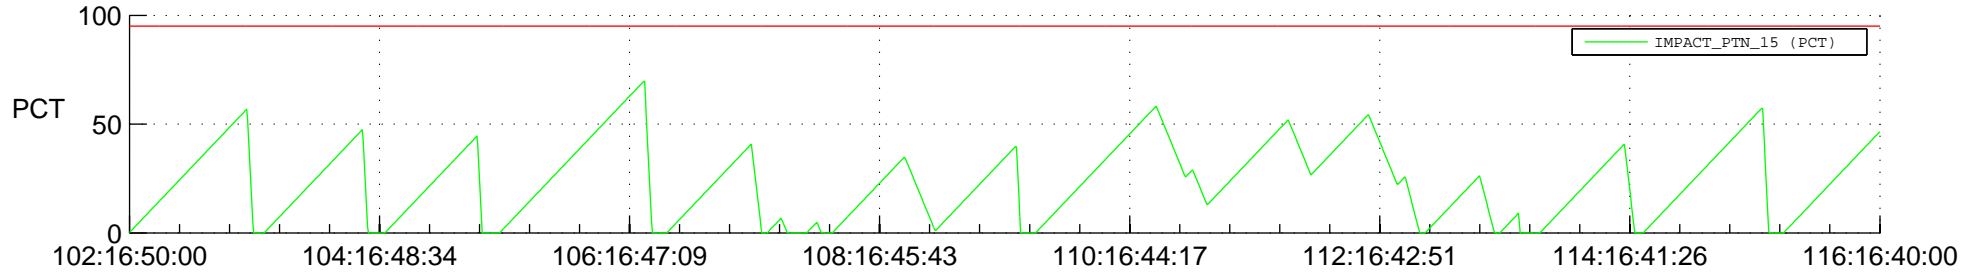

IMPACT_Percent_Full_Prediction