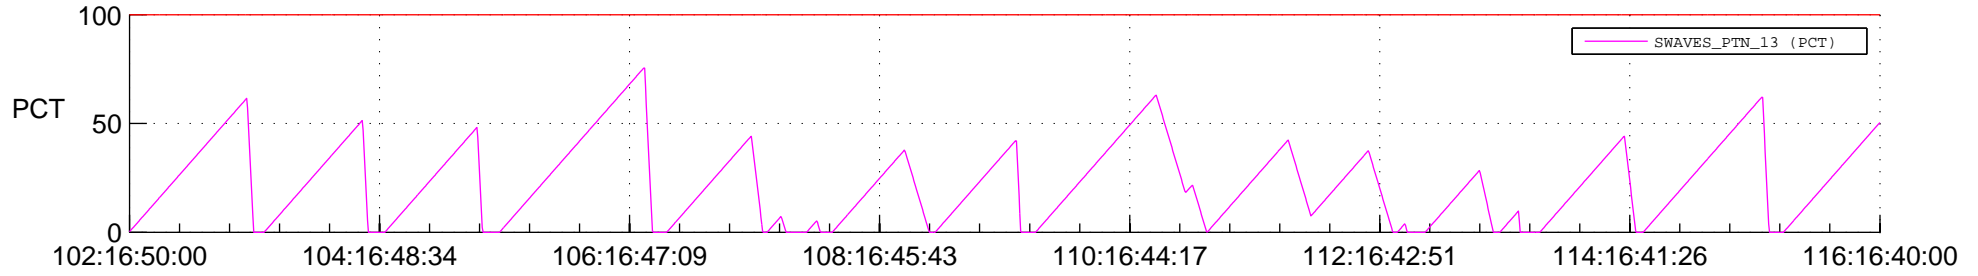

# STEREO BEHIND SSR PCT Full Prediction

## SWAVES\_Percent\_Full\_Prediction

## Spacecraft\_DownLink\_Rate

Ground Time (2012:102:16:50:00.000 -2012:116:16:40:00.000)