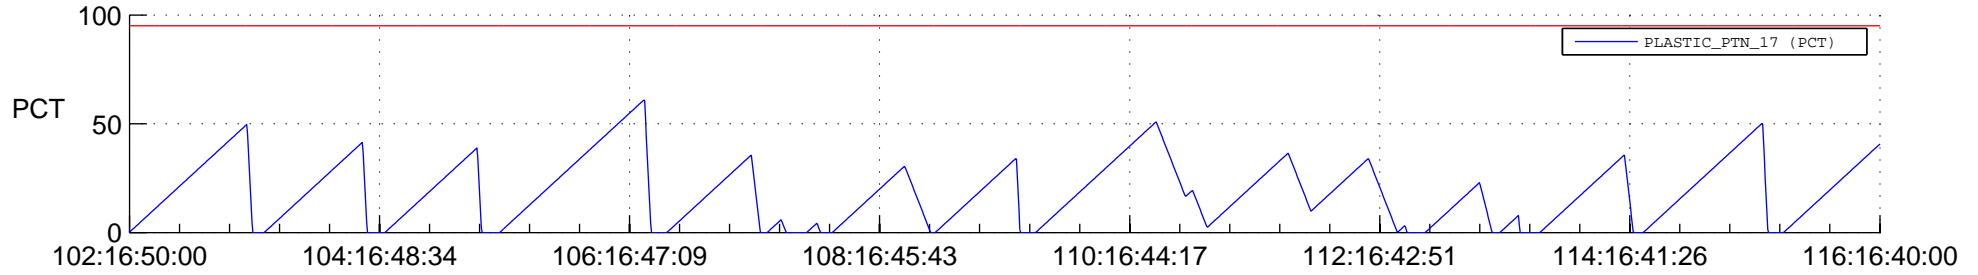

# STEREO BEHIND SSR PCT Full Prediction

## SWAVES\_Percent\_Full\_Prediction

## Spacecraft\_DownLink\_Rate

Ground Time (2012:102:16:50:00.000 -2012:116:16:40:00.000)