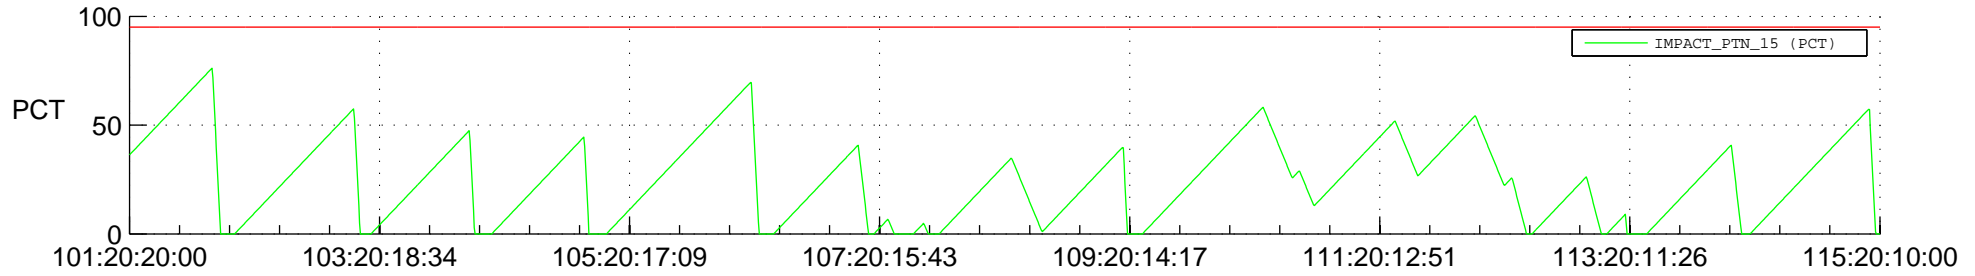

STEREO BEHIND SSR PCT Full Prediction

SWAVES_Percent_Full_Prediction

IMPACT_Percent_Full_Prediction

PLASTIC_Percent_Full_Prediction

Spacecraft_DownLink_Rate