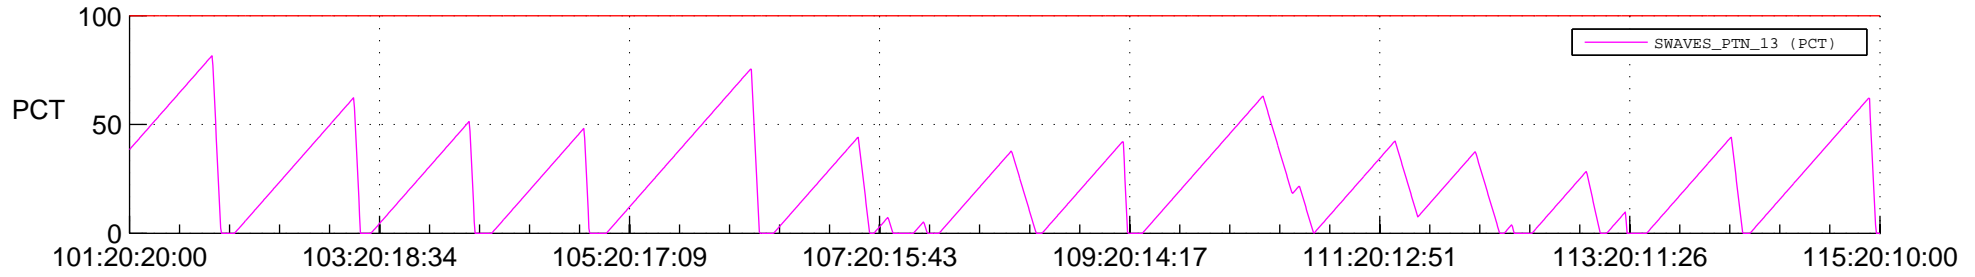

STEREO BEHIND SSR PCT Full Prediction

SWAVES_Percent_Full_Prediction

IMPACT_Percent_Full_Prediction

PLASTIC_Percent_Full_Prediction

Spacecraft_DownLink_Rate