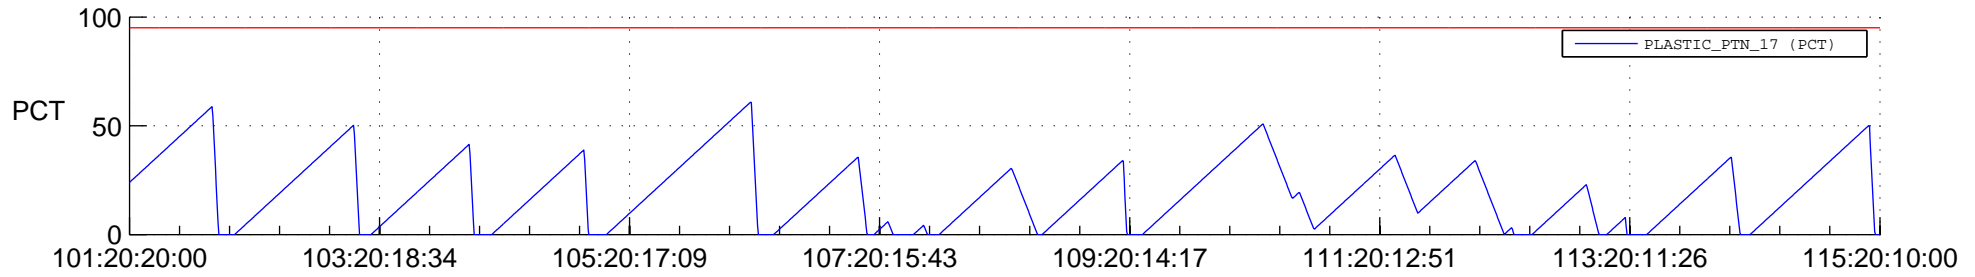

STEREO BEHIND SSR PCT Full Prediction

SWAVES_Percent_Full_Prediction

IMPACT_Percent_Full_Prediction

PLASTIC_Percent_Full_Prediction

Spacecraft_DownLink_Rate