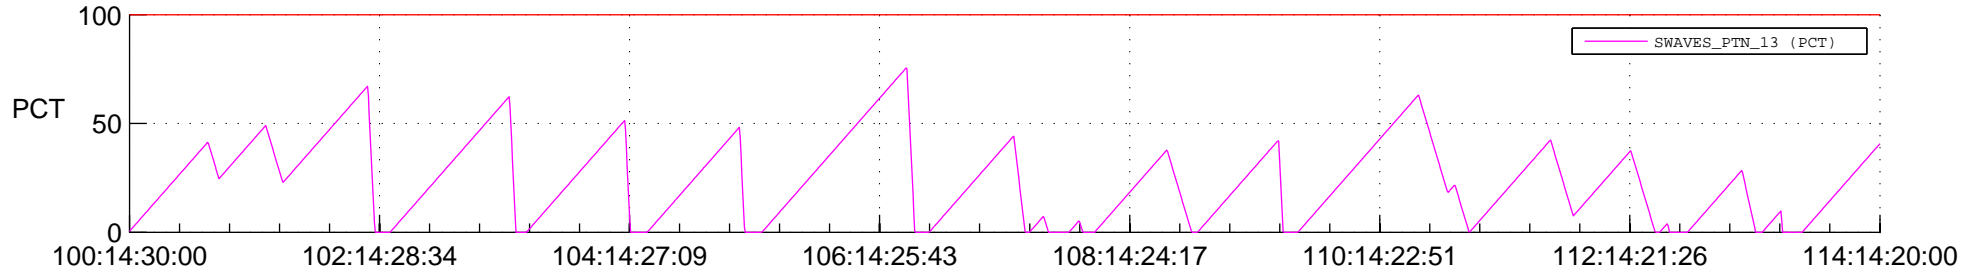

STEREO BEHIND SSR PCT Full Prediction

SWAVES_Percent_Full_Prediction

IMPACT_Percent_Full_Prediction

PLASTIC_Percent_Full_Prediction

Spacecraft_DownLink_Rate