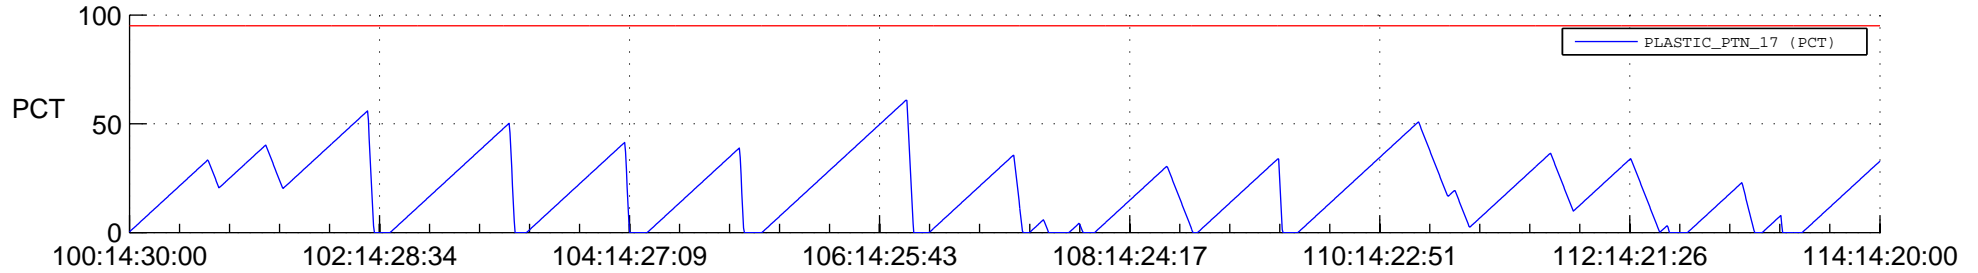

STEREO BEHIND SSR PCT Full Prediction

SWAVES_Percent_Full_Prediction

IMPACT_Percent_Full_Prediction

PLASTIC_Percent_Full_Prediction

Spacecraft_DownLink_Rate