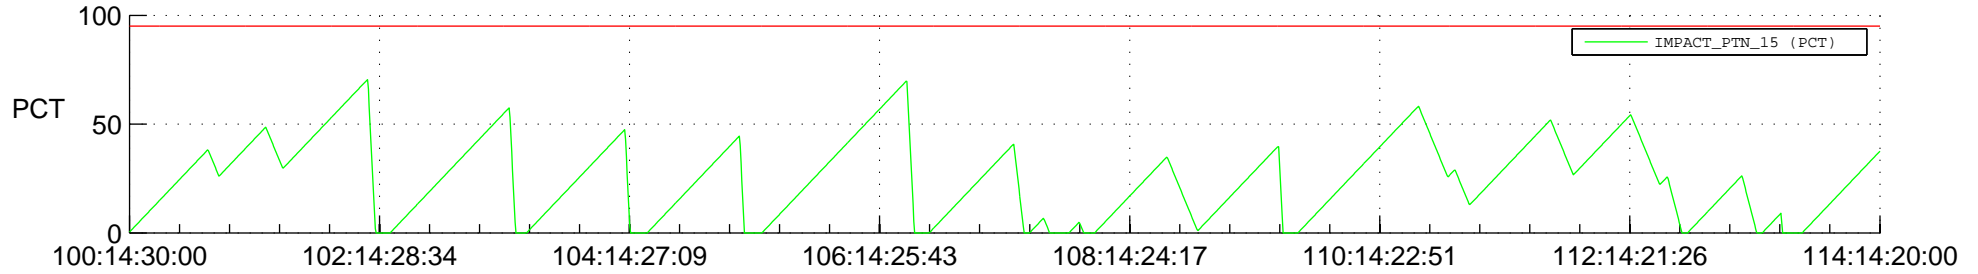

STEREO BEHIND SSR PCT Full Prediction

SWAVES_Percent_Full_Prediction

IMPACT_Percent_Full_Prediction

PLASTIC_Percent_Full_Prediction

Spacecraft_DownLink_Rate