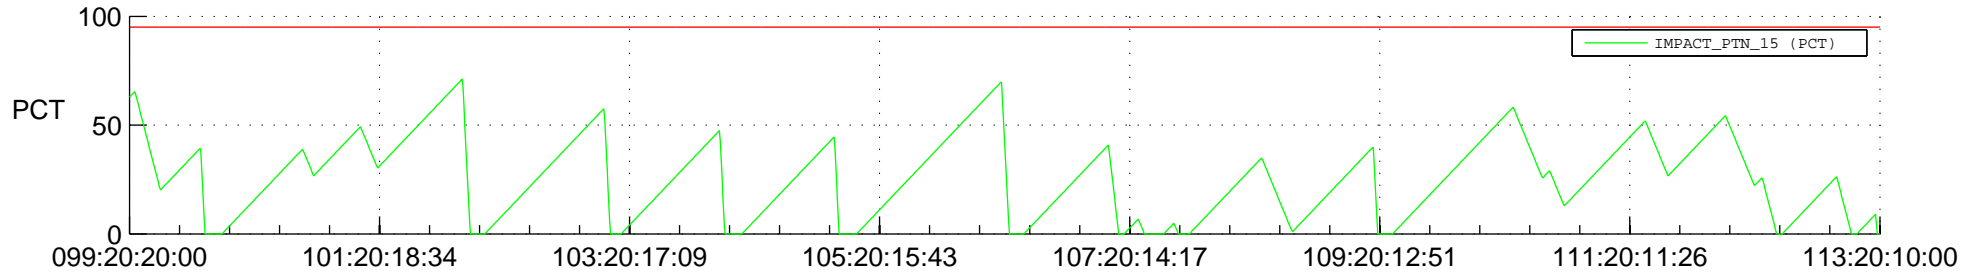

STEREO BEHIND SSR PCT Full Prediction

SWAVES_Percent_Full_Prediction

IMPACT_Percent_Full_Prediction

PLASTIC_Percent_Full_Prediction

Spacecraft_DownLink_Rate