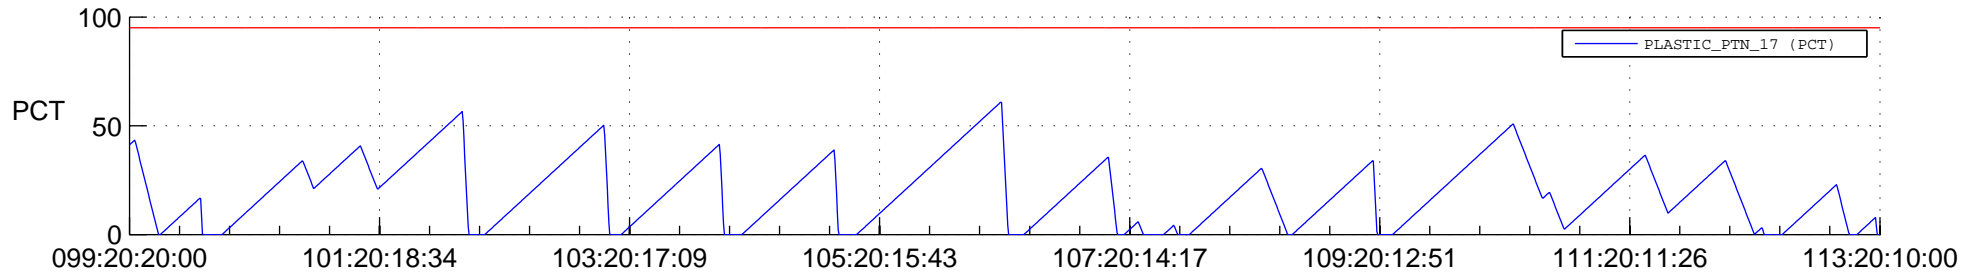

STEREO BEHIND SSR PCT Full Prediction

SWAVES_Percent_Full_Prediction

IMPACT_Percent_Full_Prediction

PLASTIC_Percent_Full_Prediction

Spacecraft_DownLink_Rate