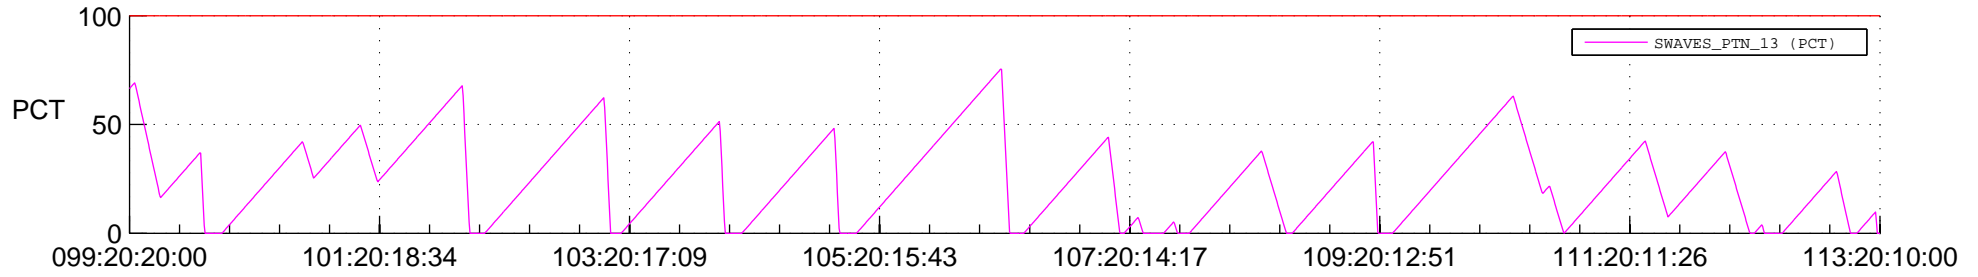

STEREO BEHIND SSR PCT Full Prediction

SWAVES_Percent_Full_Prediction

IMPACT_Percent_Full_Prediction

PLASTIC_Percent_Full_Prediction

Spacecraft_DownLink_Rate