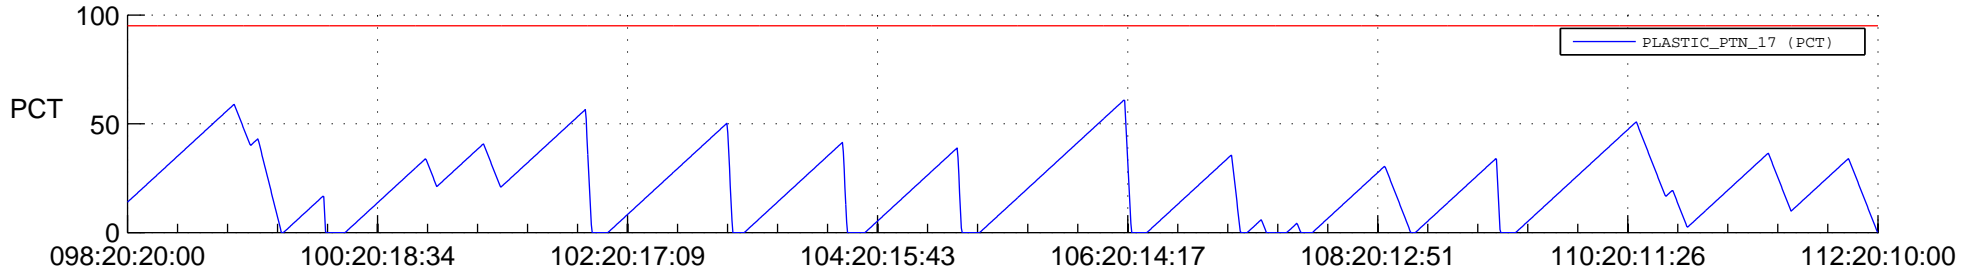

STEREO BEHIND SSR PCT Full Prediction

SWAVES_Percent_Full_Prediction

IMPACT_Percent_Full_Prediction

PLASTIC_Percent_Full_Prediction

Spacecraft_DownLink_Rate