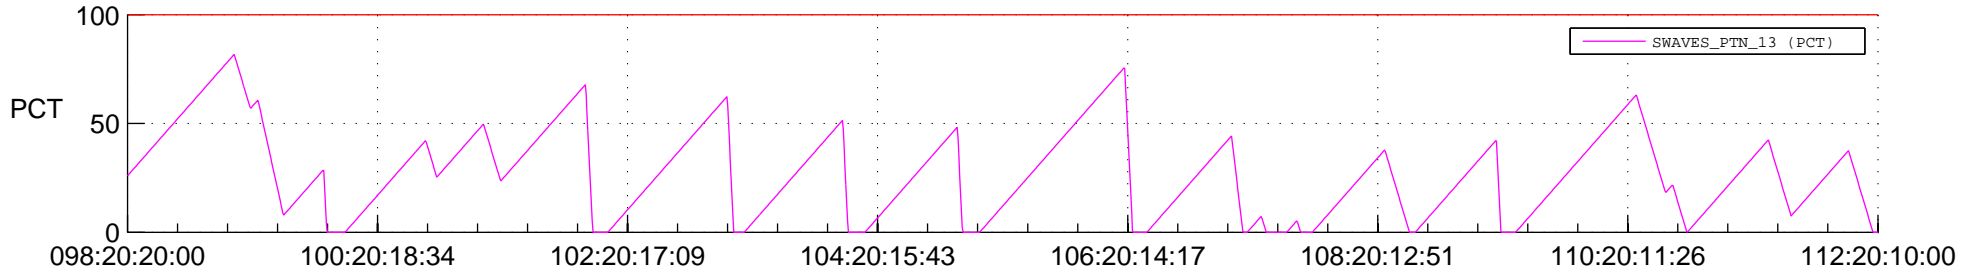

STEREO BEHIND SSR PCT Full Prediction

SWAVES_Percent_Full_Prediction

IMPACT_Percent_Full_Prediction

PLASTIC_Percent_Full_Prediction

Spacecraft_DownLink_Rate