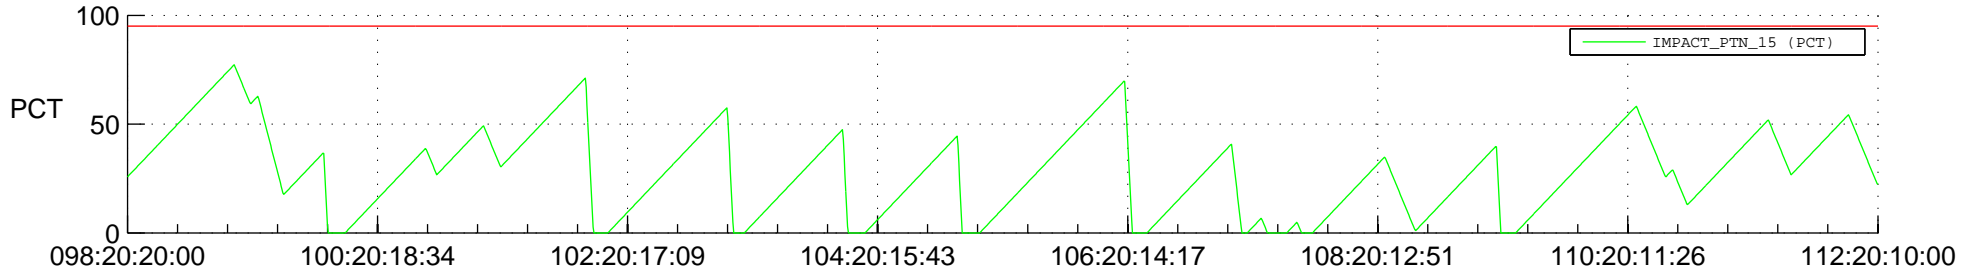

STEREO BEHIND SSR PCT Full Prediction

SWAVES_Percent_Full_Prediction

IMPACT_Percent_Full_Prediction

PLASTIC_Percent_Full_Prediction

Spacecraft_DownLink_Rate