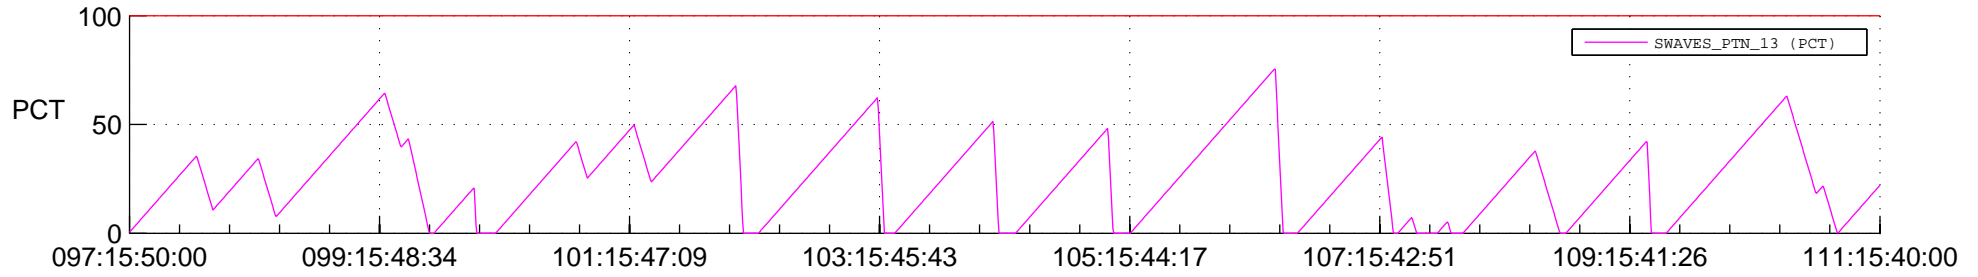

STEREO BEHIND SSR PCT Full Prediction

SWAVES_Percent_Full_Prediction

IMPACT_Percent_Full_Prediction

PLASTIC_Percent_Full_Prediction

Spacecraft_DownLink_Rate