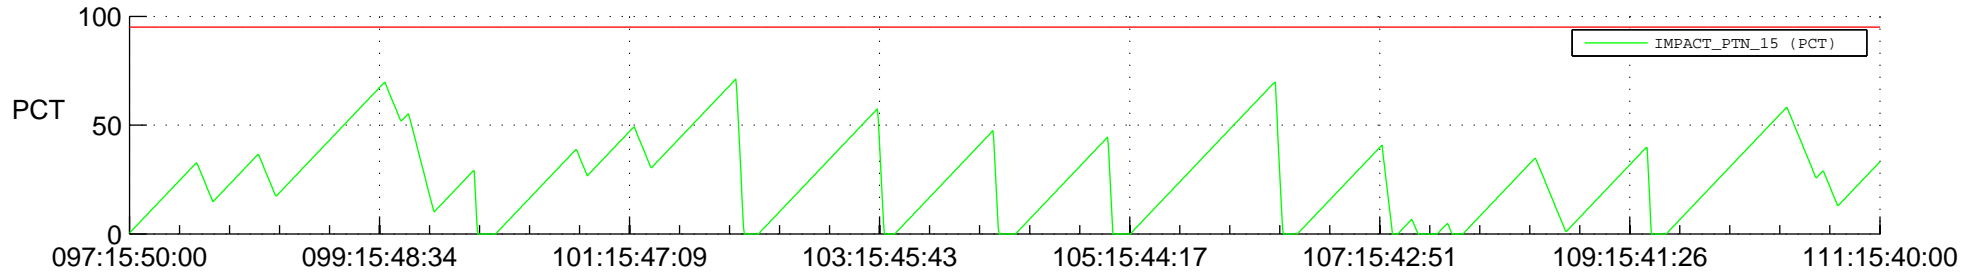

STEREO BEHIND SSR PCT Full Prediction

SWAVES_Percent_Full_Prediction

IMPACT_Percent_Full_Prediction

PLASTIC_Percent_Full_Prediction

Spacecraft_DownLink_Rate