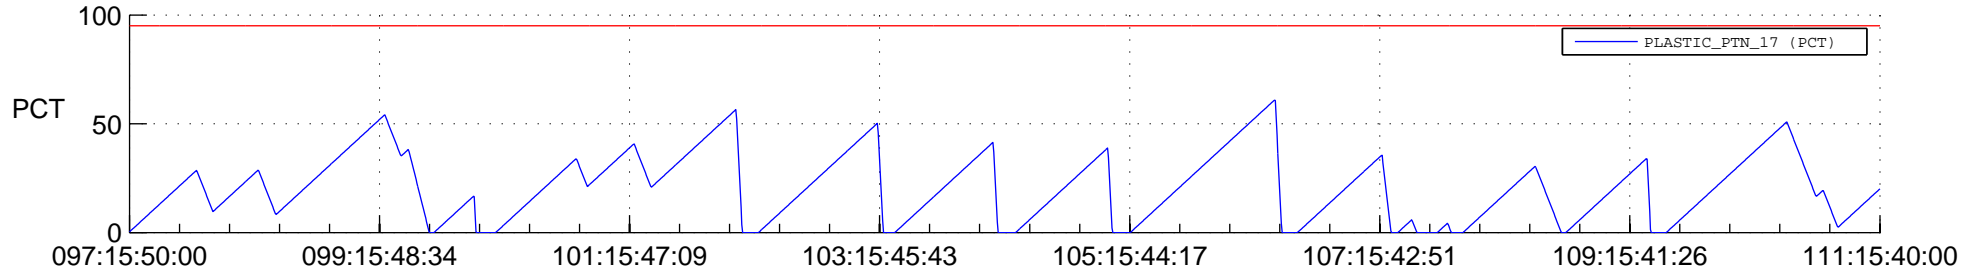

STEREO BEHIND SSR PCT Full Prediction

SWAVES_Percent_Full_Prediction

IMPACT_Percent_Full_Prediction

PLASTIC_Percent_Full_Prediction

Spacecraft_DownLink_Rate