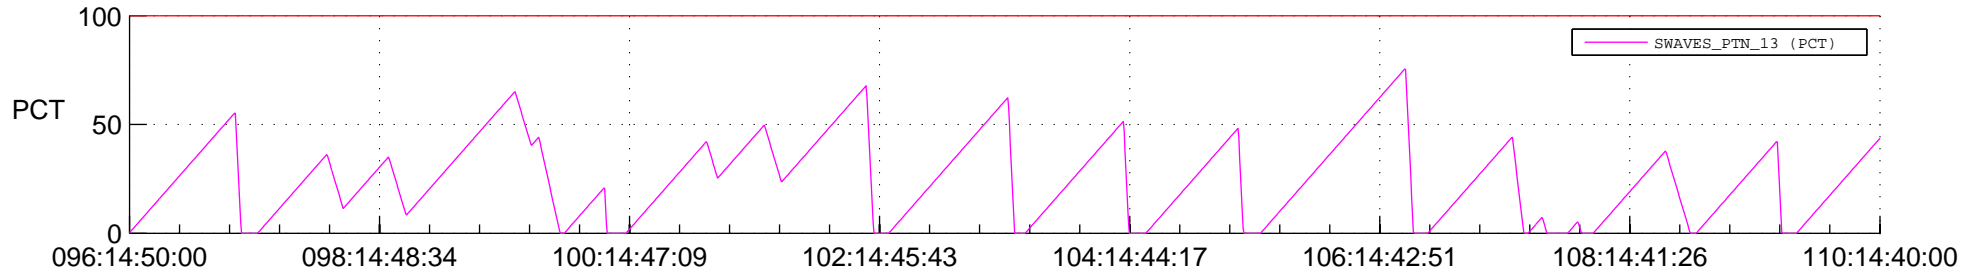

STEREO BEHIND SSR PCT Full Prediction

SWAVES_Percent_Full_Prediction

IMPACT_Percent_Full_Prediction

PLASTIC_Percent_Full_Prediction

Spacecraft_DownLink_Rate