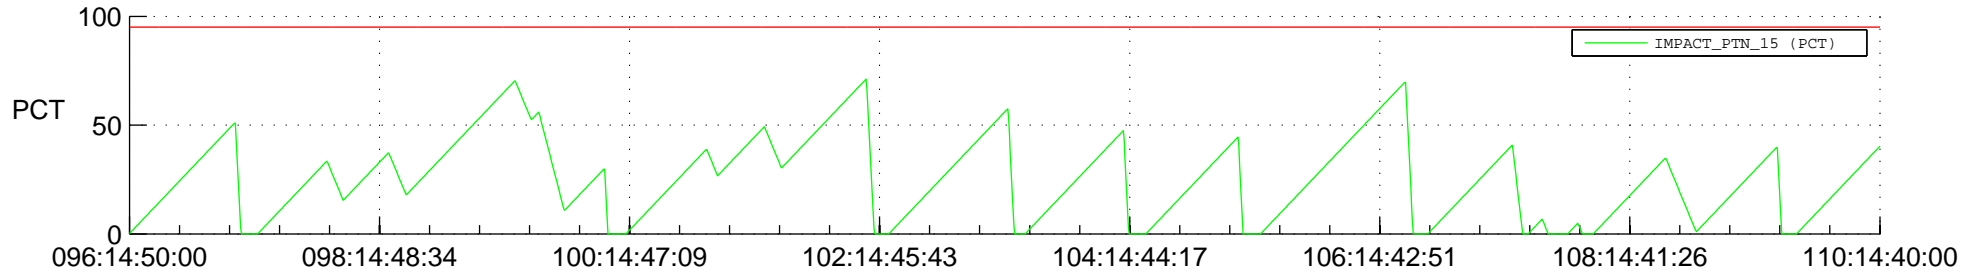

STEREO BEHIND SSR PCT Full Prediction

SWAVES_Percent_Full_Prediction

IMPACT_Percent_Full_Prediction

PLASTIC_Percent_Full_Prediction

Spacecraft_DownLink_Rate