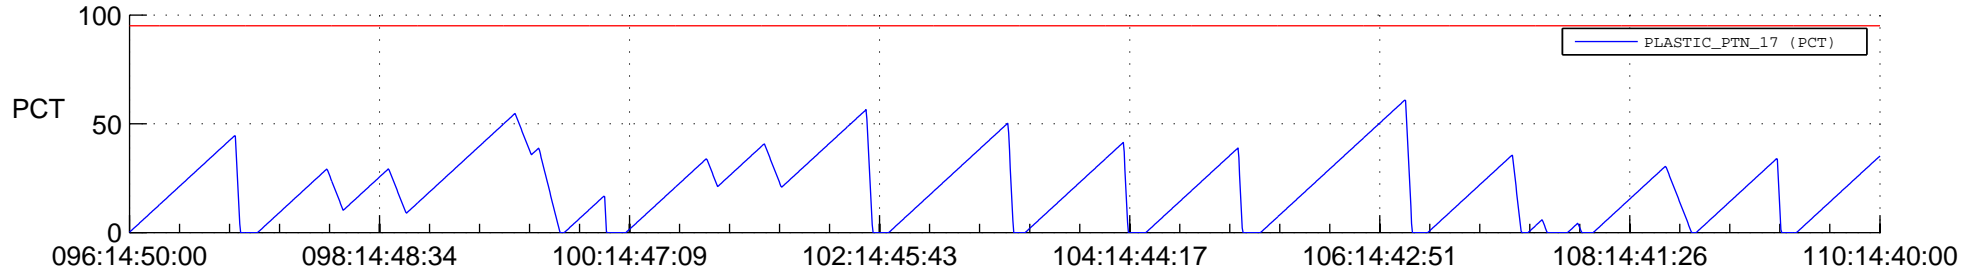

STEREO BEHIND SSR PCT Full Prediction

SWAVES_Percent_Full_Prediction

IMPACT_Percent_Full_Prediction

PLASTIC_Percent_Full_Prediction

Spacecraft_DownLink_Rate