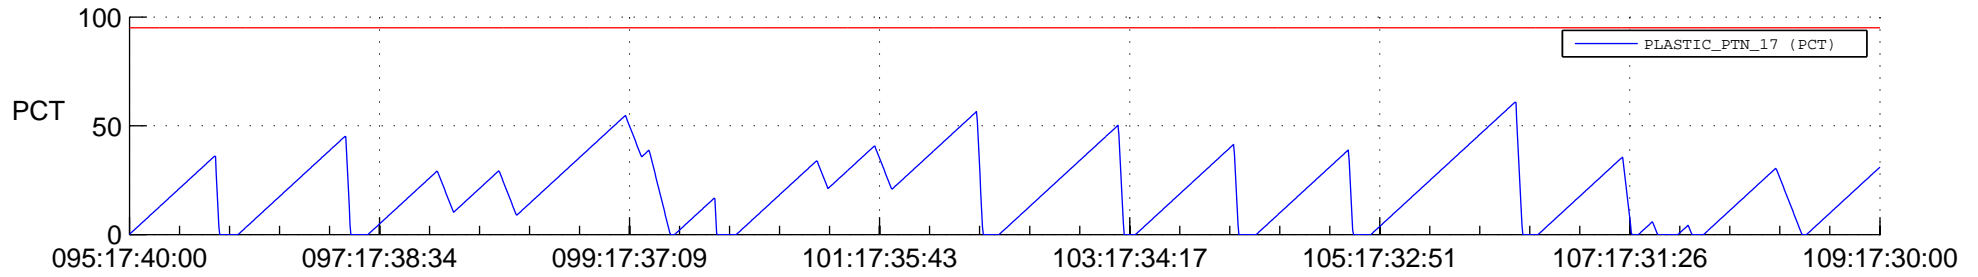

STEREO BEHIND SSR PCT Full Prediction

SWAVES_Percent_Full_Prediction

IMPACT_Percent_Full_Prediction

PLASTIC_Percent_Full_Prediction

Spacecraft_DownLink_Rate