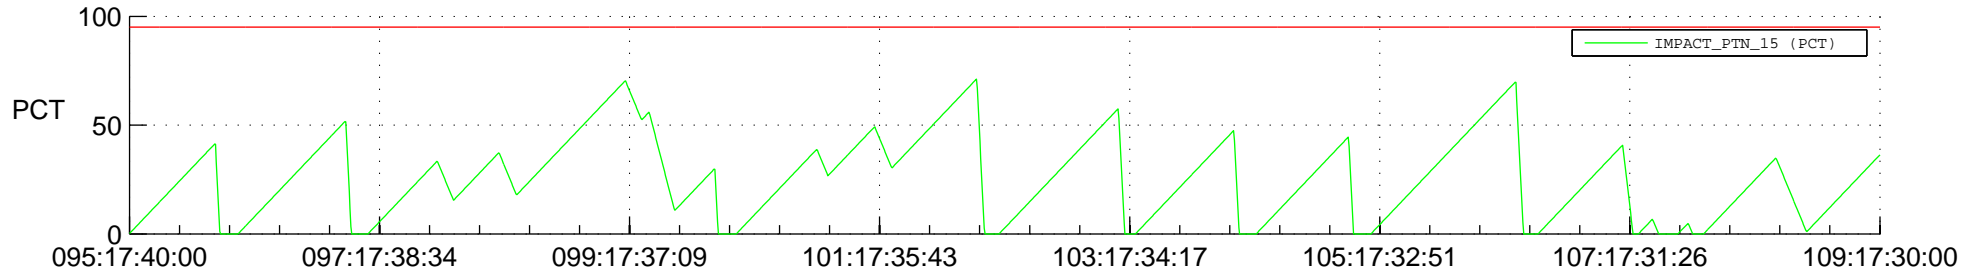

STEREO BEHIND SSR PCT Full Prediction

SWAVES_Percent_Full_Prediction

IMPACT_Percent_Full_Prediction

PLASTIC_Percent_Full_Prediction

Spacecraft_DownLink_Rate