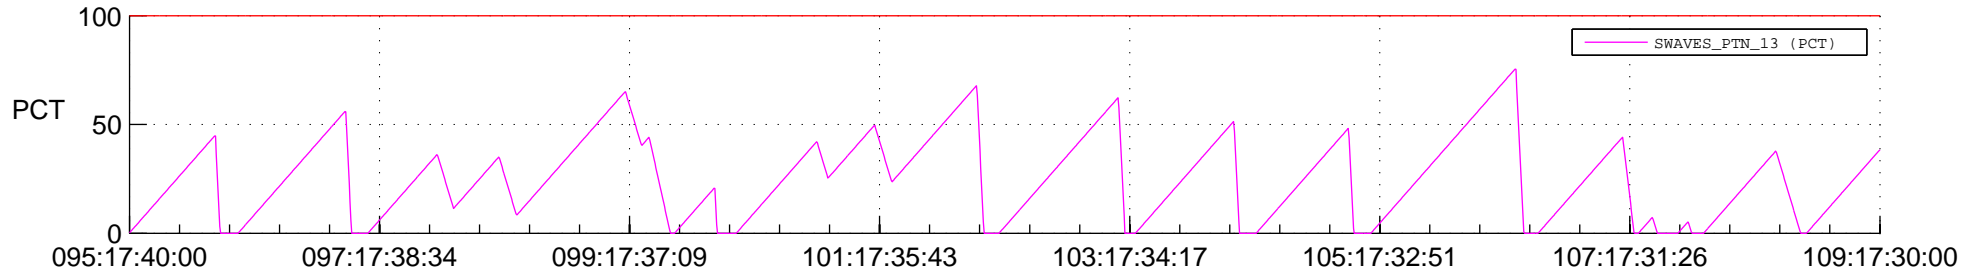

STEREO BEHIND SSR PCT Full Prediction

SWAVES_Percent_Full_Prediction

IMPACT_Percent_Full_Prediction

PLASTIC_Percent_Full_Prediction

Spacecraft_DownLink_Rate