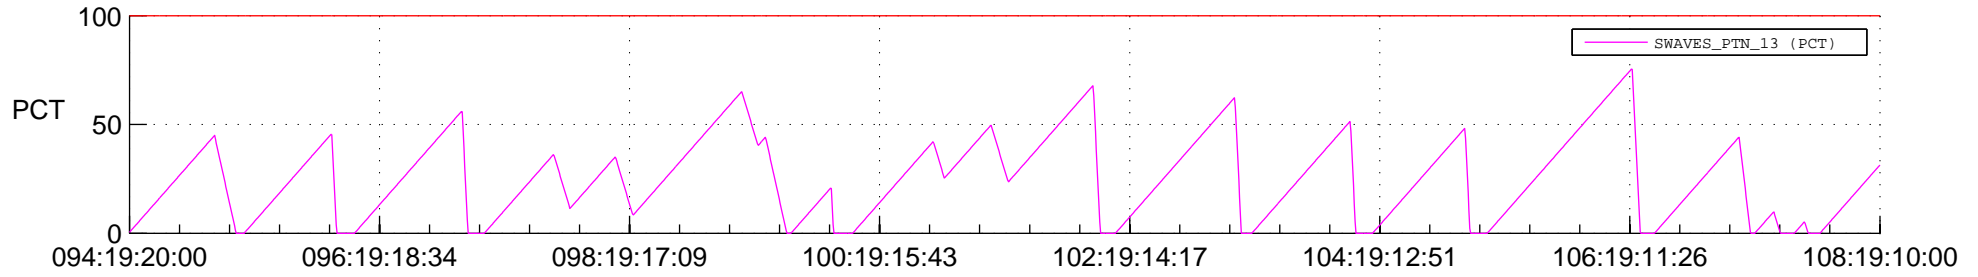

STEREO BEHIND SSR PCT Full Prediction

SWAVES_Percent_Full_Prediction

IMPACT_Percent_Full_Prediction

PLASTIC_Percent_Full_Prediction

Spacecraft_DownLink_Rate