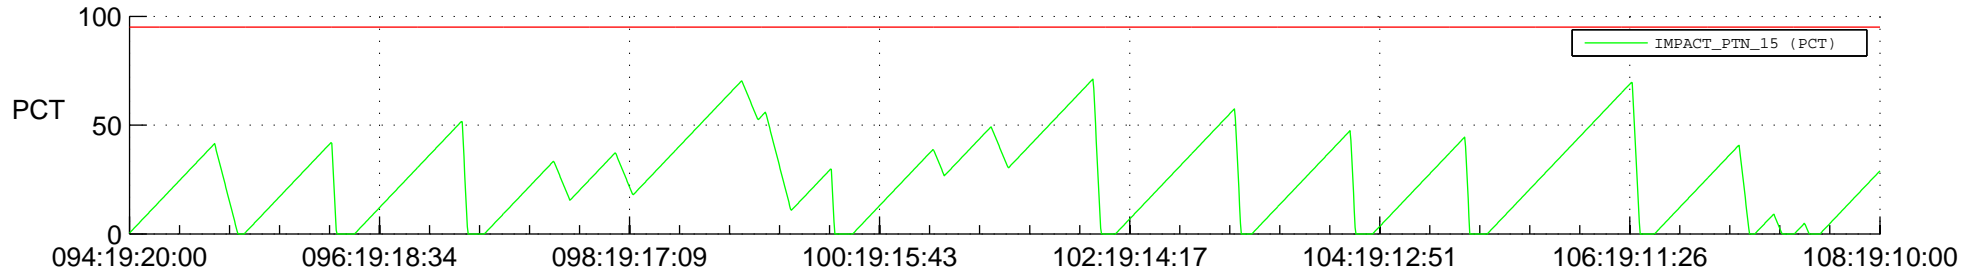

STEREO BEHIND SSR PCT Full Prediction

SWAVES_Percent_Full_Prediction

IMPACT_Percent_Full_Prediction

PLASTIC_Percent_Full_Prediction

Spacecraft_DownLink_Rate