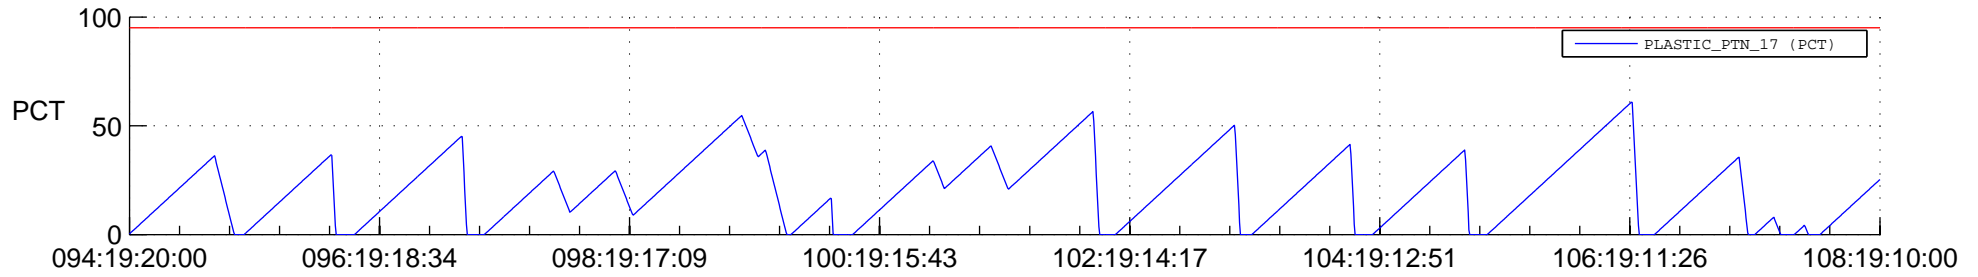

STEREO BEHIND SSR PCT Full Prediction

SWAVES_Percent_Full_Prediction

IMPACT_Percent_Full_Prediction

PLASTIC_Percent_Full_Prediction

Spacecraft_DownLink_Rate