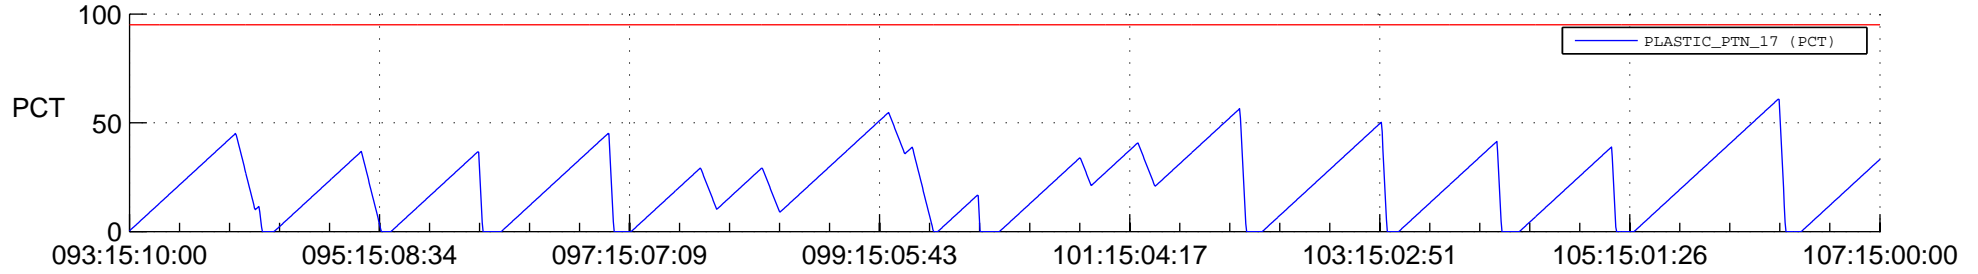

STEREO BEHIND SSR PCT Full Prediction

SWAVES_Percent_Full_Prediction

IMPACT_Percent_Full_Prediction

PLASTIC_Percent_Full_Prediction

Spacecraft_DownLink_Rate