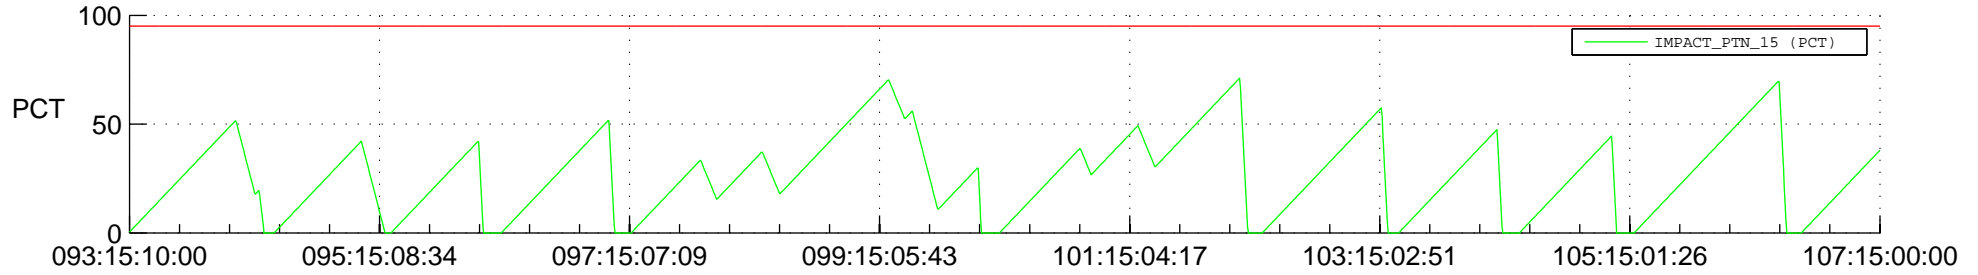

STEREO BEHIND SSR PCT Full Prediction

SWAVES_Percent_Full_Prediction

IMPACT_Percent_Full_Prediction

PLASTIC_Percent_Full_Prediction

Spacecraft_DownLink_Rate