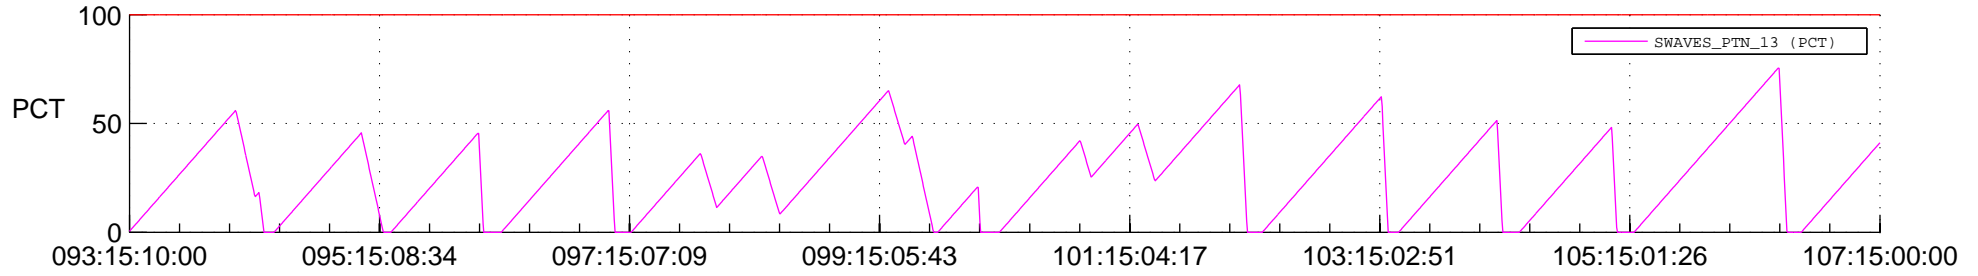

STEREO BEHIND SSR PCT Full Prediction

SWAVES_Percent_Full_Prediction

IMPACT_Percent_Full_Prediction

PLASTIC_Percent_Full_Prediction

Spacecraft_DownLink_Rate