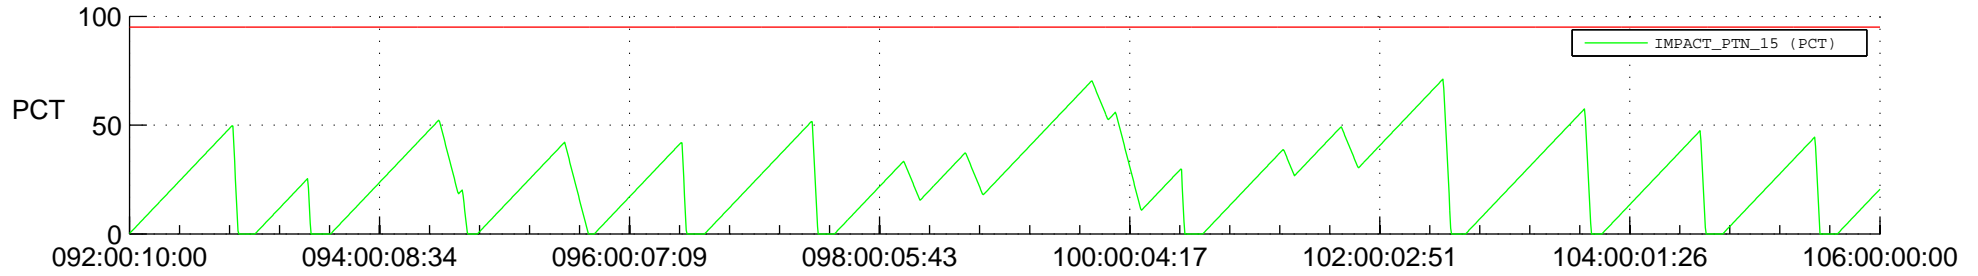

STEREO BEHIND SSR PCT Full Prediction

SWAVES_Percent_Full_Prediction

IMPACT_Percent_Full_Prediction

PLASTIC_Percent_Full_Prediction

Spacecraft_DownLink_Rate