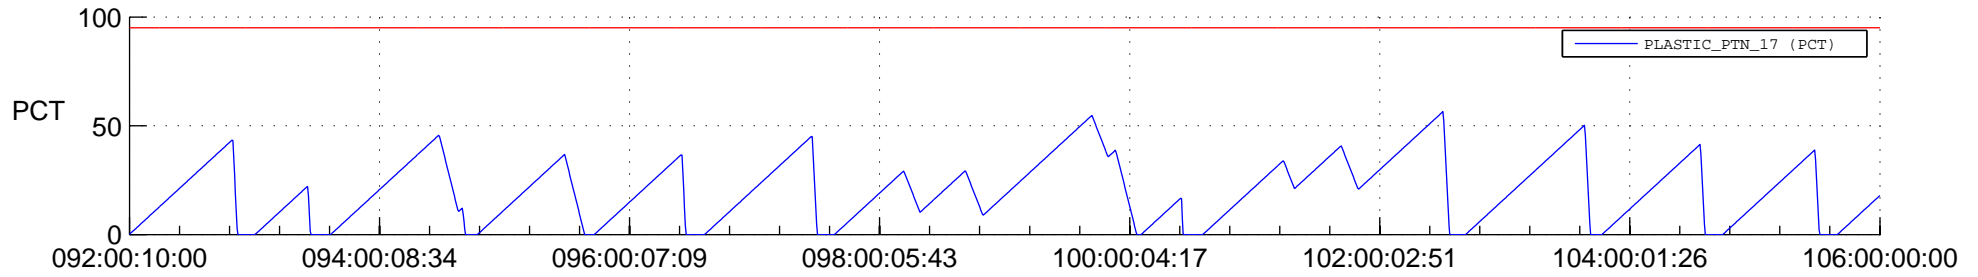

STEREO BEHIND SSR PCT Full Prediction

SWAVES_Percent_Full_Prediction

IMPACT_Percent_Full_Prediction

PLASTIC_Percent_Full_Prediction

Spacecraft_DownLink_Rate