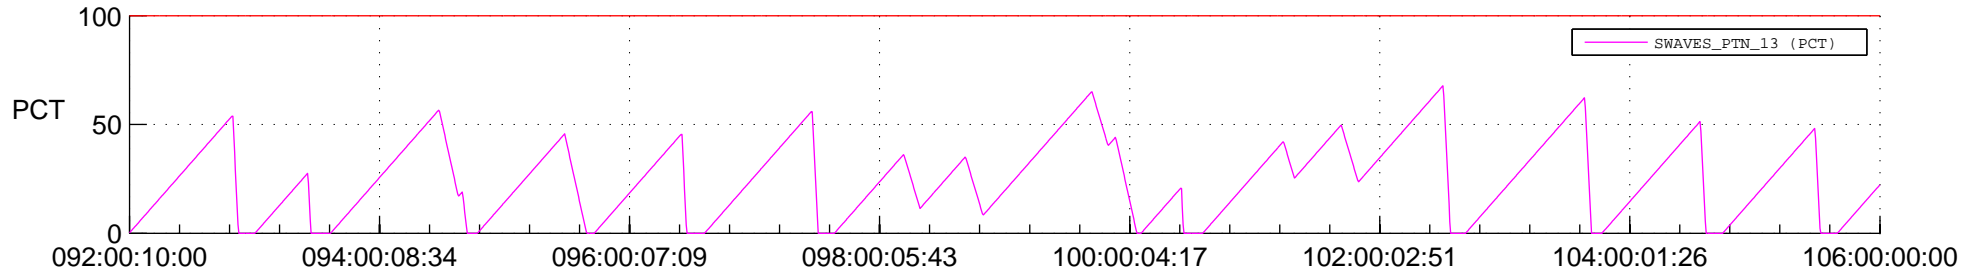

STEREO BEHIND SSR PCT Full Prediction

SWAVES_Percent_Full_Prediction

IMPACT_Percent_Full_Prediction

PLASTIC_Percent_Full_Prediction

Spacecraft_DownLink_Rate