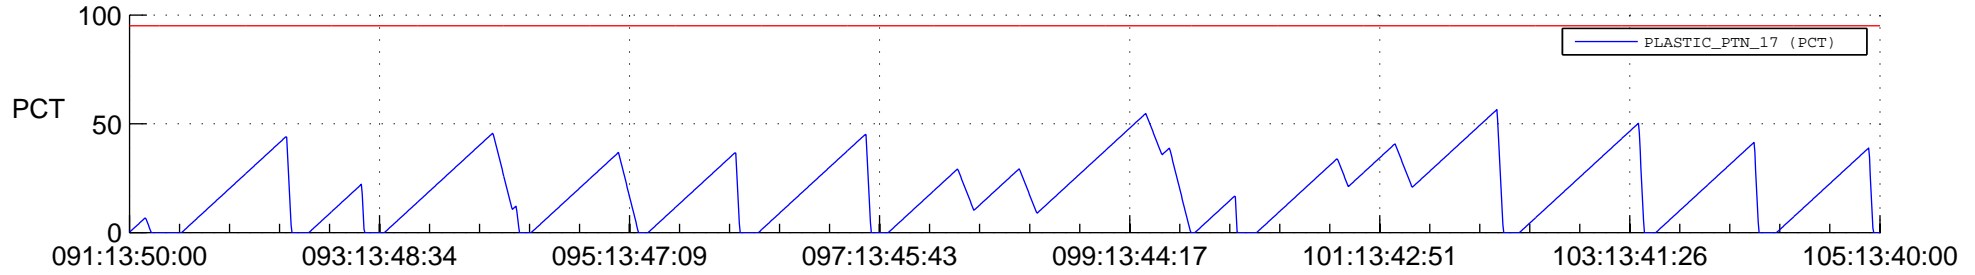

STEREO BEHIND SSR PCT Full Prediction

SWAVES_Percent_Full_Prediction

IMPACT_Percent_Full_Prediction

PLASTIC_Percent_Full_Prediction

Spacecraft_DownLink_Rate