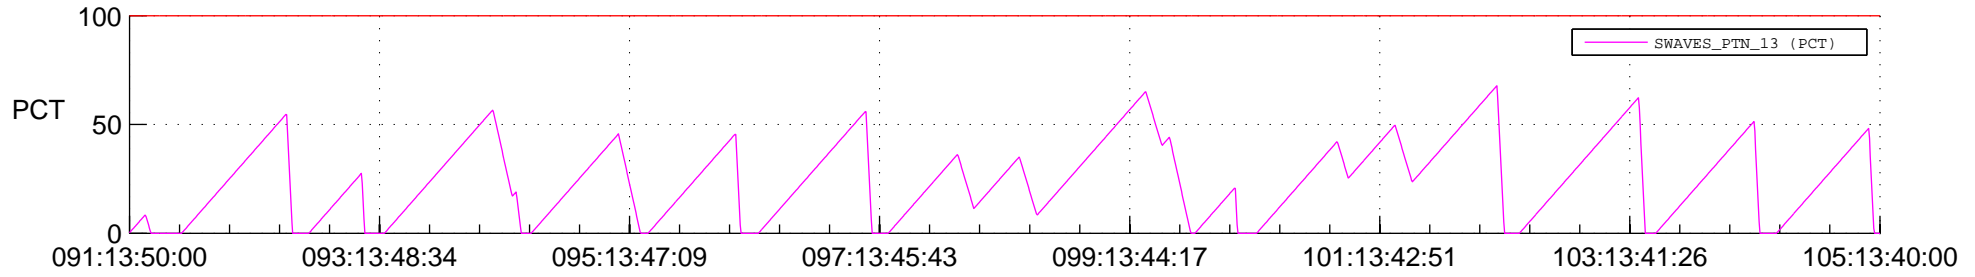

STEREO BEHIND SSR PCT Full Prediction

SWAVES_Percent_Full_Prediction

IMPACT_Percent_Full_Prediction

PLASTIC_Percent_Full_Prediction

Spacecraft_DownLink_Rate