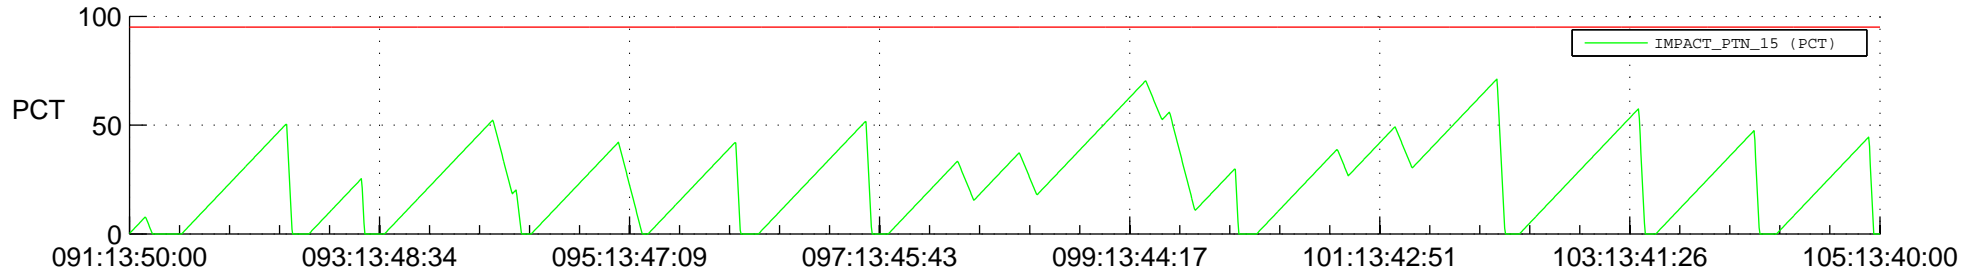

STEREO BEHIND SSR PCT Full Prediction

SWAVES_Percent_Full_Prediction

IMPACT_Percent_Full_Prediction

PLASTIC_Percent_Full_Prediction

Spacecraft_DownLink_Rate