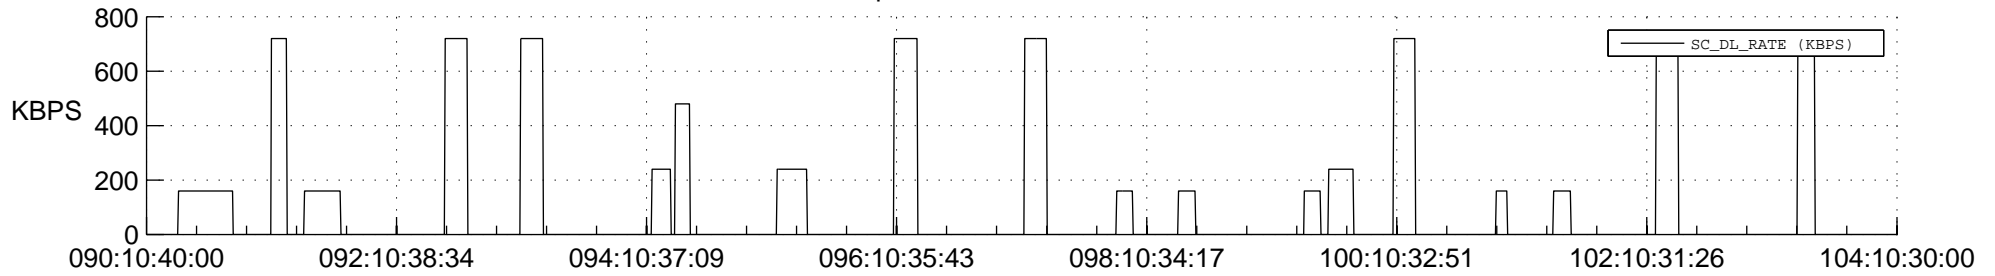

STEREO BEHIND SSR PCT Full Prediction

SWAVES_Percent_Full_Prediction

IMPACT_Percent_Full_Prediction

PLASTIC_Percent_Full_Prediction

Spacecraft_DownLink_Rate

Ground Time (2012:090:10:40:00.000 -2012:104:10:30:00.000)