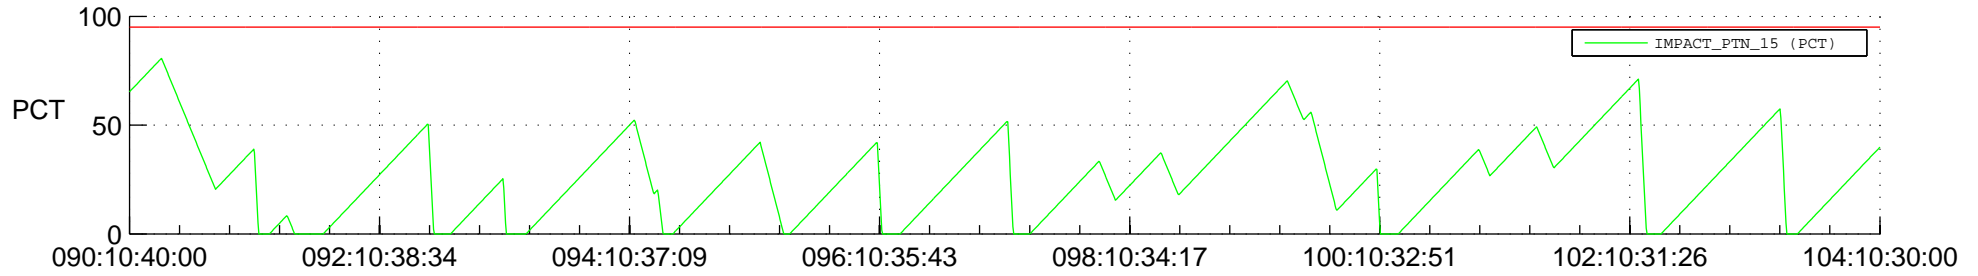

STEREO BEHIND SSR PCT Full Prediction

SWAVES_Percent_Full_Prediction

IMPACT_Percent_Full_Prediction

PLASTIC_Percent_Full_Prediction

Spacecraft_DownLink_Rate

Ground Time (2012:090:10:40:00.000 -2012:104:10:30:00.000)