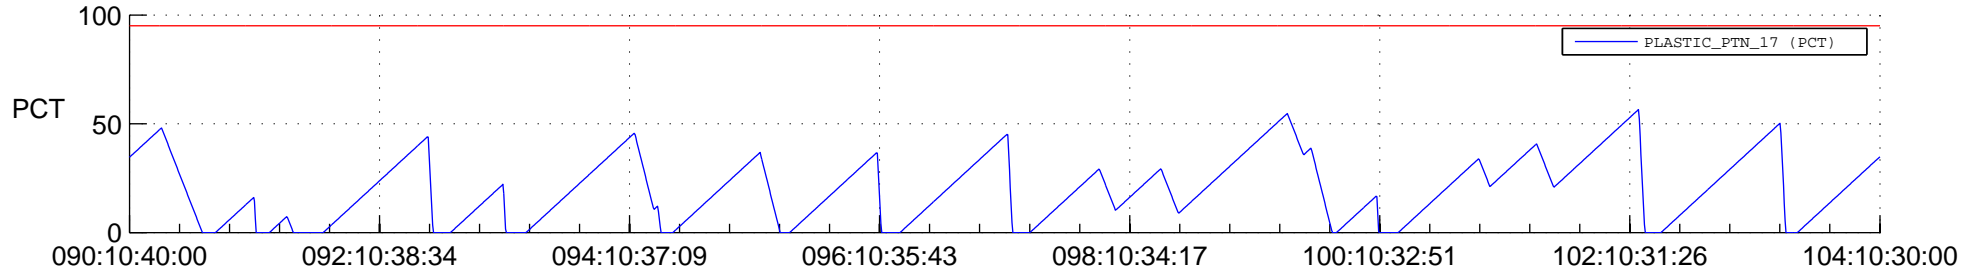

STEREO BEHIND SSR PCT Full Prediction

SWAVES_Percent_Full_Prediction

IMPACT_Percent_Full_Prediction

PLASTIC_Percent_Full_Prediction

Spacecraft_DownLink_Rate

Ground Time (2012:090:10:40:00.000 -2012:104:10:30:00.000)