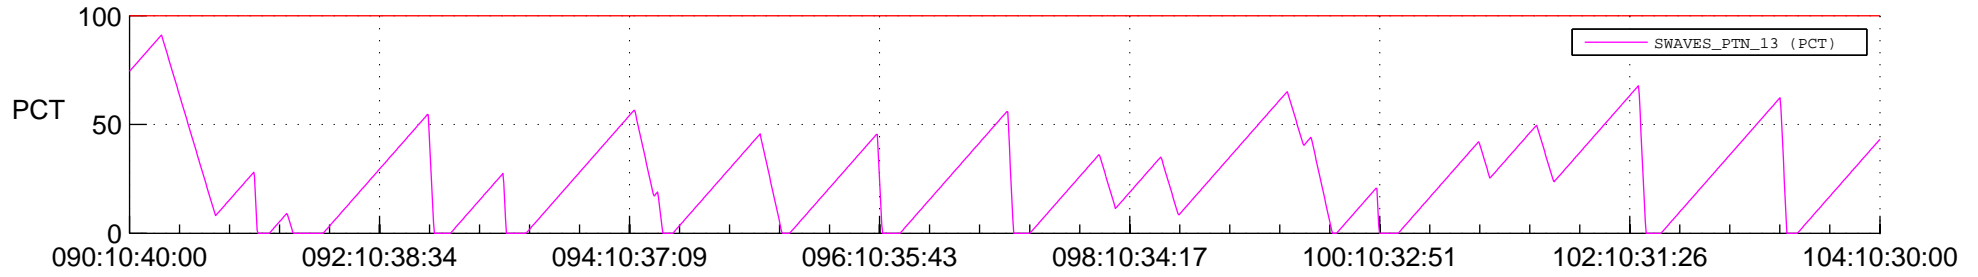

STEREO BEHIND SSR PCT Full Prediction

SWAVES_Percent_Full_Prediction

IMPACT_Percent_Full_Prediction

PLASTIC_Percent_Full_Prediction

Spacecraft_DownLink_Rate

Ground Time (2012:090:10:40:00.000 -2012:104:10:30:00.000)