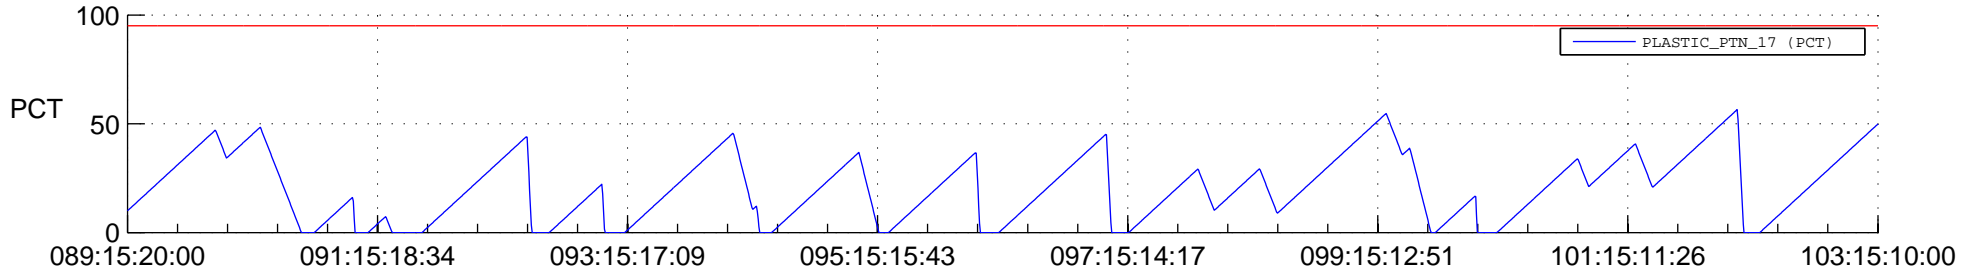

# STEREO BEHIND SSR PCT Full Prediction

## SWAVES\_Percent\_Full\_Prediction

## Spacecraft\_DownLink\_Rate

Ground Time (2012:089:15:20:00.000 -2012:103:15:10:00.000)