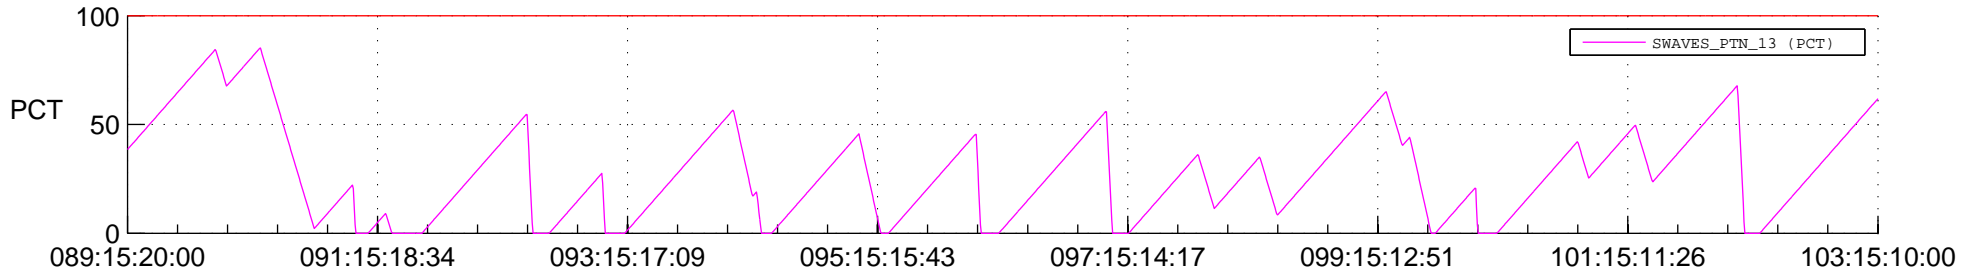

# STEREO BEHIND SSR PCT Full Prediction

## SWAVES\_Percent\_Full\_Prediction

## Spacecraft\_DownLink\_Rate

Ground Time (2012:089:15:20:00.000 -2012:103:15:10:00.000)