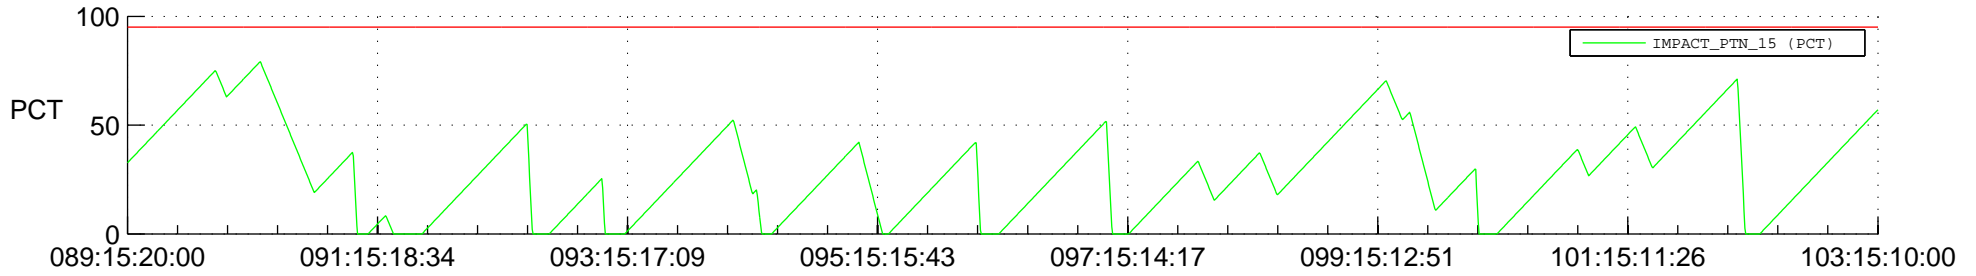

IMPACT_Percent_Full_Prediction