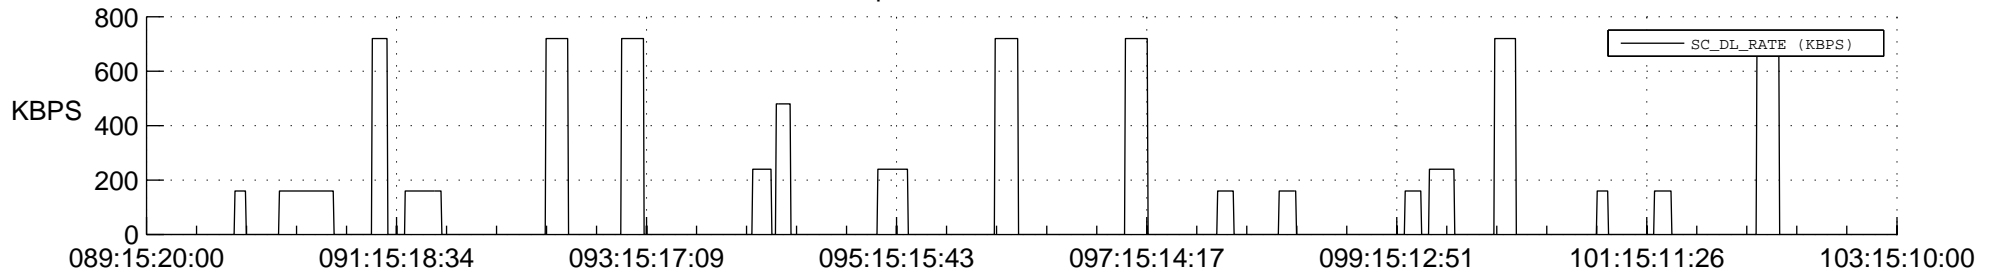

## Spacecraft\_DownLink\_Rate

Ground Time (2012:089:15:20:00.000 -2012:103:15:10:00.000)