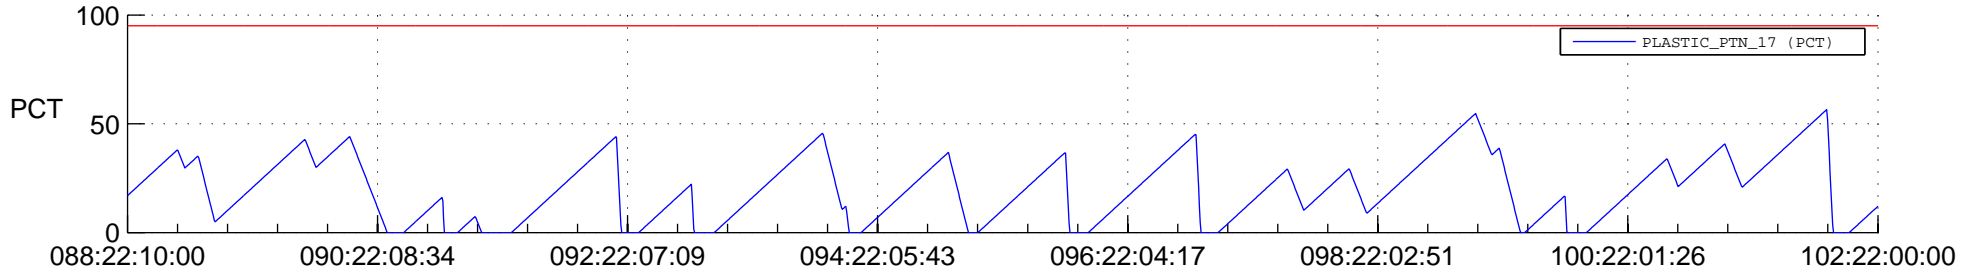

# STEREO BEHIND SSR PCT Full Prediction

## SWAVES\_Percent\_Full\_Prediction

## Spacecraft\_DownLink\_Rate

Ground Time (2012:088:22:10:00.000 -2012:102:22:00:00.000)