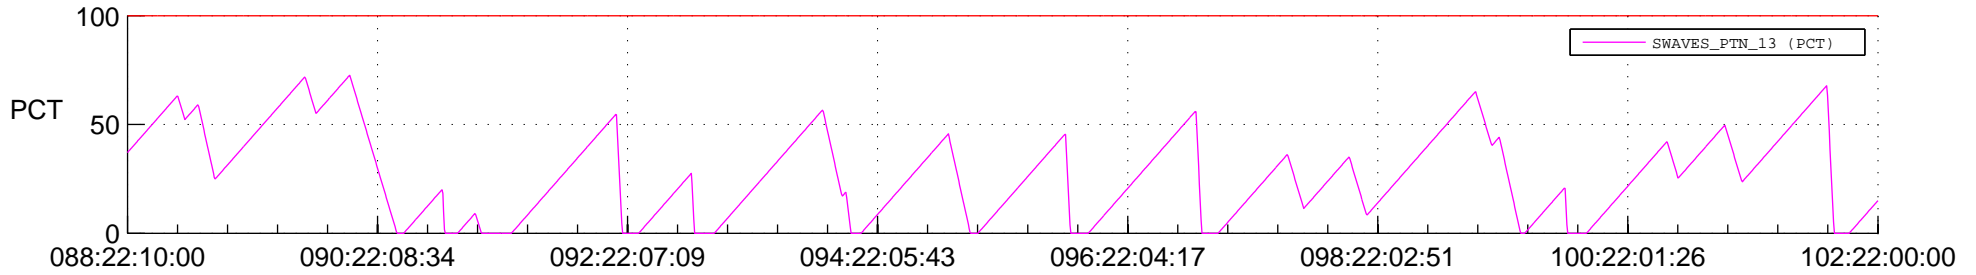

# STEREO BEHIND SSR PCT Full Prediction

## SWAVES\_Percent\_Full\_Prediction

## Spacecraft\_DownLink\_Rate

Ground Time (2012:088:22:10:00.000 -2012:102:22:00:00.000)