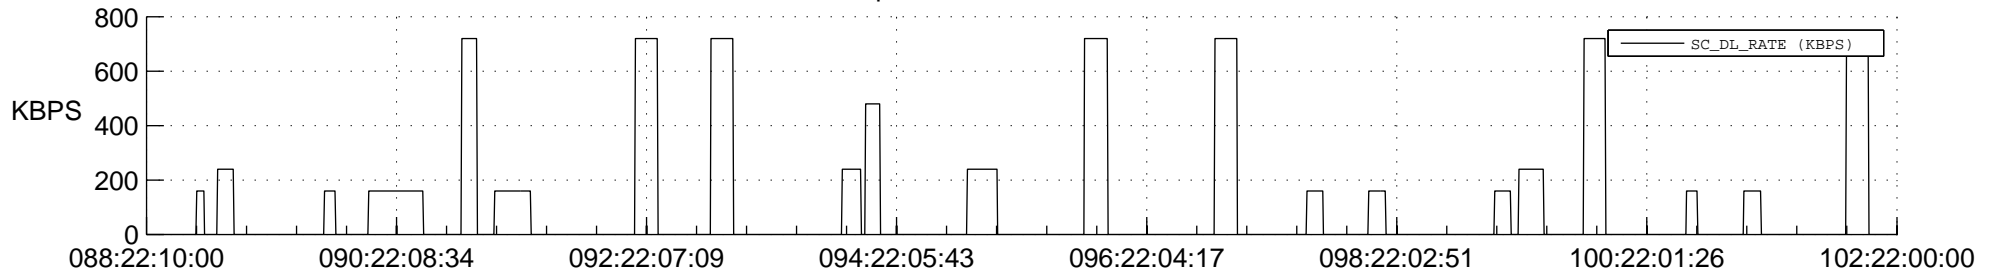

## Spacecraft\_DownLink\_Rate

Ground Time (2012:088:22:10:00.000 -2012:102:22:00:00.000)