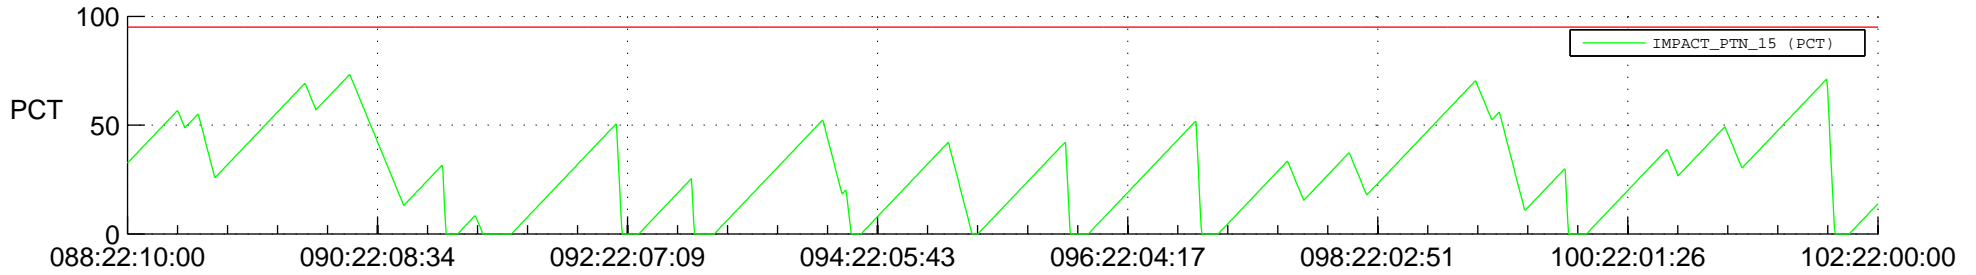

IMPACT_Percent_Full_Prediction