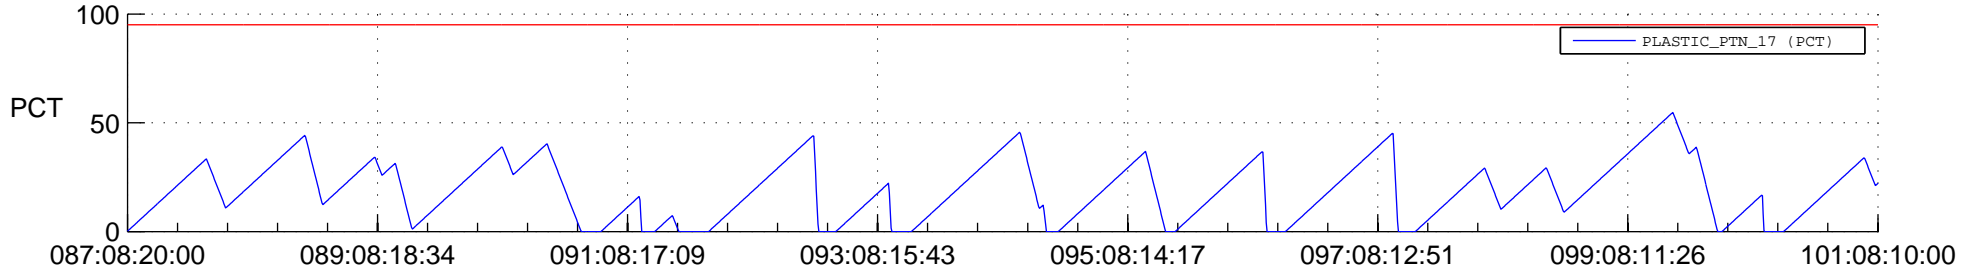

PLASTIC_Percent_Full_Prediction