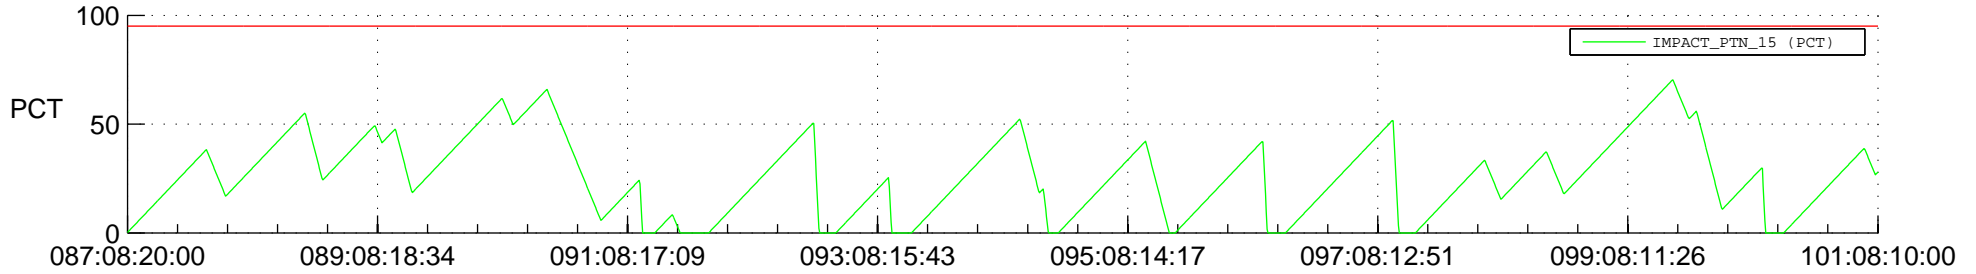

IMPACT_Percent_Full_Prediction