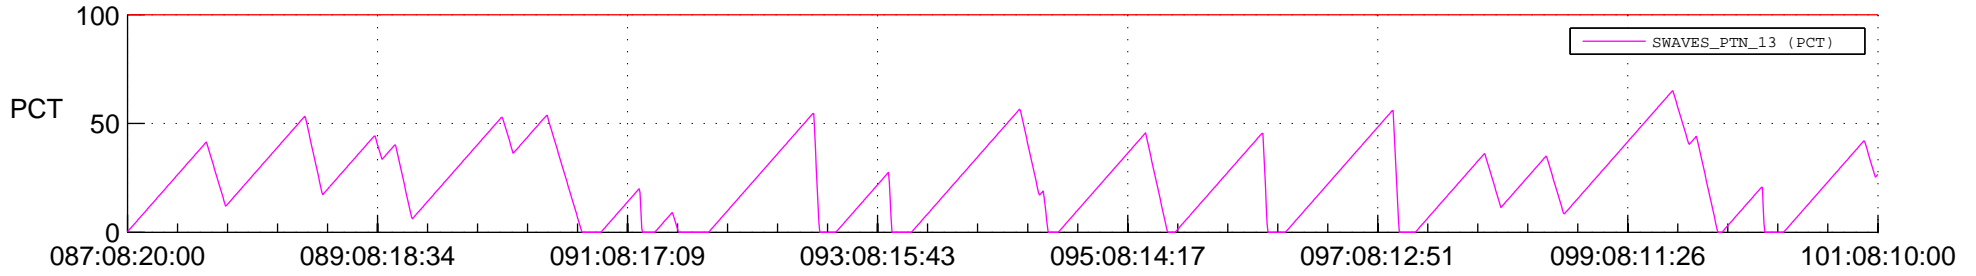

# STEREO BEHIND SSR PCT Full Prediction

## SWAVES\_Percent\_Full\_Prediction