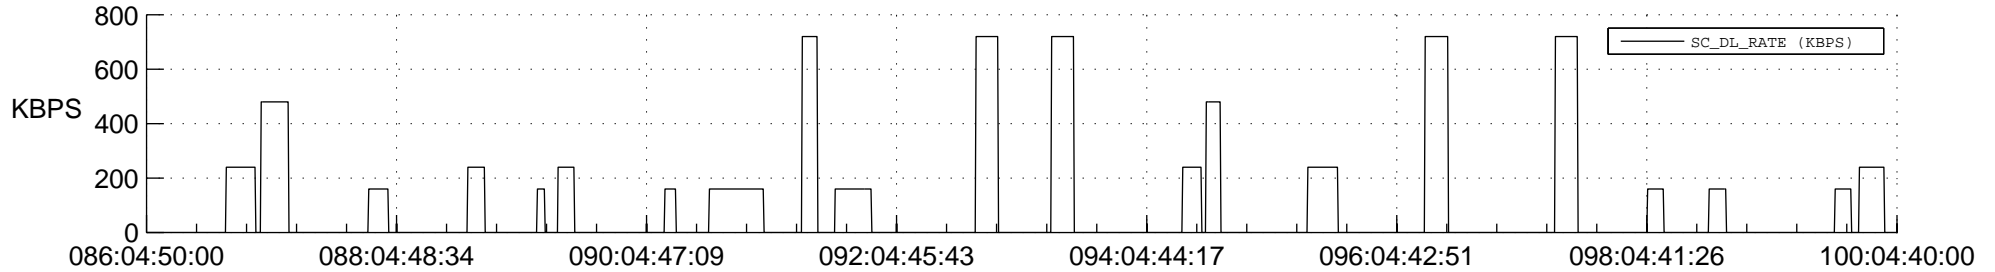

STEREO BEHIND SSR PCT Full Prediction

SWAVES_Percent_Full_Prediction

IMPACT_Percent_Full_Prediction

PLASTIC_Percent_Full_Prediction

Spacecraft_DownLink_Rate

Ground Time (2012:086:04:50:00.000 -2012:100:04:40:00.000)