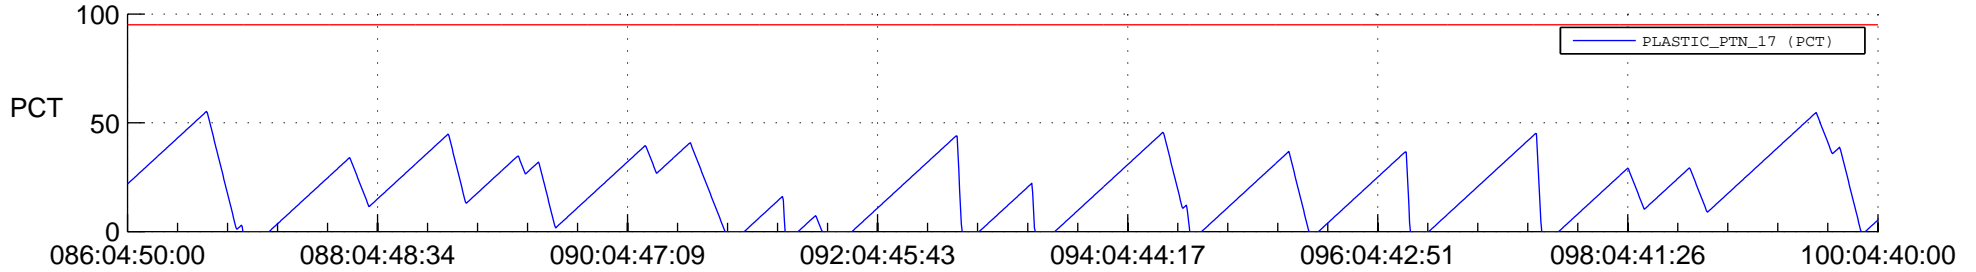

STEREO BEHIND SSR PCT Full Prediction

SWAVES_Percent_Full_Prediction

IMPACT_Percent_Full_Prediction

PLASTIC_Percent_Full_Prediction

Spacecraft_DownLink_Rate

Ground Time (2012:086:04:50:00.000 -2012:100:04:40:00.000)