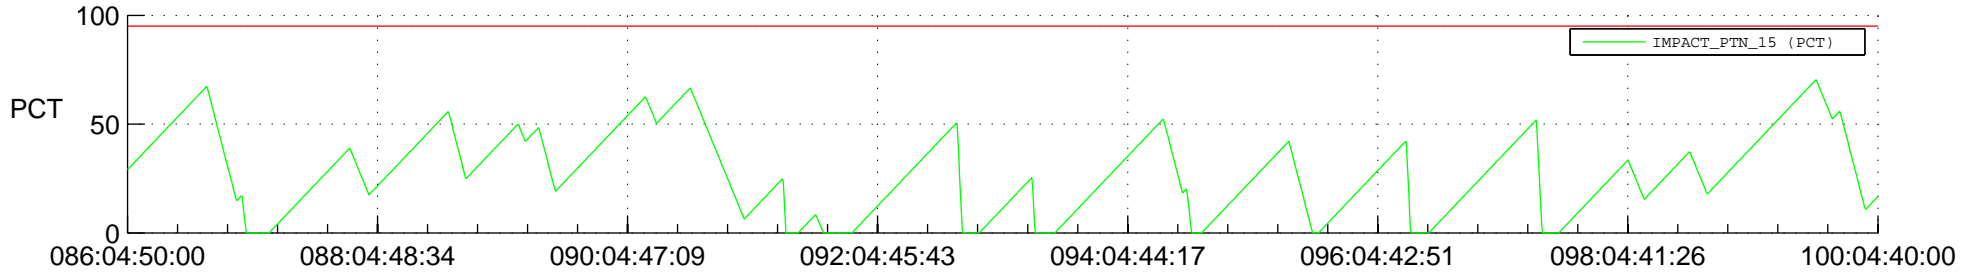

STEREO BEHIND SSR PCT Full Prediction

SWAVES_Percent_Full_Prediction

IMPACT_Percent_Full_Prediction

PLASTIC_Percent_Full_Prediction

Spacecraft_DownLink_Rate

Ground Time (2012:086:04:50:00.000 -2012:100:04:40:00.000)