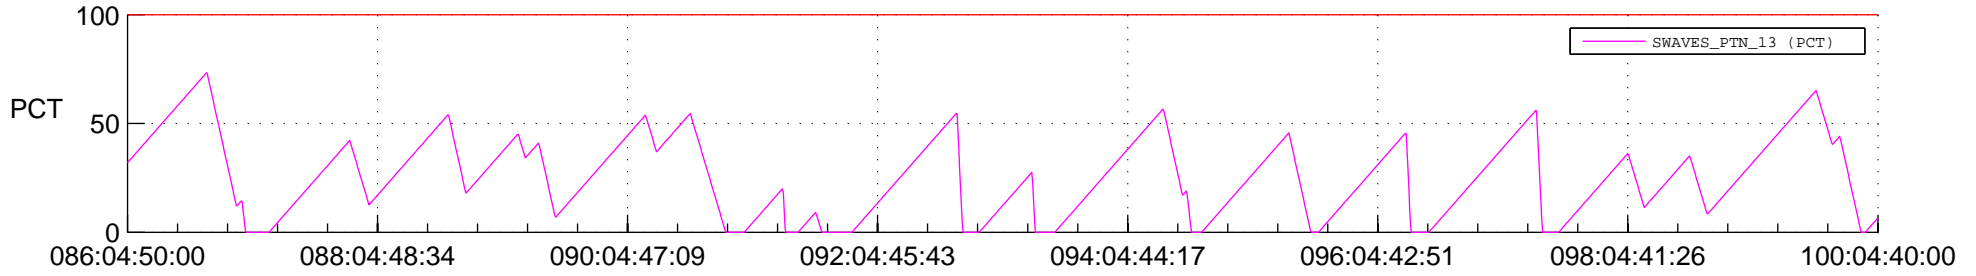

STEREO BEHIND SSR PCT Full Prediction

SWAVES_Percent_Full_Prediction

IMPACT_Percent_Full_Prediction

PLASTIC_Percent_Full_Prediction

Spacecraft_DownLink_Rate

Ground Time (2012:086:04:50:00.000 -2012:100:04:40:00.000)