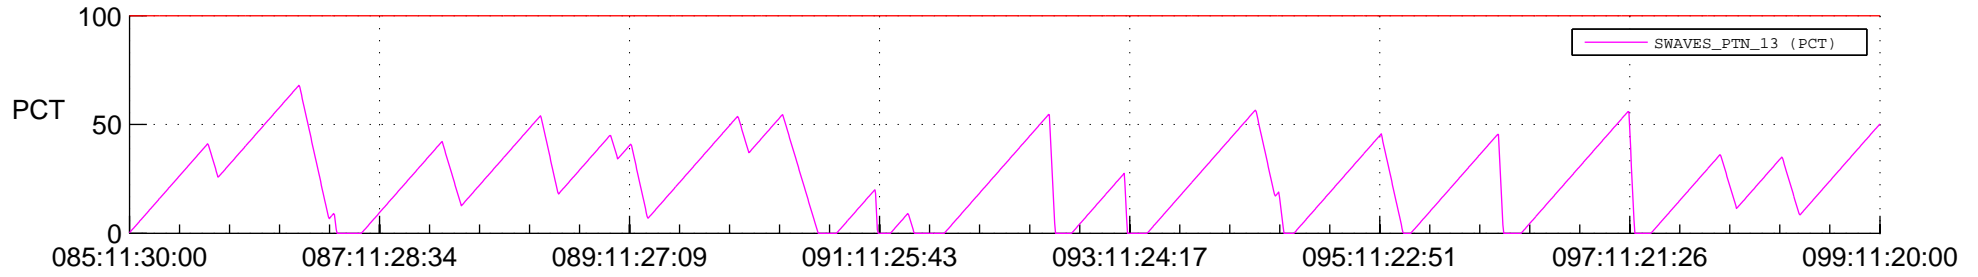

# STEREO BEHIND SSR PCT Full Prediction

## SWAVES\_Percent\_Full\_Prediction

## Spacecraft\_DownLink\_Rate

Ground Time (2012:085:11:30:00.000 -2012:099:11:20:00.000)