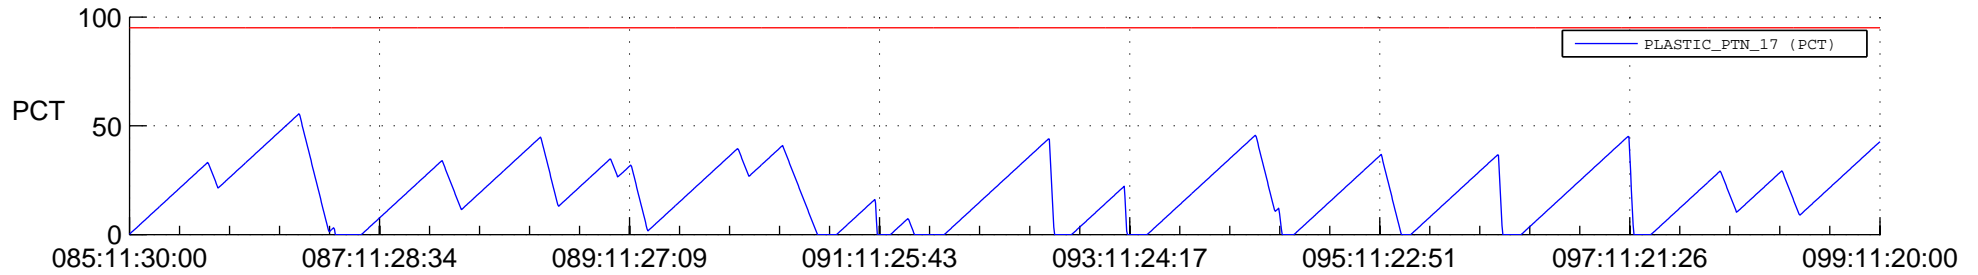

# STEREO BEHIND SSR PCT Full Prediction

## SWAVES\_Percent\_Full\_Prediction

## Spacecraft\_DownLink\_Rate

Ground Time (2012:085:11:30:00.000 -2012:099:11:20:00.000)