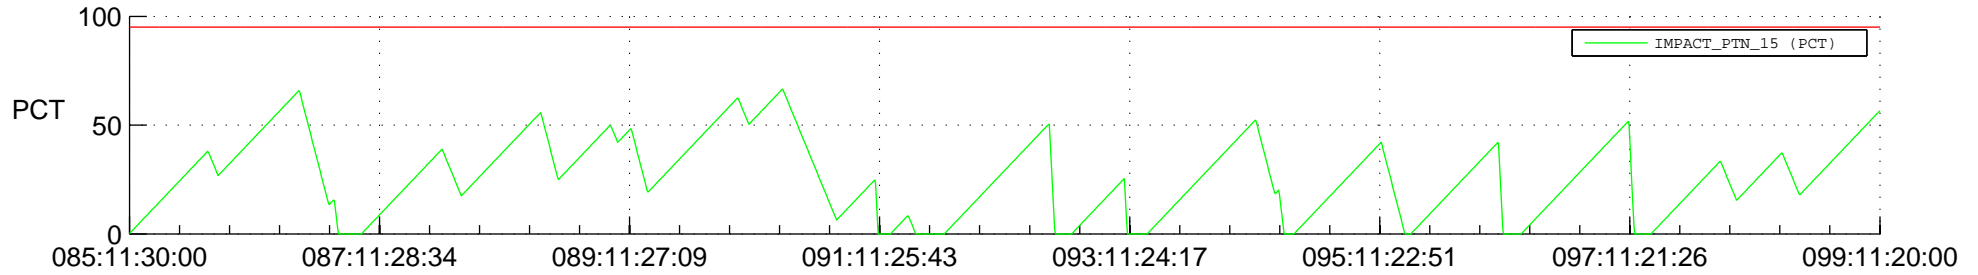

IMPACT_Percent_Full_Prediction