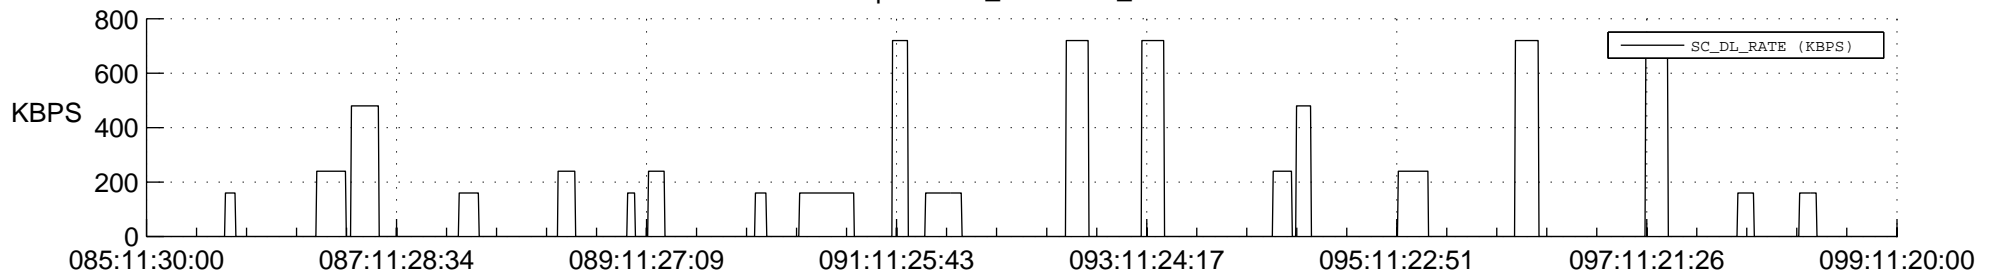

## Spacecraft\_DownLink\_Rate

Ground Time (2012:085:11:30:00.000 -2012:099:11:20:00.000)