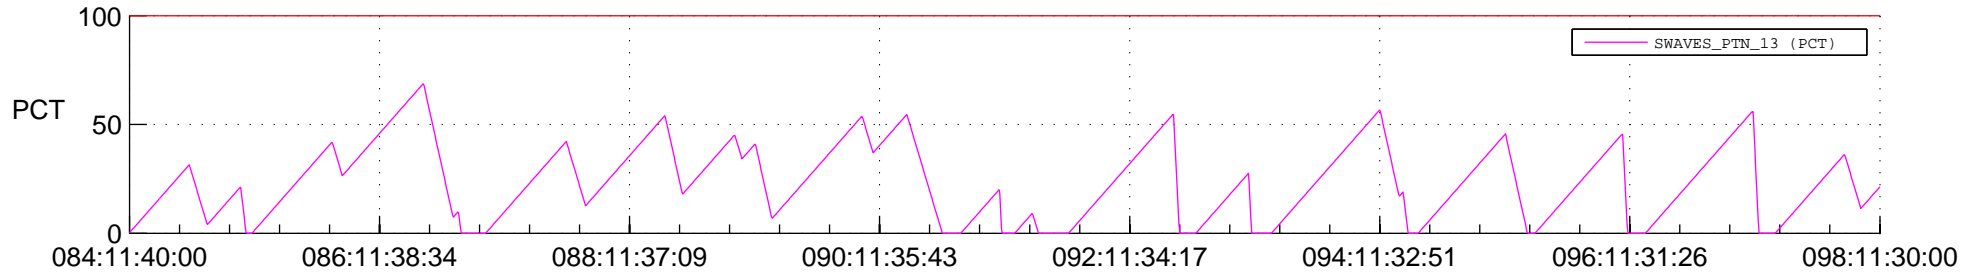

STEREO BEHIND SSR PCT Full Prediction

SWAVES_Percent_Full_Prediction

IMPACT_Percent_Full_Prediction

PLASTIC_Percent_Full_Prediction

Spacecraft_DownLink_Rate