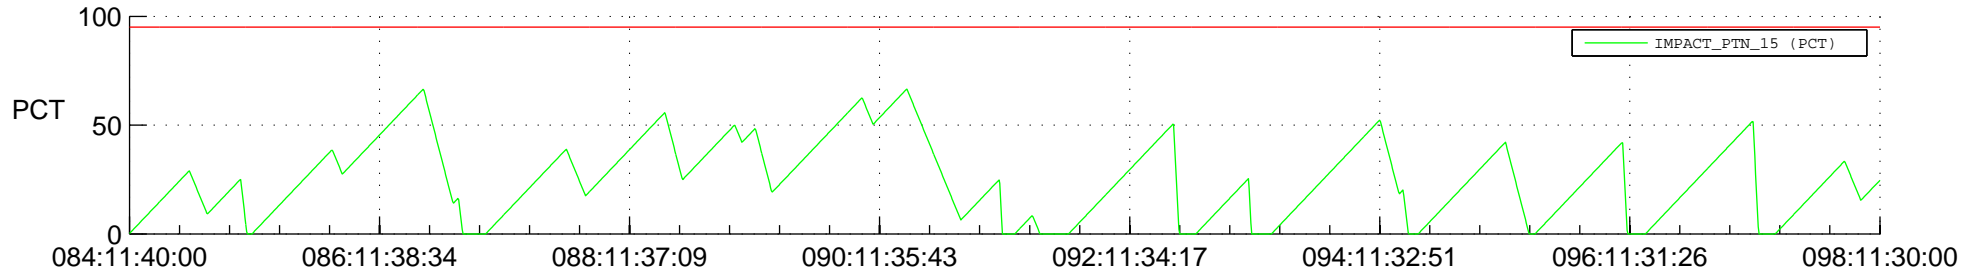

STEREO BEHIND SSR PCT Full Prediction

SWAVES_Percent_Full_Prediction

IMPACT_Percent_Full_Prediction

PLASTIC_Percent_Full_Prediction

Spacecraft_DownLink_Rate