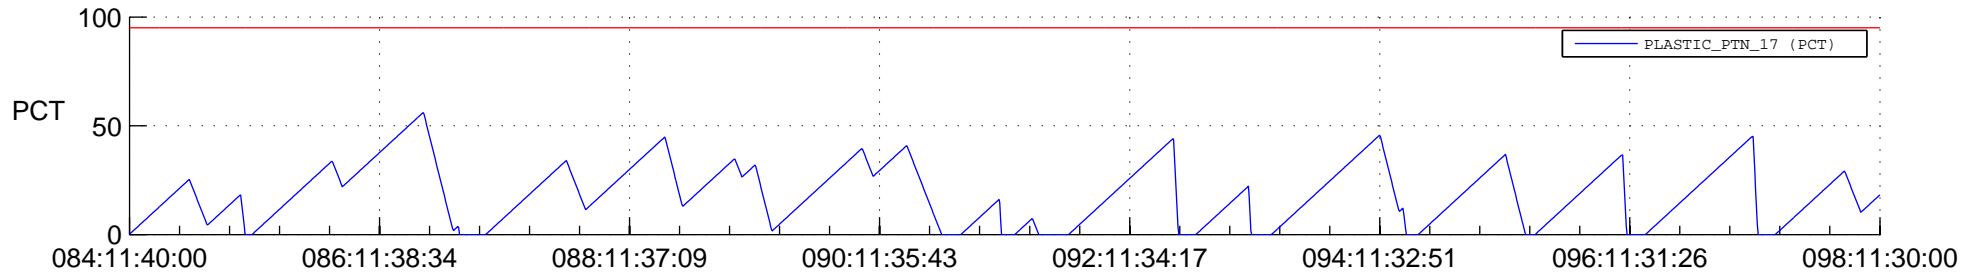

STEREO BEHIND SSR PCT Full Prediction

SWAVES_Percent_Full_Prediction

IMPACT_Percent_Full_Prediction

PLASTIC_Percent_Full_Prediction

Spacecraft_DownLink_Rate