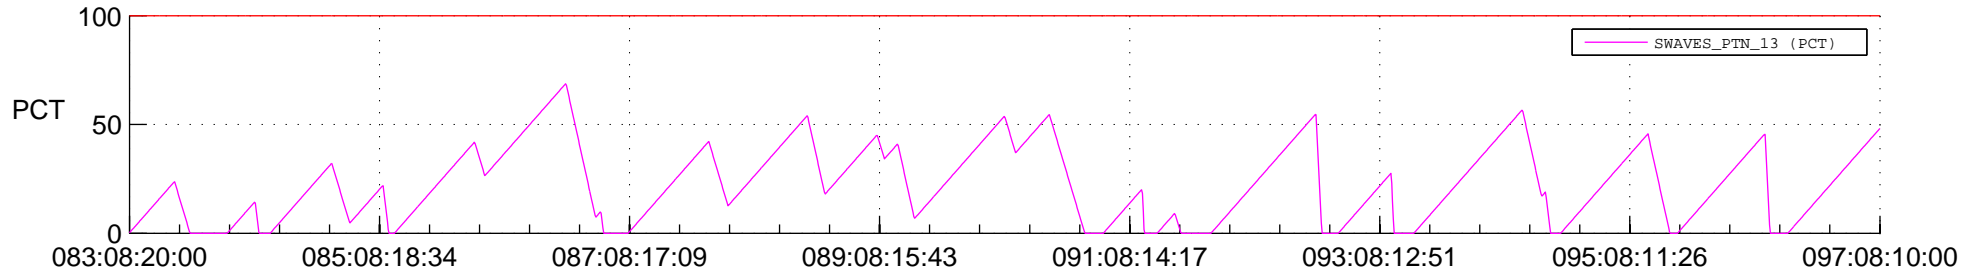

STEREO BEHIND SSR PCT Full Prediction

SWAVES_Percent_Full_Prediction

IMPACT_Percent_Full_Prediction

PLASTIC_Percent_Full_Prediction

Spacecraft_DownLink_Rate

Ground Time (2012:083:08:20:00.000 -2012:097:08:10:00.000)