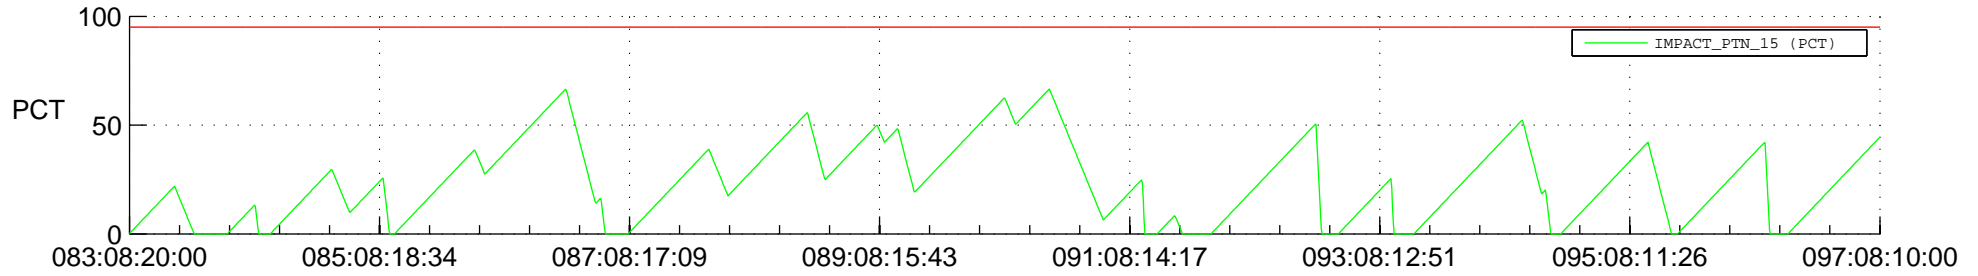

STEREO BEHIND SSR PCT Full Prediction

SWAVES_Percent_Full_Prediction

IMPACT_Percent_Full_Prediction

PLASTIC_Percent_Full_Prediction

Spacecraft_DownLink_Rate

Ground Time (2012:083:08:20:00.000 -2012:097:08:10:00.000)