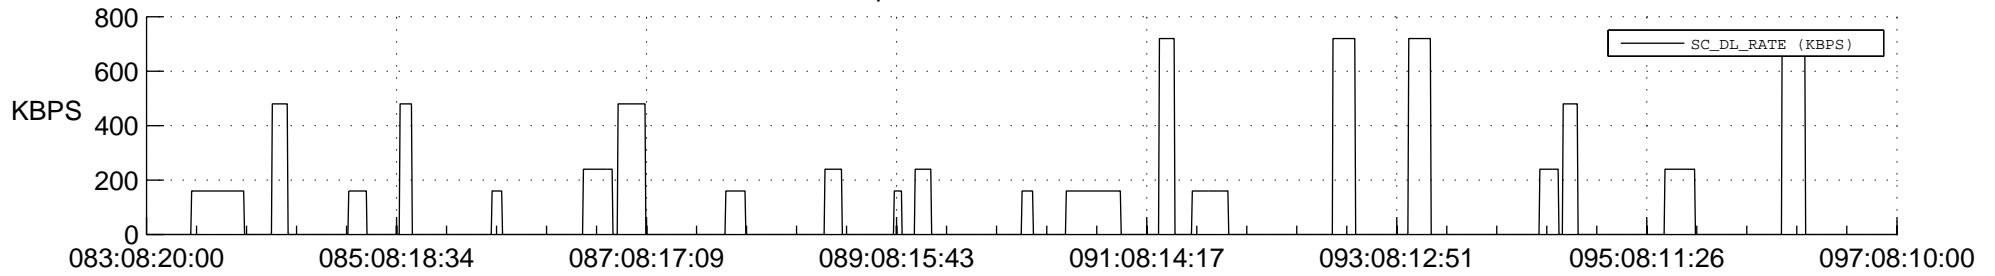

STEREO BEHIND SSR PCT Full Prediction

SWAVES_Percent_Full_Prediction

IMPACT_Percent_Full_Prediction

PLASTIC_Percent_Full_Prediction

Spacecraft_DownLink_Rate

Ground Time (2012:083:08:20:00.000 -2012:097:08:10:00.000)