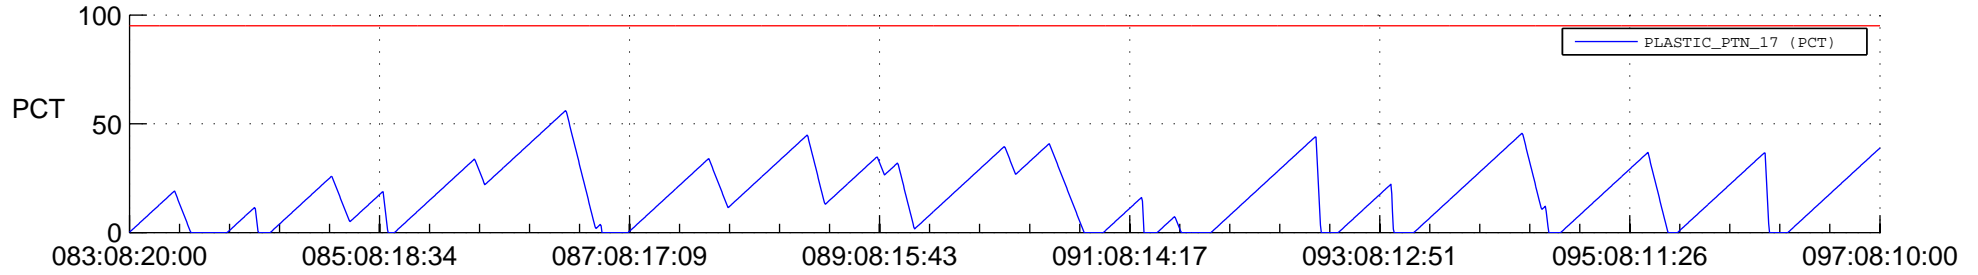

STEREO BEHIND SSR PCT Full Prediction

SWAVES_Percent_Full_Prediction

IMPACT_Percent_Full_Prediction

PLASTIC_Percent_Full_Prediction

Spacecraft_DownLink_Rate

Ground Time (2012:083:08:20:00.000 -2012:097:08:10:00.000)