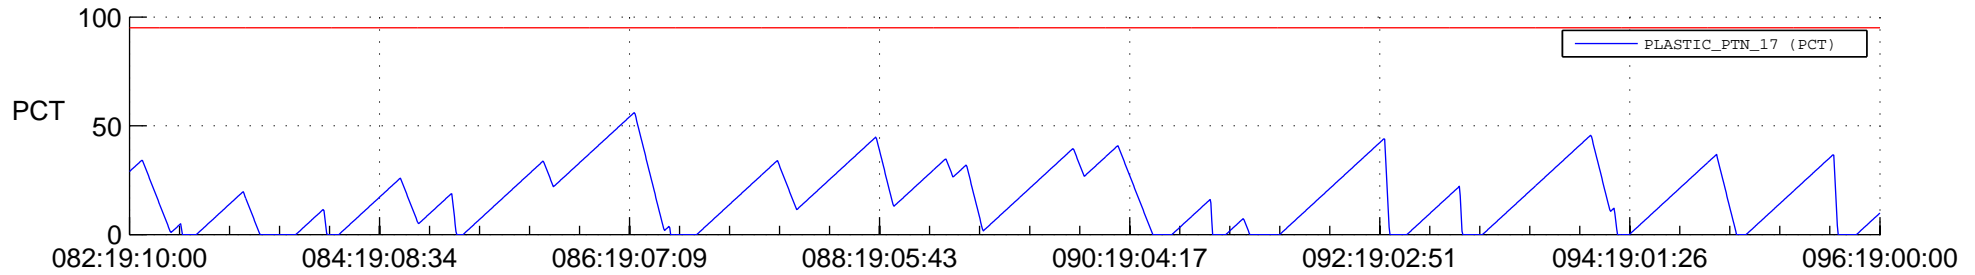

STEREO BEHIND SSR PCT Full Prediction

SWAVES_Percent_Full_Prediction

IMPACT_Percent_Full_Prediction

PLASTIC_Percent_Full_Prediction

Spacecraft_DownLink_Rate