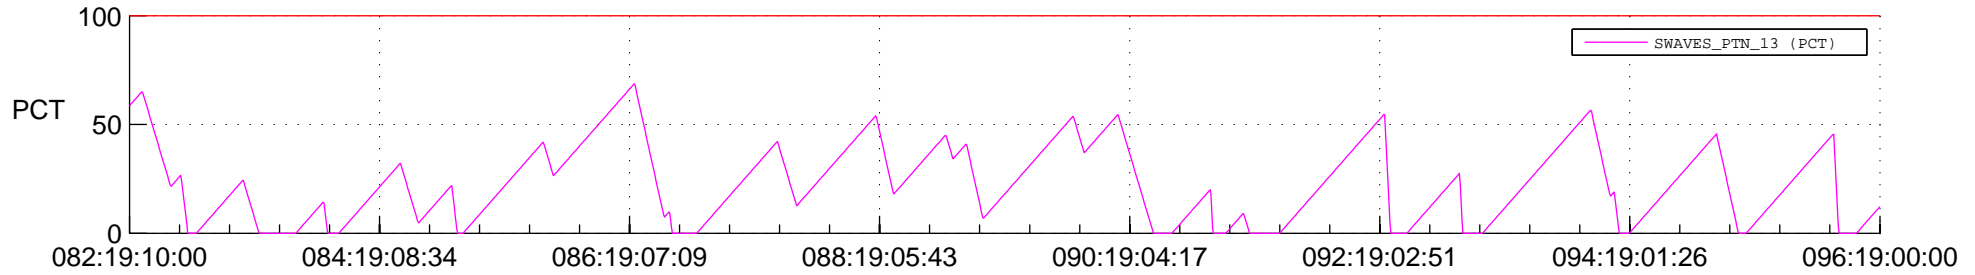

STEREO BEHIND SSR PCT Full Prediction

SWAVES_Percent_Full_Prediction

IMPACT_Percent_Full_Prediction

PLASTIC_Percent_Full_Prediction

Spacecraft_DownLink_Rate