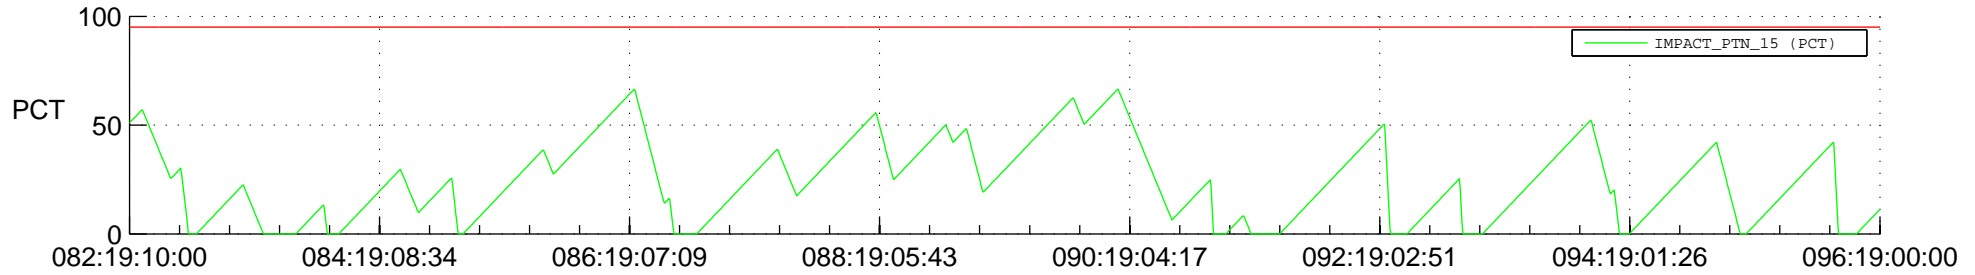

STEREO BEHIND SSR PCT Full Prediction

SWAVES_Percent_Full_Prediction

IMPACT_Percent_Full_Prediction

PLASTIC_Percent_Full_Prediction

Spacecraft_DownLink_Rate