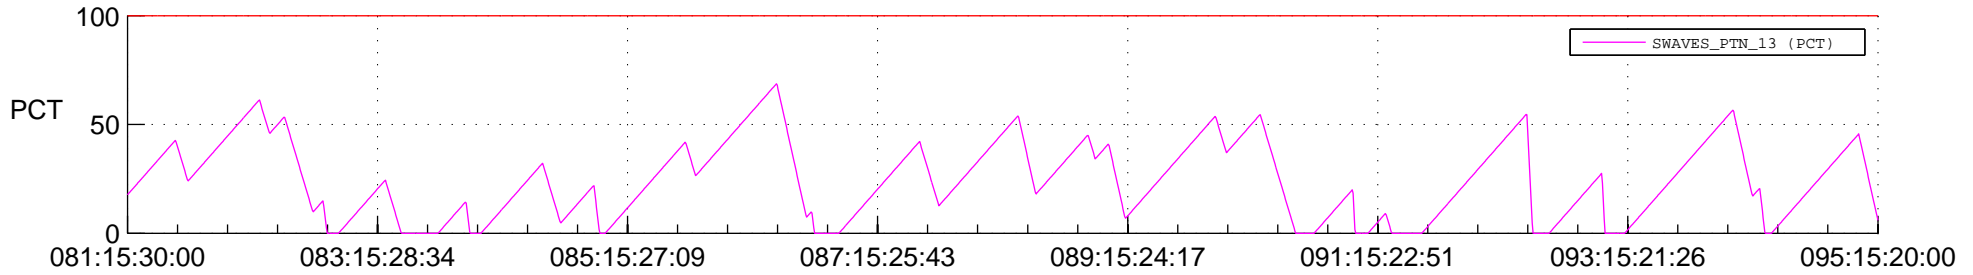

STEREO BEHIND SSR PCT Full Prediction

SWAVES_Percent_Full_Prediction

IMPACT_Percent_Full_Prediction

PLASTIC_Percent_Full_Prediction

Spacecraft_DownLink_Rate

Ground Time (2012:081:15:30:00.000 -2012:095:15:20:00.000)