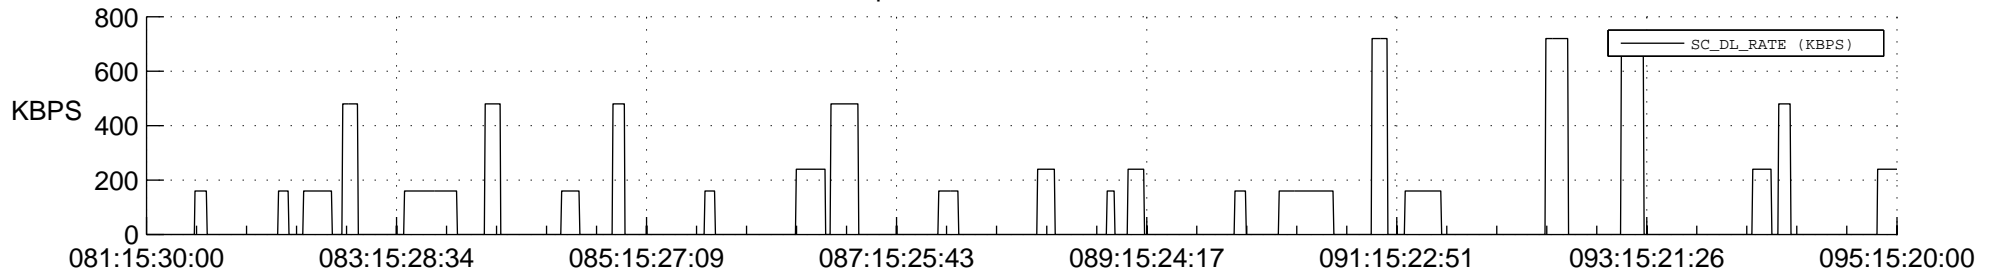

STEREO BEHIND SSR PCT Full Prediction

SWAVES_Percent_Full_Prediction

IMPACT_Percent_Full_Prediction

PLASTIC_Percent_Full_Prediction

Spacecraft_DownLink_Rate

Ground Time (2012:081:15:30:00.000 -2012:095:15:20:00.000)