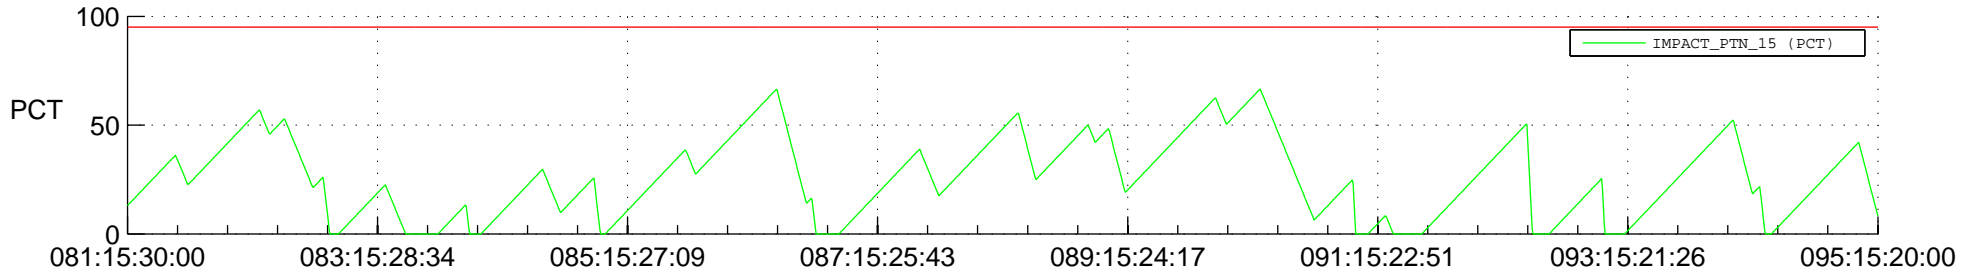

STEREO BEHIND SSR PCT Full Prediction

SWAVES_Percent_Full_Prediction

IMPACT_Percent_Full_Prediction

PLASTIC_Percent_Full_Prediction

Spacecraft_DownLink_Rate

Ground Time (2012:081:15:30:00.000 -2012:095:15:20:00.000)