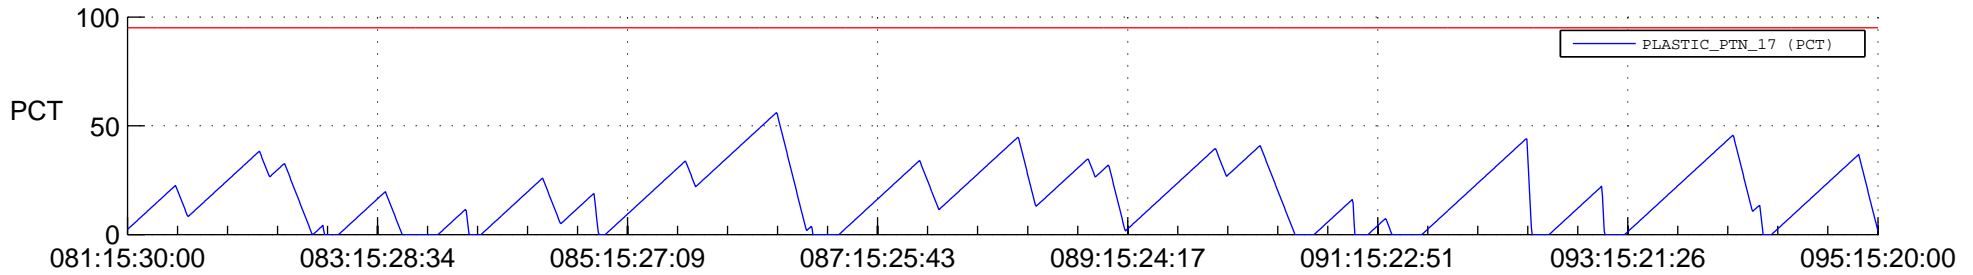

STEREO BEHIND SSR PCT Full Prediction

SWAVES_Percent_Full_Prediction

IMPACT_Percent_Full_Prediction

PLASTIC_Percent_Full_Prediction

Spacecraft_DownLink_Rate

Ground Time (2012:081:15:30:00.000 -2012:095:15:20:00.000)