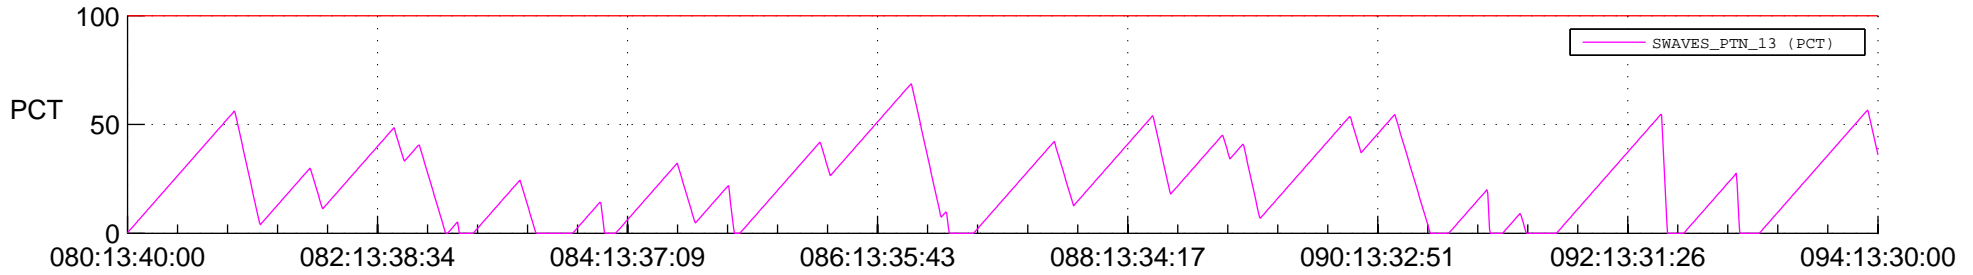

STEREO BEHIND SSR PCT Full Prediction

SWAVES_Percent_Full_Prediction

IMPACT_Percent_Full_Prediction

PLASTIC_Percent_Full_Prediction

Spacecraft_DownLink_Rate

Ground Time (2012:080:13:40:00.000 -2012:094:13:30:00.000)