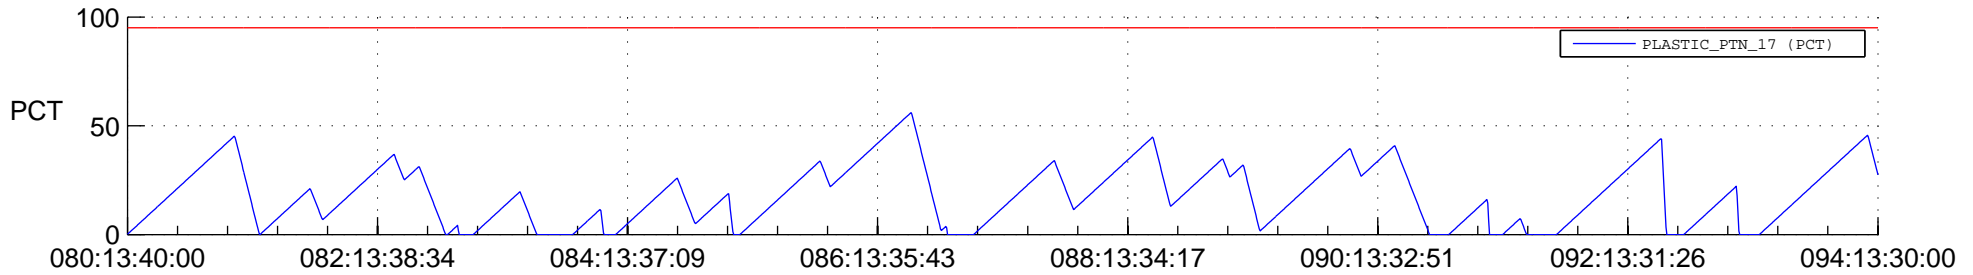

STEREO BEHIND SSR PCT Full Prediction

SWAVES_Percent_Full_Prediction

IMPACT_Percent_Full_Prediction

PLASTIC_Percent_Full_Prediction

Spacecraft_DownLink_Rate

Ground Time (2012:080:13:40:00.000 -2012:094:13:30:00.000)