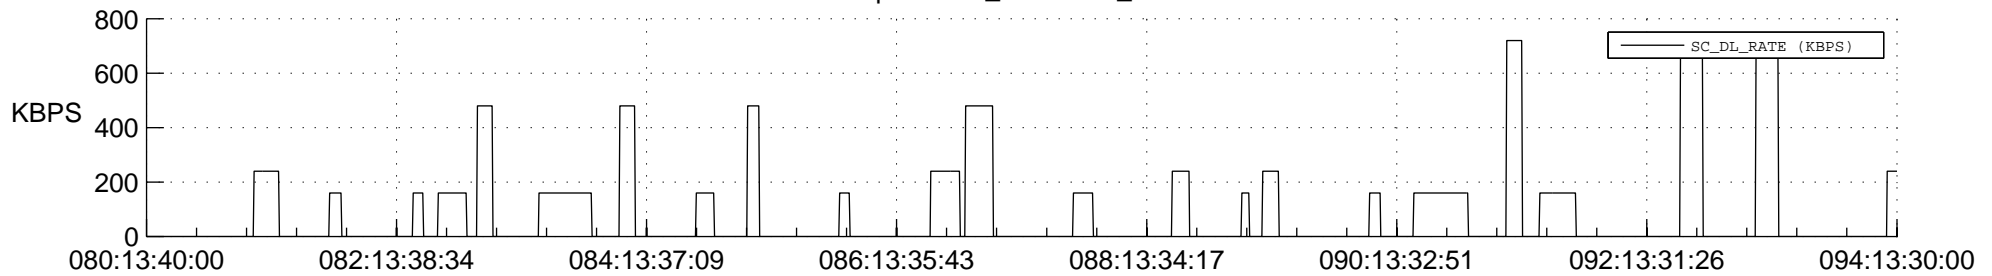

STEREO BEHIND SSR PCT Full Prediction

SWAVES_Percent_Full_Prediction

IMPACT_Percent_Full_Prediction

PLASTIC_Percent_Full_Prediction

Spacecraft_DownLink_Rate

Ground Time (2012:080:13:40:00.000 -2012:094:13:30:00.000)