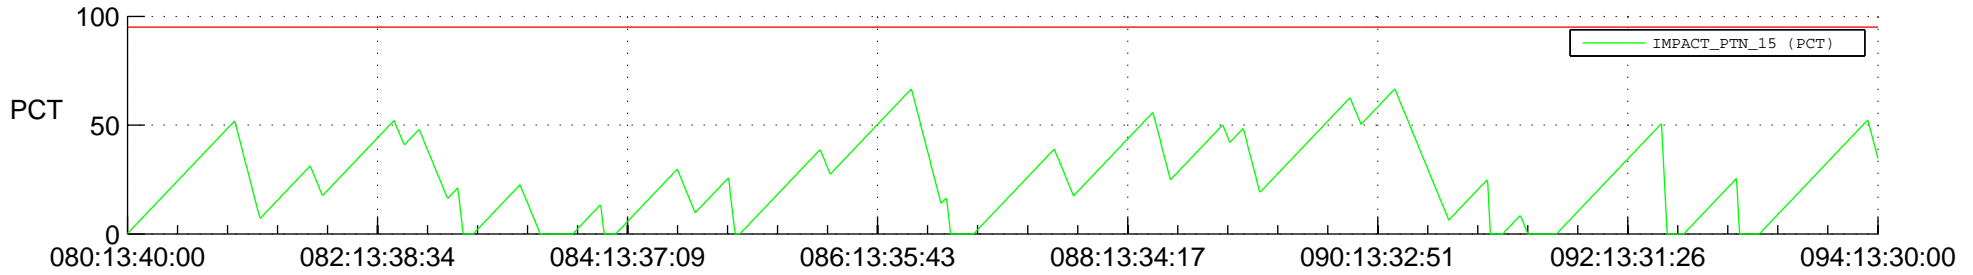

STEREO BEHIND SSR PCT Full Prediction

SWAVES_Percent_Full_Prediction

IMPACT_Percent_Full_Prediction

PLASTIC_Percent_Full_Prediction

Spacecraft_DownLink_Rate

Ground Time (2012:080:13:40:00.000 -2012:094:13:30:00.000)