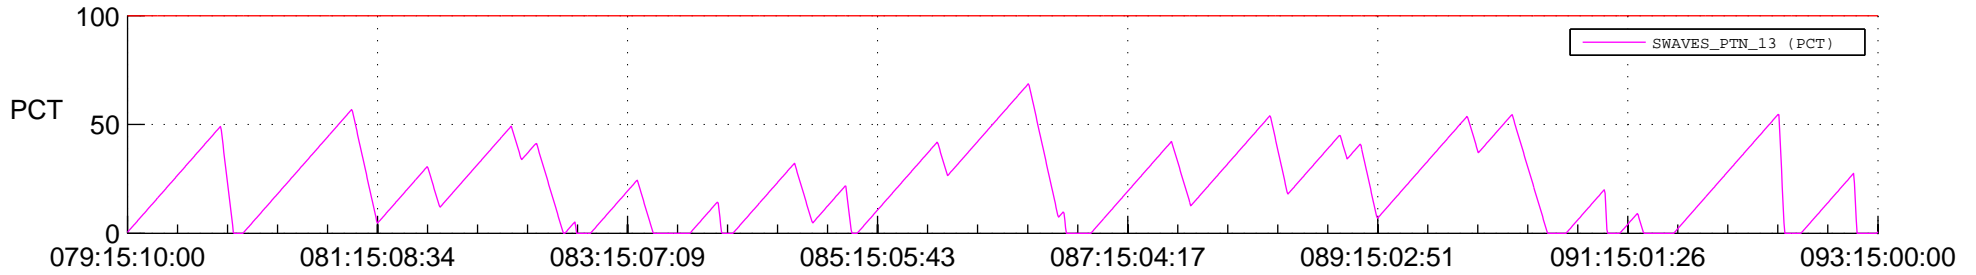

STEREO BEHIND SSR PCT Full Prediction

SWAVES_Percent_Full_Prediction

IMPACT_Percent_Full_Prediction

PLASTIC_Percent_Full_Prediction

Spacecraft_DownLink_Rate