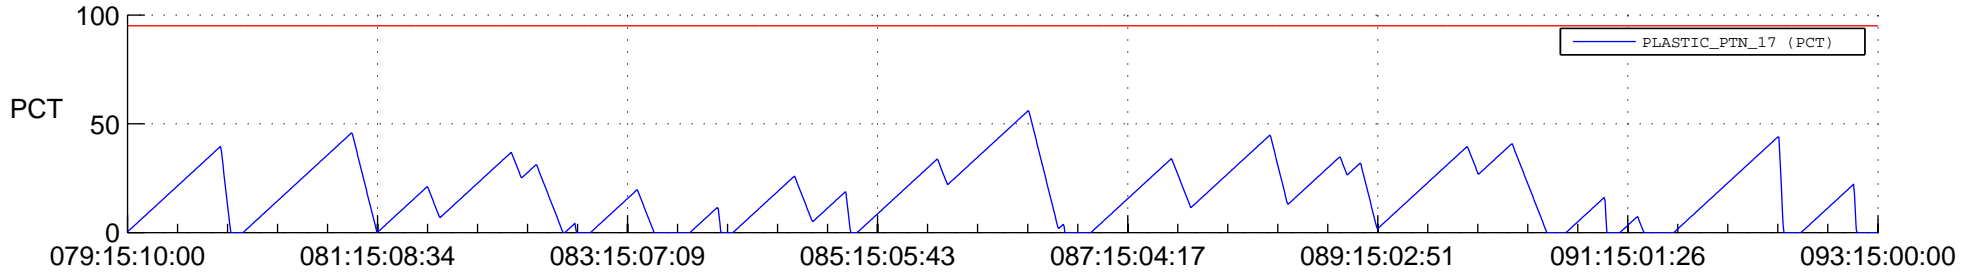

STEREO BEHIND SSR PCT Full Prediction

SWAVES_Percent_Full_Prediction

IMPACT_Percent_Full_Prediction

PLASTIC_Percent_Full_Prediction

Spacecraft_DownLink_Rate