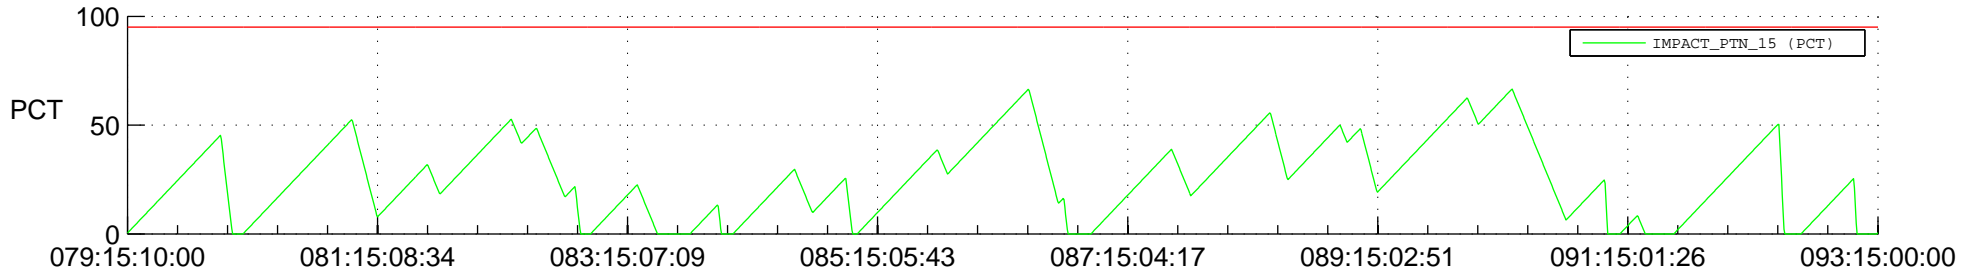

STEREO BEHIND SSR PCT Full Prediction

SWAVES_Percent_Full_Prediction

IMPACT_Percent_Full_Prediction

PLASTIC_Percent_Full_Prediction

Spacecraft_DownLink_Rate