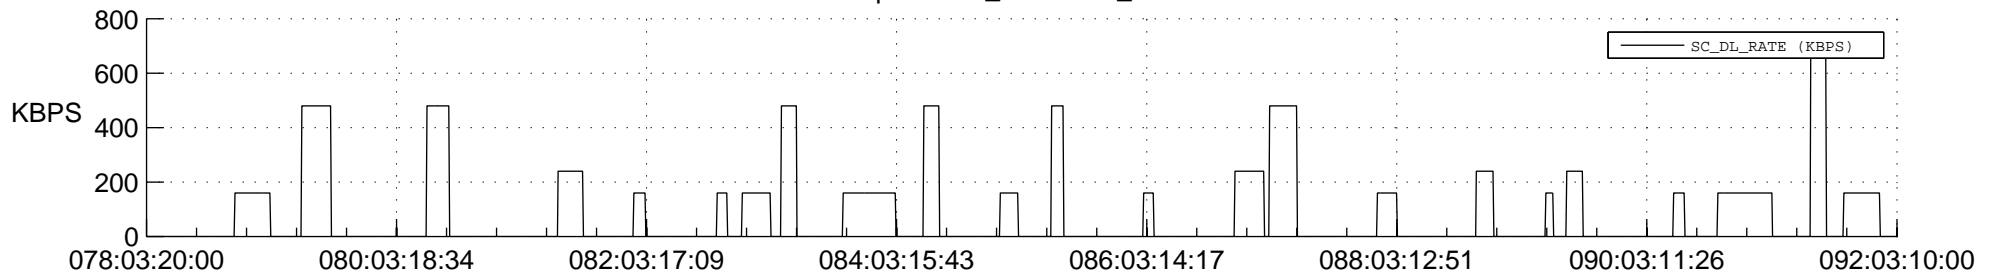

STEREO BEHIND SSR PCT Full Prediction

SWAVES_Percent_Full_Prediction

IMPACT_Percent_Full_Prediction

PLASTIC_Percent_Full_Prediction

Spacecraft_DownLink_Rate

Ground Time (2012:078:03:20:00.000 -2012:092:03:10:00.000)