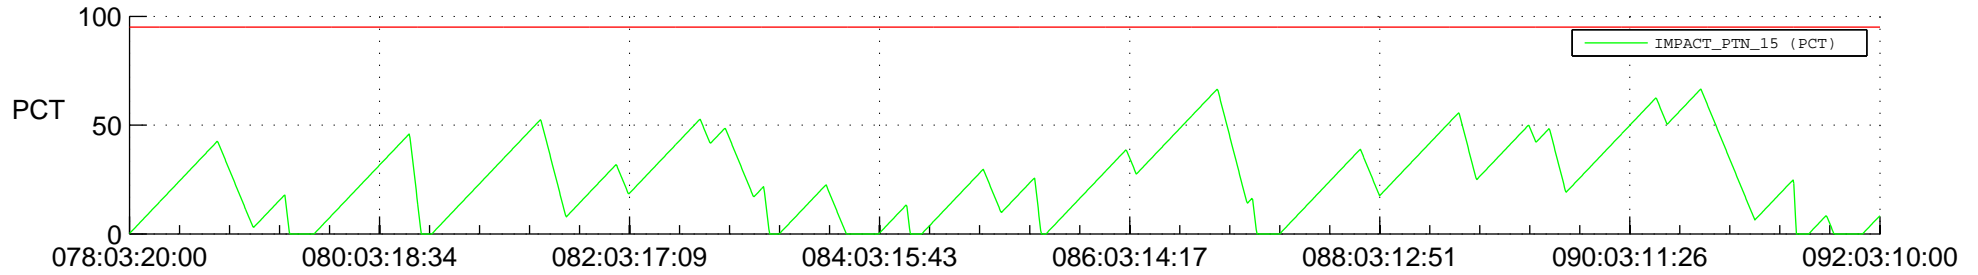

STEREO BEHIND SSR PCT Full Prediction

SWAVES_Percent_Full_Prediction

IMPACT_Percent_Full_Prediction

PLASTIC_Percent_Full_Prediction

Spacecraft_DownLink_Rate

Ground Time (2012:078:03:20:00.000 -2012:092:03:10:00.000)