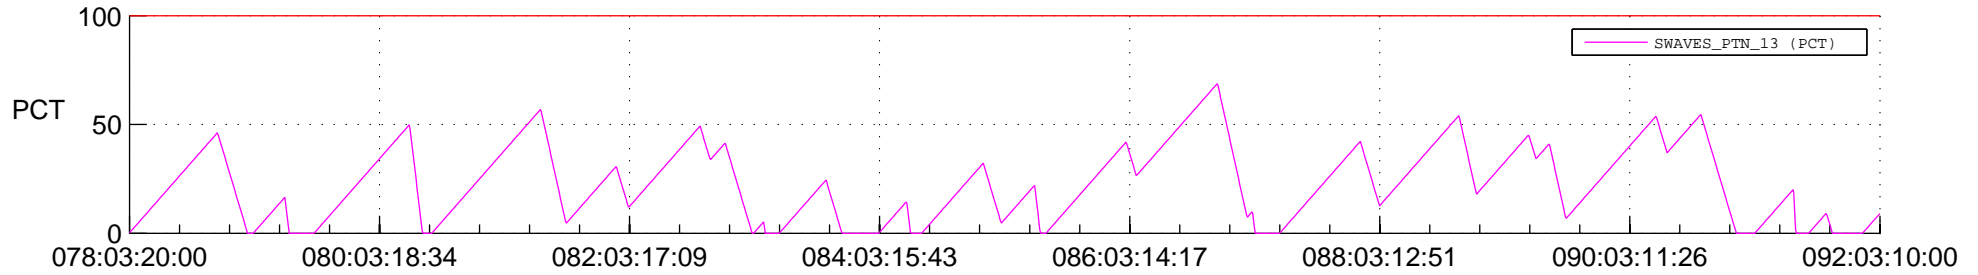

STEREO BEHIND SSR PCT Full Prediction

SWAVES_Percent_Full_Prediction

IMPACT_Percent_Full_Prediction

PLASTIC_Percent_Full_Prediction

Spacecraft_DownLink_Rate

Ground Time (2012:078:03:20:00.000 -2012:092:03:10:00.000)