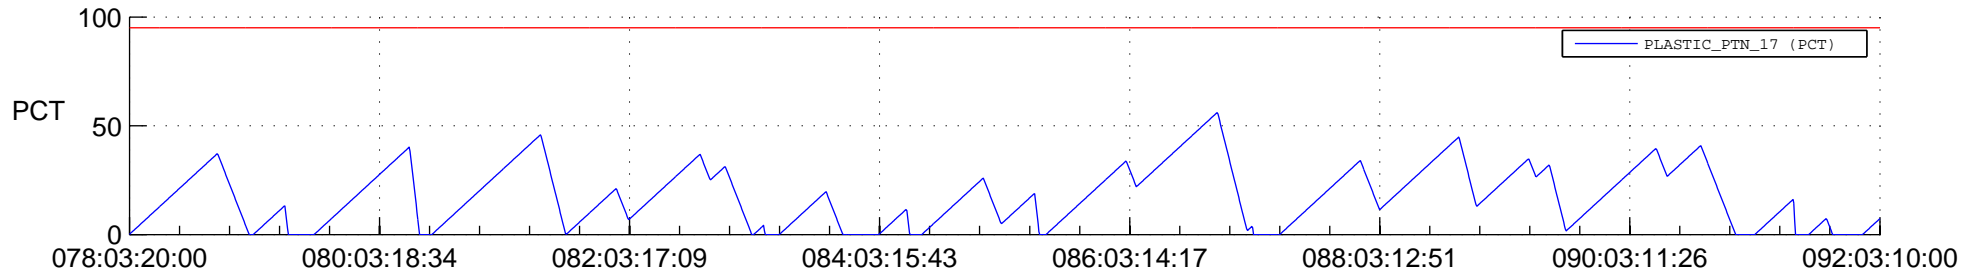

STEREO BEHIND SSR PCT Full Prediction

SWAVES_Percent_Full_Prediction

IMPACT_Percent_Full_Prediction

PLASTIC_Percent_Full_Prediction

Spacecraft_DownLink_Rate

Ground Time (2012:078:03:20:00.000 -2012:092:03:10:00.000)