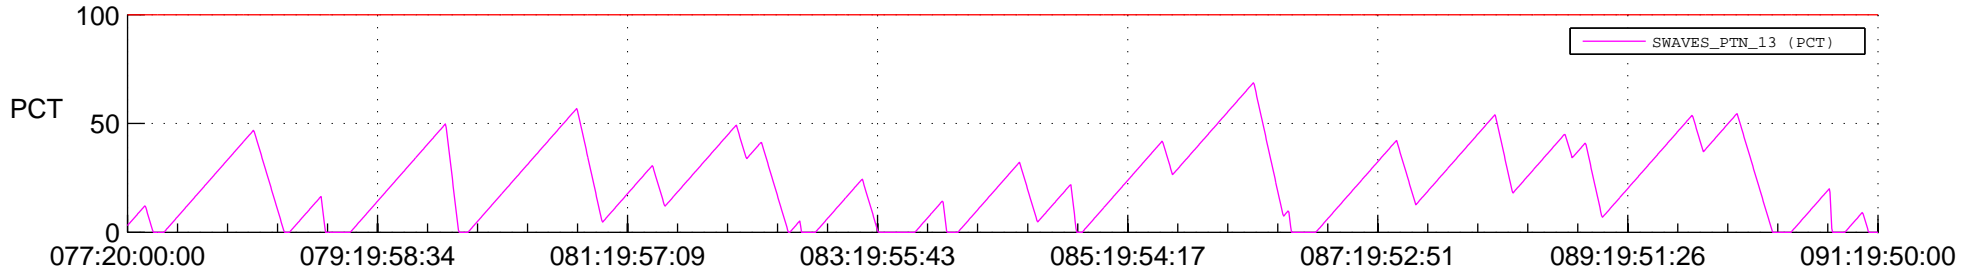

STEREO BEHIND SSR PCT Full Prediction

SWAVES_Percent_Full_Prediction

IMPACT_Percent_Full_Prediction

PLASTIC_Percent_Full_Prediction

Spacecraft_DownLink_Rate