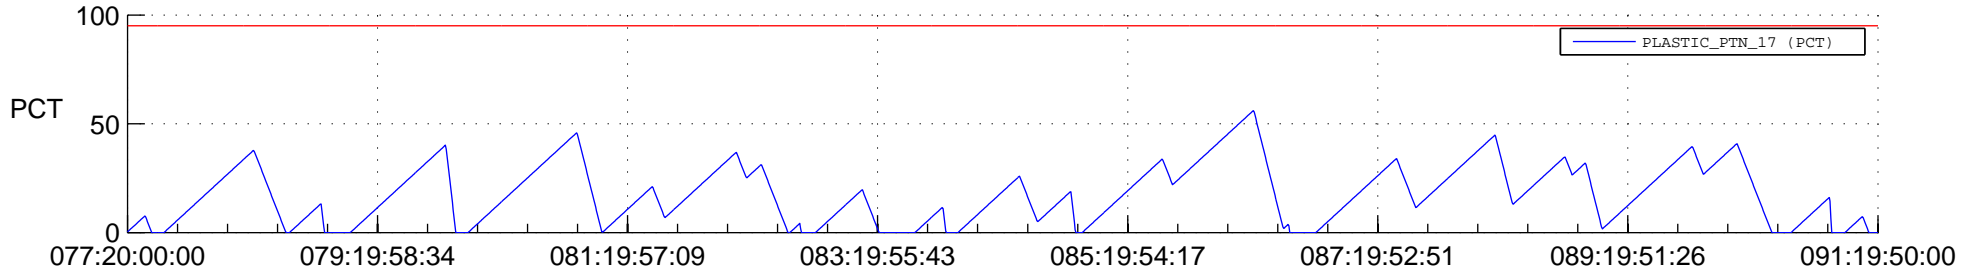

STEREO BEHIND SSR PCT Full Prediction

SWAVES_Percent_Full_Prediction

IMPACT_Percent_Full_Prediction

PLASTIC_Percent_Full_Prediction

Spacecraft_DownLink_Rate