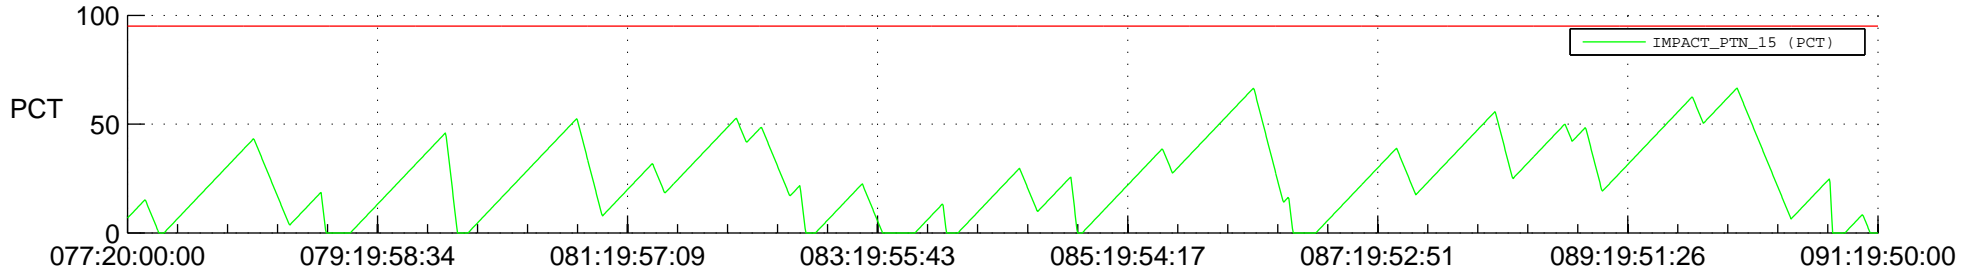

STEREO BEHIND SSR PCT Full Prediction

SWAVES_Percent_Full_Prediction

IMPACT_Percent_Full_Prediction

PLASTIC_Percent_Full_Prediction

Spacecraft_DownLink_Rate