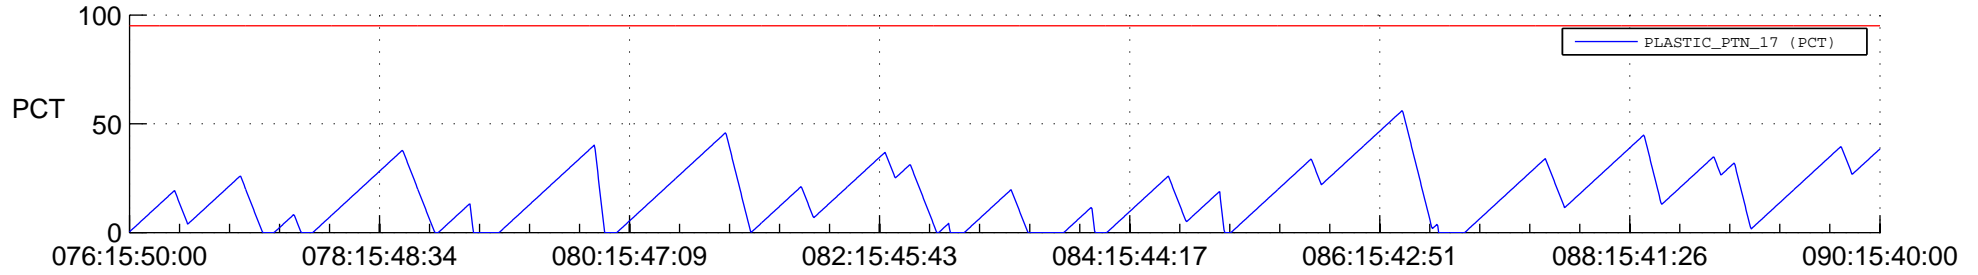

# STEREO BEHIND SSR PCT Full Prediction

## SWAVES\_Percent\_Full\_Prediction

## Spacecraft\_DownLink\_Rate

Ground Time (2012:076:15:50:00.000 -2012:090:15:40:00.000)