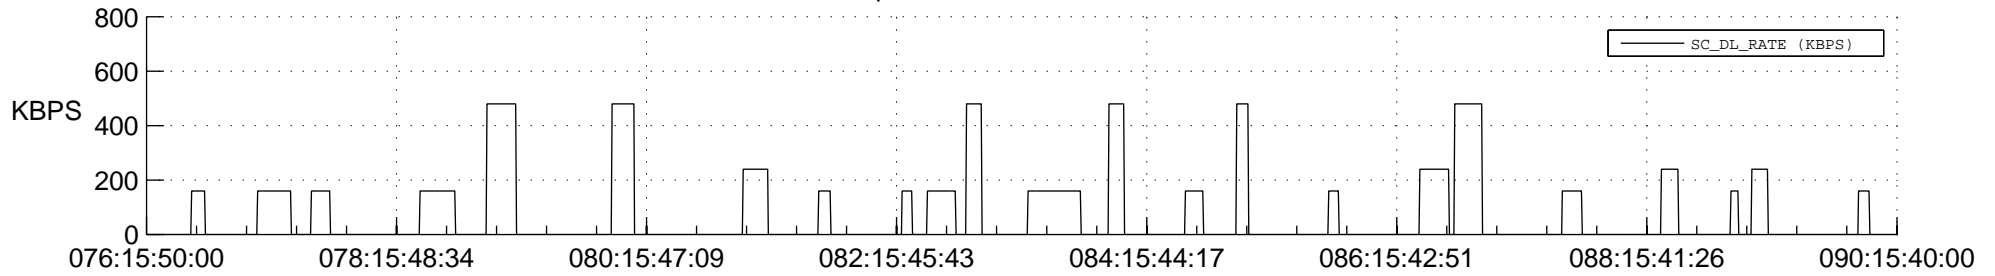

## Spacecraft\_DownLink\_Rate

Ground Time (2012:076:15:50:00.000 -2012:090:15:40:00.000)