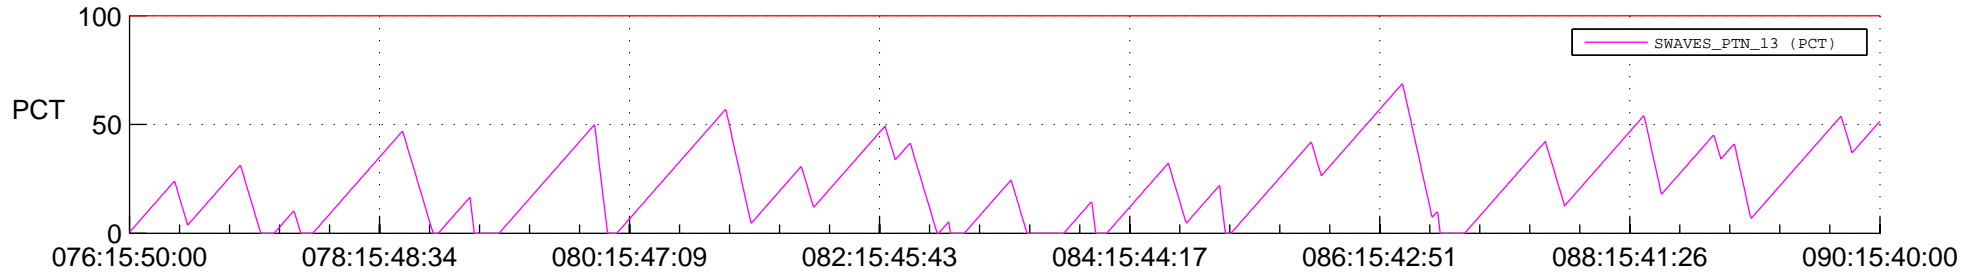

# STEREO BEHIND SSR PCT Full Prediction

## SWAVES\_Percent\_Full\_Prediction

## Spacecraft\_DownLink\_Rate

Ground Time (2012:076:15:50:00.000 -2012:090:15:40:00.000)