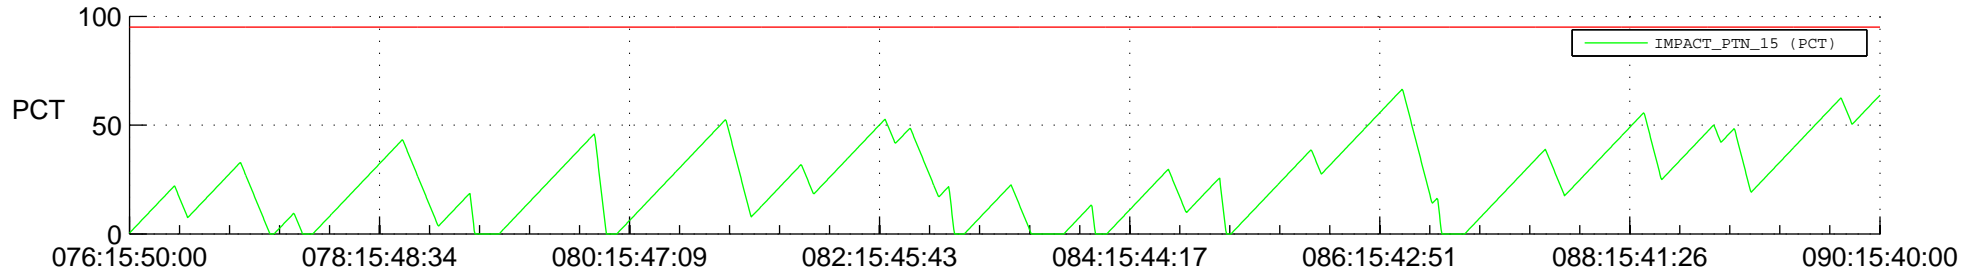

IMPACT_Percent_Full_Prediction