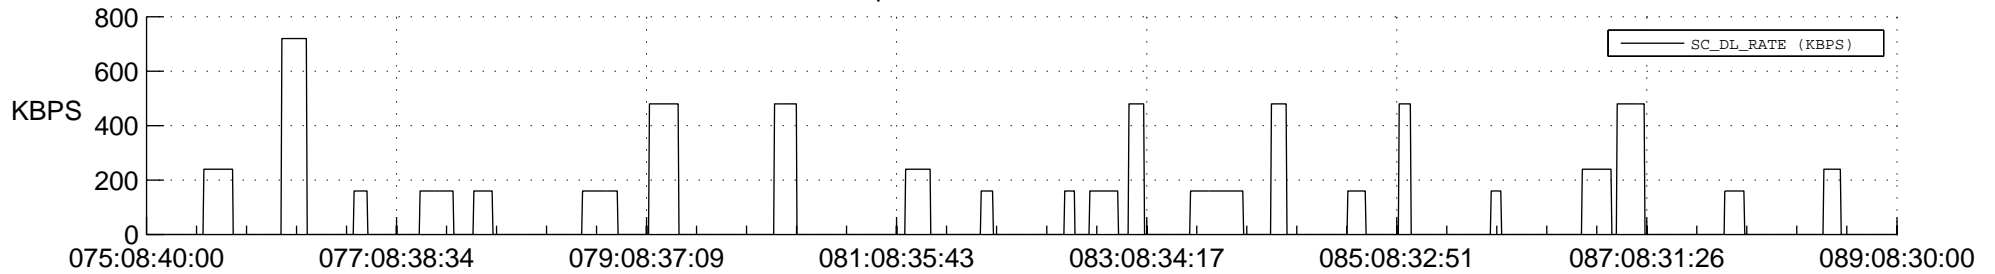

STEREO BEHIND SSR PCT Full Prediction

SWAVES_Percent_Full_Prediction

IMPACT_Percent_Full_Prediction

PLASTIC_Percent_Full_Prediction

Spacecraft_DownLink_Rate

Ground Time (2012:075:08:40:00.000 -2012:089:08:30:00.000)