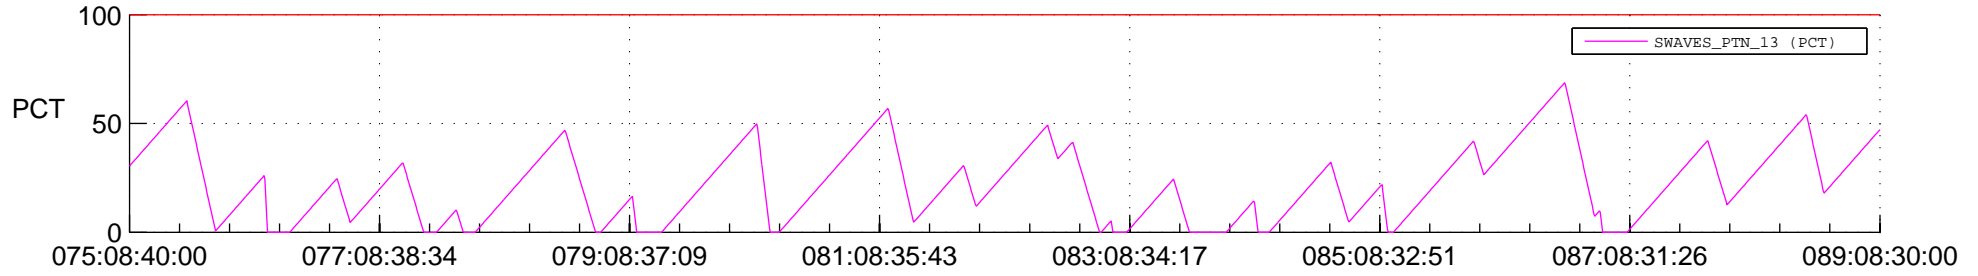

STEREO BEHIND SSR PCT Full Prediction

SWAVES_Percent_Full_Prediction

IMPACT_Percent_Full_Prediction

PLASTIC_Percent_Full_Prediction

Spacecraft_DownLink_Rate

Ground Time (2012:075:08:40:00.000 -2012:089:08:30:00.000)