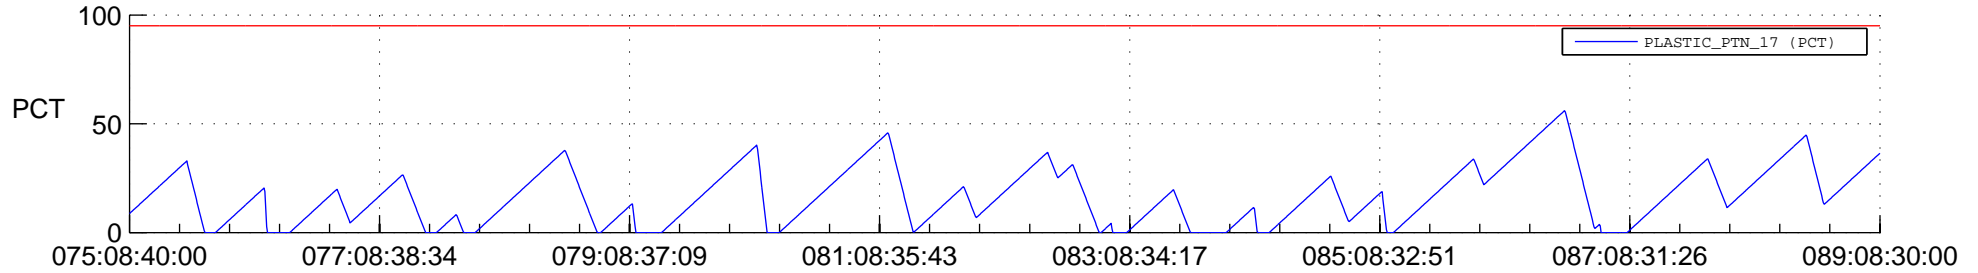

STEREO BEHIND SSR PCT Full Prediction

SWAVES_Percent_Full_Prediction

IMPACT_Percent_Full_Prediction

PLASTIC_Percent_Full_Prediction

Spacecraft_DownLink_Rate

Ground Time (2012:075:08:40:00.000 -2012:089:08:30:00.000)