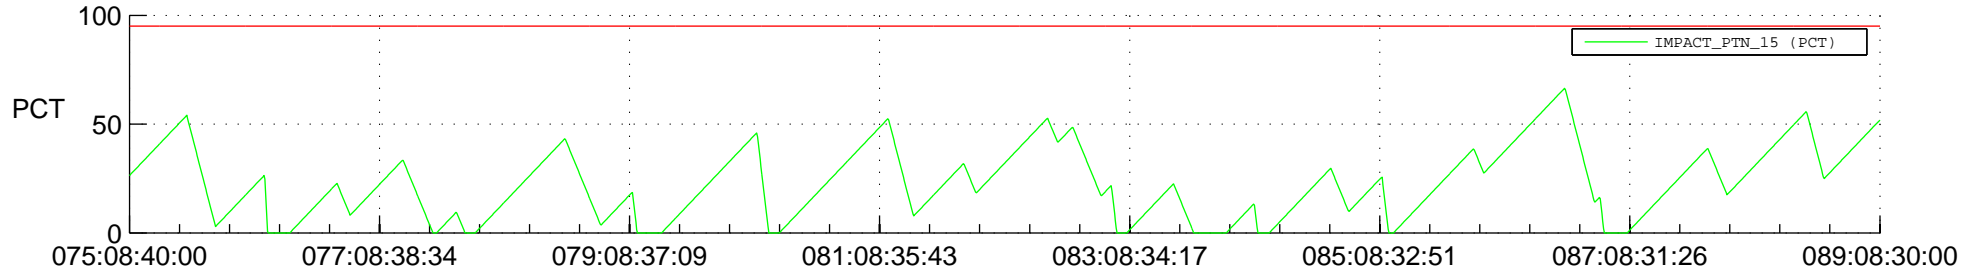

STEREO BEHIND SSR PCT Full Prediction

SWAVES_Percent_Full_Prediction

IMPACT_Percent_Full_Prediction

PLASTIC_Percent_Full_Prediction

Spacecraft_DownLink_Rate

Ground Time (2012:075:08:40:00.000 -2012:089:08:30:00.000)