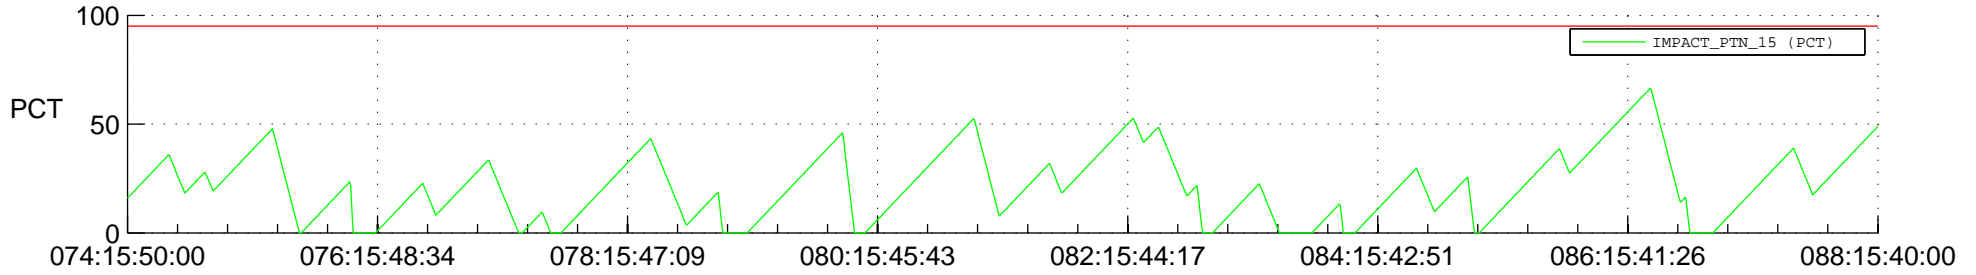

STEREO BEHIND SSR PCT Full Prediction

SWAVES_Percent_Full_Prediction

IMPACT_Percent_Full_Prediction

PLASTIC_Percent_Full_Prediction

Spacecraft_DownLink_Rate

Ground Time (2012:074:15:50:00.000 -2012:088:15:40:00.000)