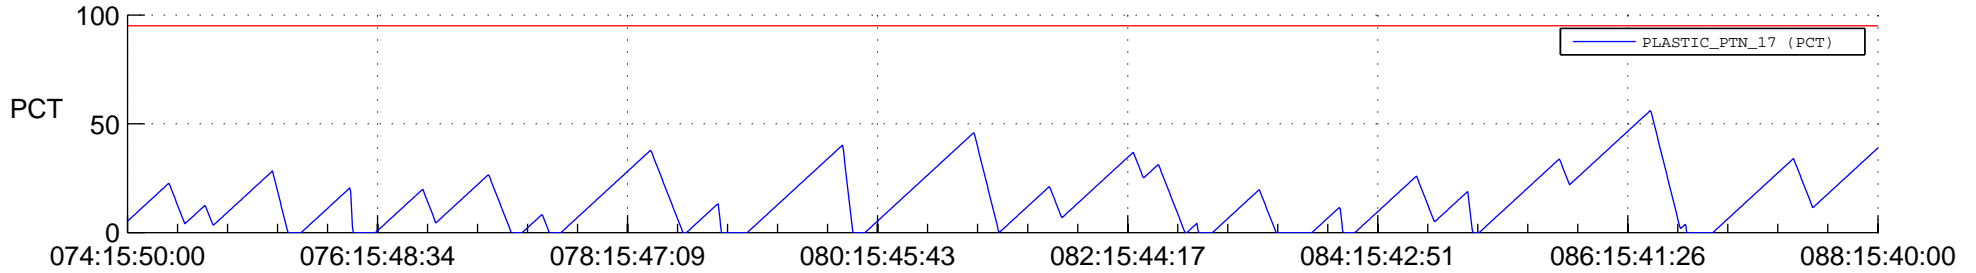

STEREO BEHIND SSR PCT Full Prediction

SWAVES_Percent_Full_Prediction

IMPACT_Percent_Full_Prediction

PLASTIC_Percent_Full_Prediction

Spacecraft_DownLink_Rate

Ground Time (2012:074:15:50:00.000 -2012:088:15:40:00.000)