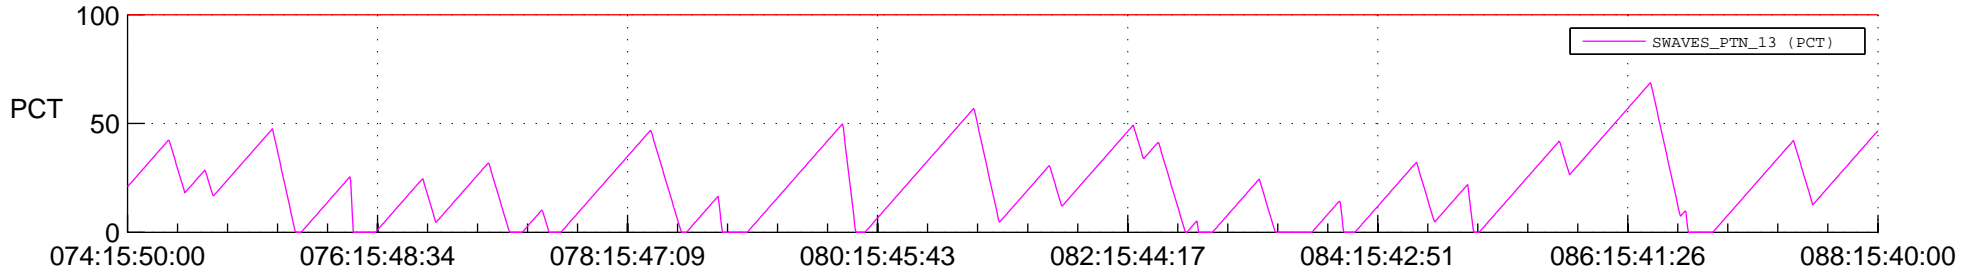

STEREO BEHIND SSR PCT Full Prediction

SWAVES_Percent_Full_Prediction

IMPACT_Percent_Full_Prediction

PLASTIC_Percent_Full_Prediction

Spacecraft_DownLink_Rate

Ground Time (2012:074:15:50:00.000 -2012:088:15:40:00.000)