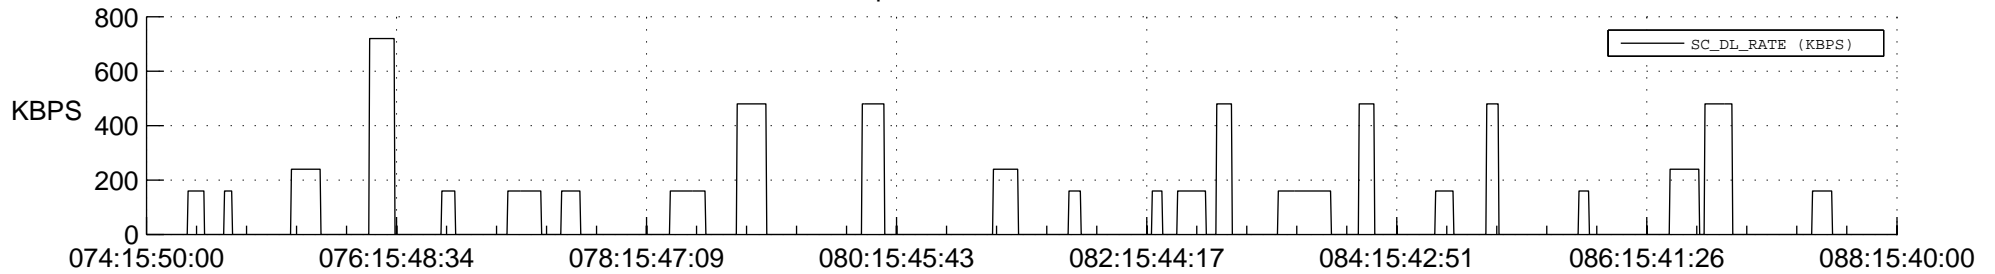

STEREO BEHIND SSR PCT Full Prediction

SWAVES_Percent_Full_Prediction

IMPACT_Percent_Full_Prediction

PLASTIC_Percent_Full_Prediction

Spacecraft_DownLink_Rate

Ground Time (2012:074:15:50:00.000 -2012:088:15:40:00.000)