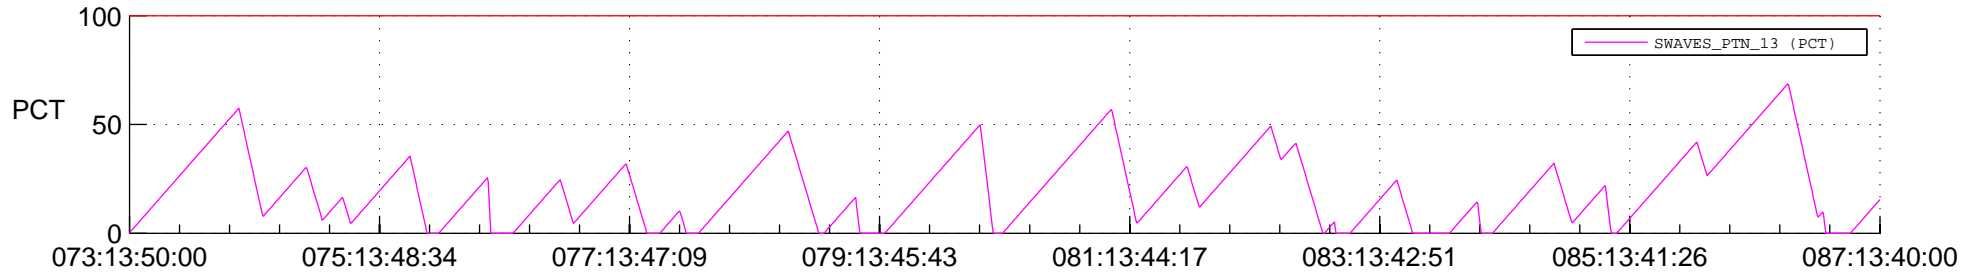

STEREO BEHIND SSR PCT Full Prediction

SWAVES_Percent_Full_Prediction

IMPACT_Percent_Full_Prediction

PLASTIC_Percent_Full_Prediction

Spacecraft_DownLink_Rate

Ground Time (2012:073:13:50:00.000 -2012:087:13:40:00.000)