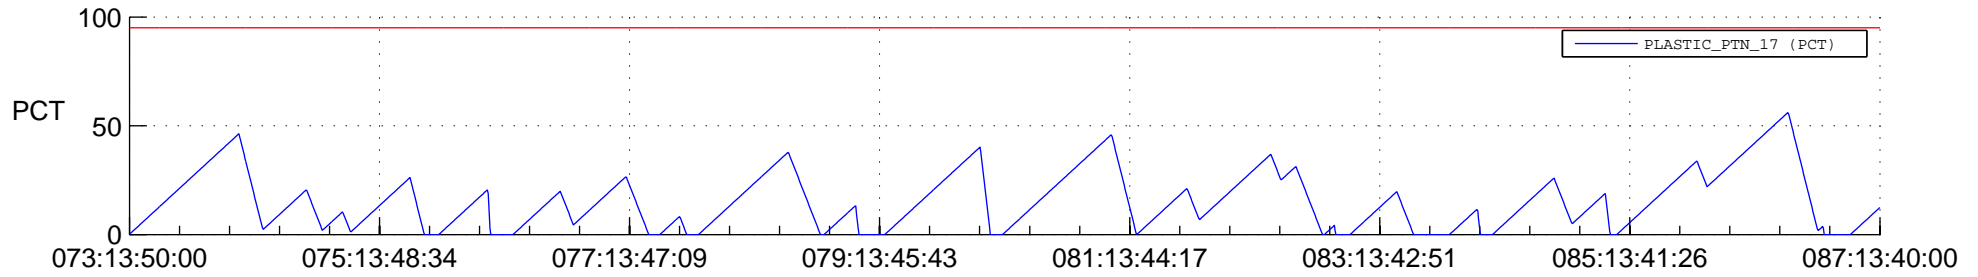

STEREO BEHIND SSR PCT Full Prediction

SWAVES_Percent_Full_Prediction

IMPACT_Percent_Full_Prediction

PLASTIC_Percent_Full_Prediction

Spacecraft_DownLink_Rate

Ground Time (2012:073:13:50:00.000 -2012:087:13:40:00.000)