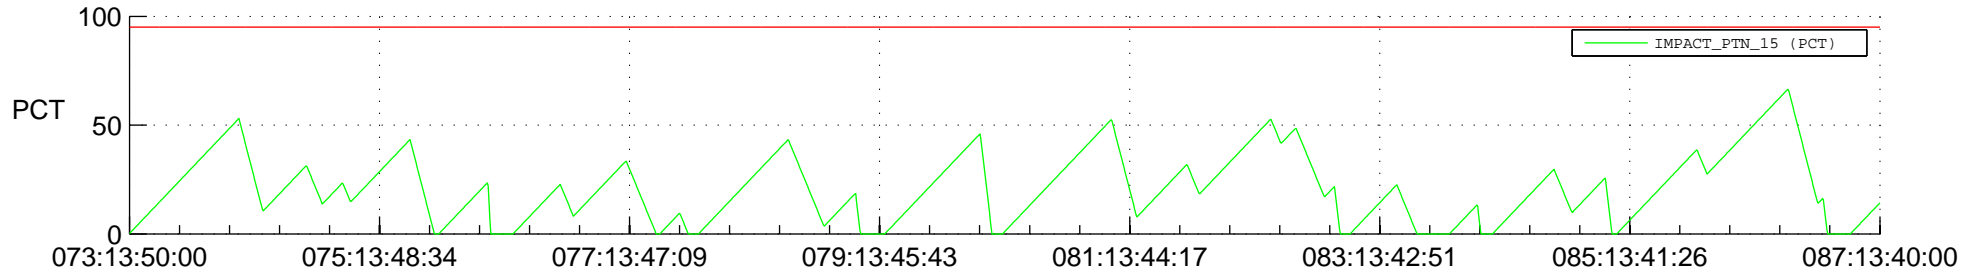

STEREO BEHIND SSR PCT Full Prediction

SWAVES_Percent_Full_Prediction

IMPACT_Percent_Full_Prediction

PLASTIC_Percent_Full_Prediction

Spacecraft_DownLink_Rate

Ground Time (2012:073:13:50:00.000 -2012:087:13:40:00.000)