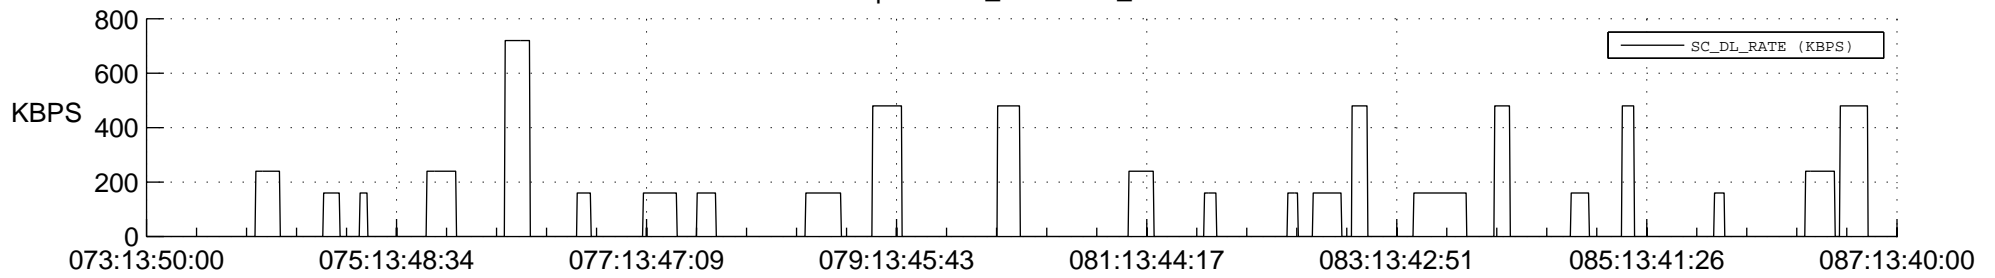

STEREO BEHIND SSR PCT Full Prediction

SWAVES_Percent_Full_Prediction

IMPACT_Percent_Full_Prediction

PLASTIC_Percent_Full_Prediction

Spacecraft_DownLink_Rate

Ground Time (2012:073:13:50:00.000 -2012:087:13:40:00.000)