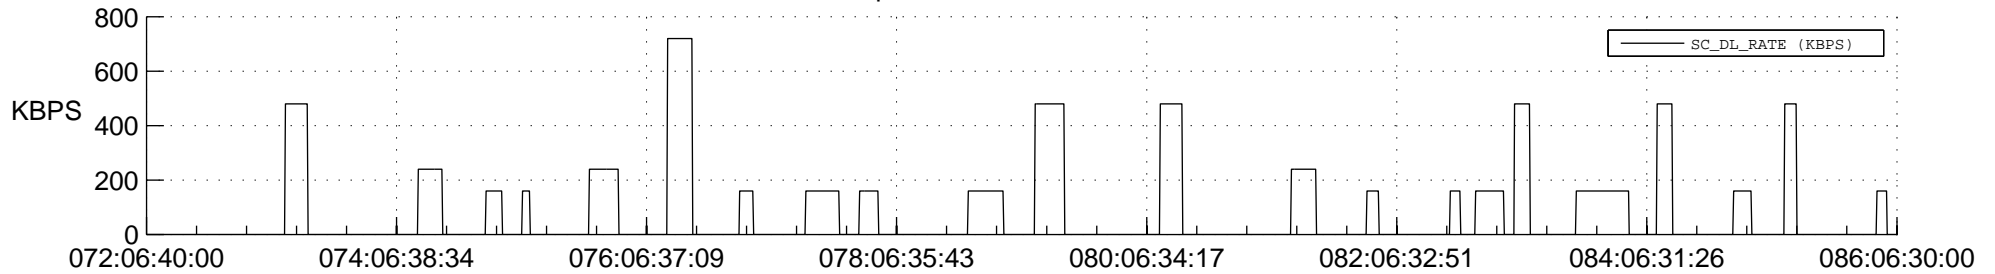

## Spacecraft\_DownLink\_Rate

Ground Time (2012:072:06:40:00.000 -2012:086:06:30:00.000)