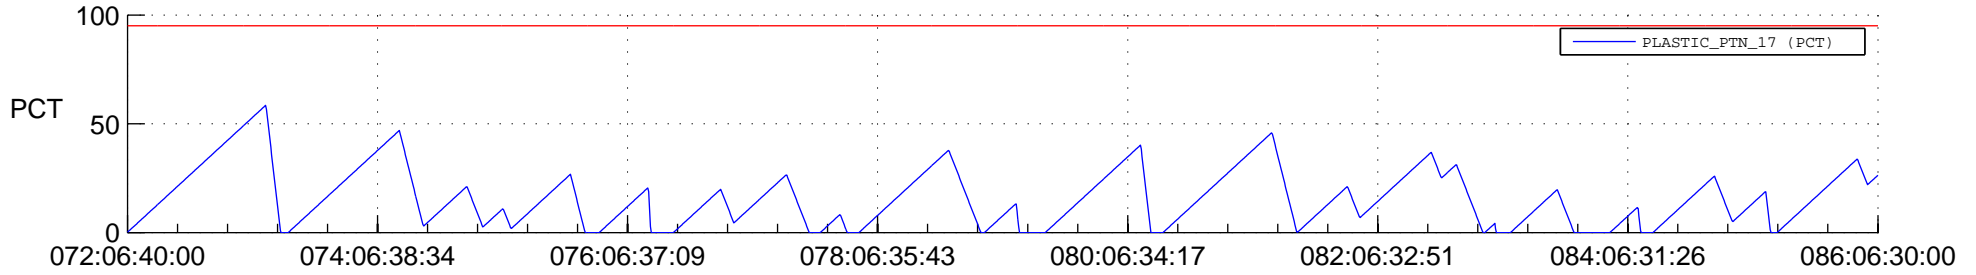

# STEREO BEHIND SSR PCT Full Prediction

## SWAVES\_Percent\_Full\_Prediction

## Spacecraft\_DownLink\_Rate

Ground Time (2012:072:06:40:00.000 -2012:086:06:30:00.000)