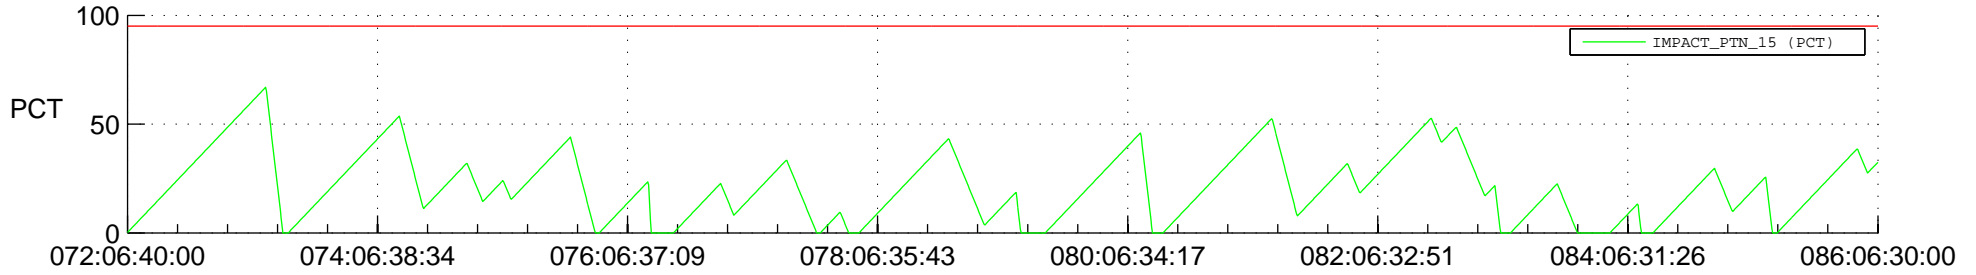

IMPACT_Percent_Full_Prediction