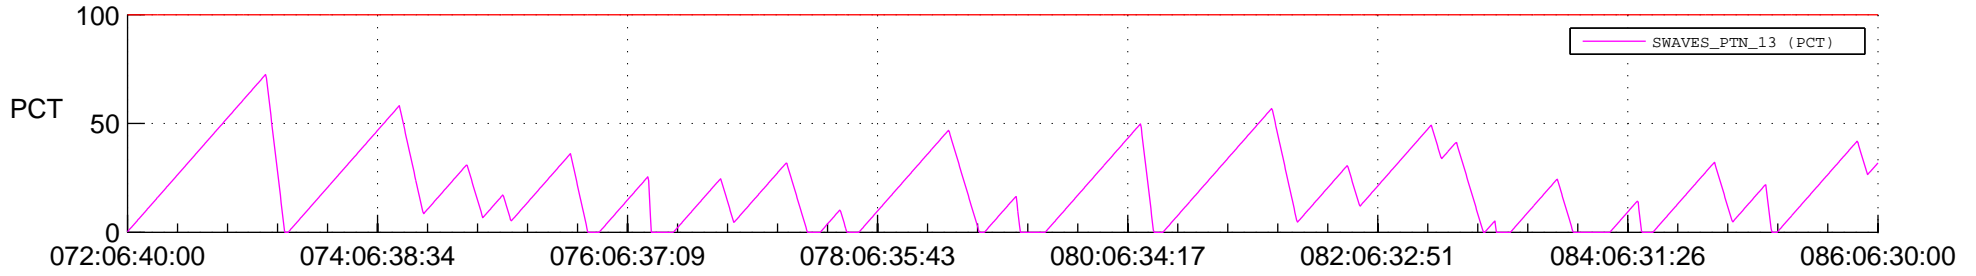

# STEREO BEHIND SSR PCT Full Prediction

## SWAVES\_Percent\_Full\_Prediction

## Spacecraft\_DownLink\_Rate

Ground Time (2012:072:06:40:00.000 -2012:086:06:30:00.000)