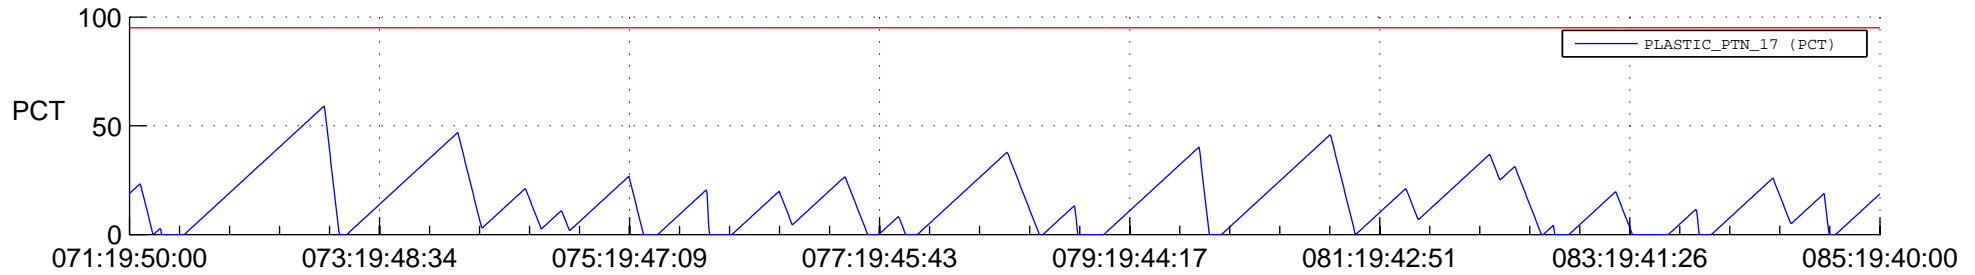

STEREO BEHIND SSR PCT Full Prediction

SWAVES_Percent_Full_Prediction

IMPACT_Percent_Full_Prediction

PLASTIC_Percent_Full_Prediction

Spacecraft_DownLink_Rate

Ground Time (2012:071:19:50:00.000 -2012:085:19:40:00.000)