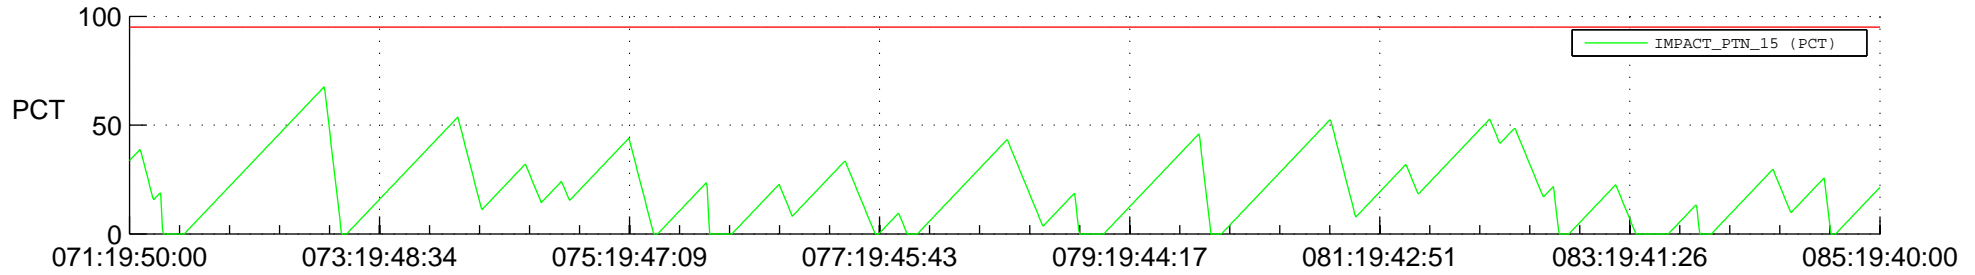

STEREO BEHIND SSR PCT Full Prediction

SWAVES_Percent_Full_Prediction

IMPACT_Percent_Full_Prediction

PLASTIC_Percent_Full_Prediction

Spacecraft_DownLink_Rate

Ground Time (2012:071:19:50:00.000 -2012:085:19:40:00.000)