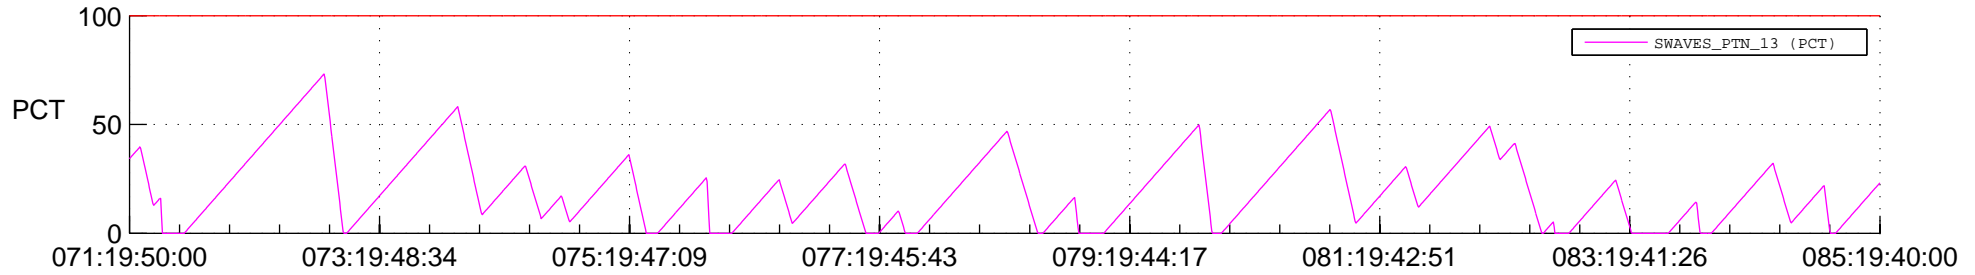

STEREO BEHIND SSR PCT Full Prediction

SWAVES_Percent_Full_Prediction

IMPACT_Percent_Full_Prediction

PLASTIC_Percent_Full_Prediction

Spacecraft_DownLink_Rate

Ground Time (2012:071:19:50:00.000 -2012:085:19:40:00.000)