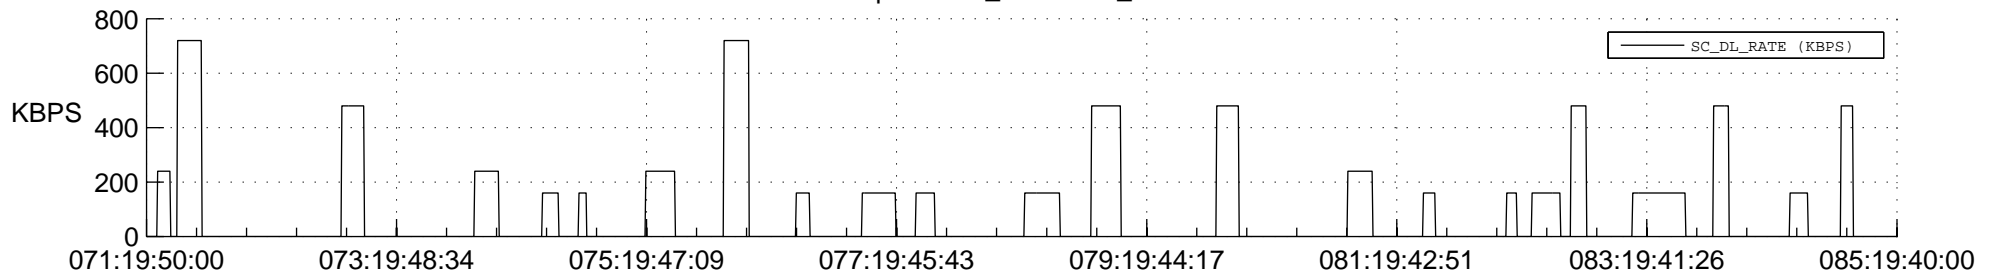

STEREO BEHIND SSR PCT Full Prediction

SWAVES_Percent_Full_Prediction

IMPACT_Percent_Full_Prediction

PLASTIC_Percent_Full_Prediction

Spacecraft_DownLink_Rate

Ground Time (2012:071:19:50:00.000 -2012:085:19:40:00.000)