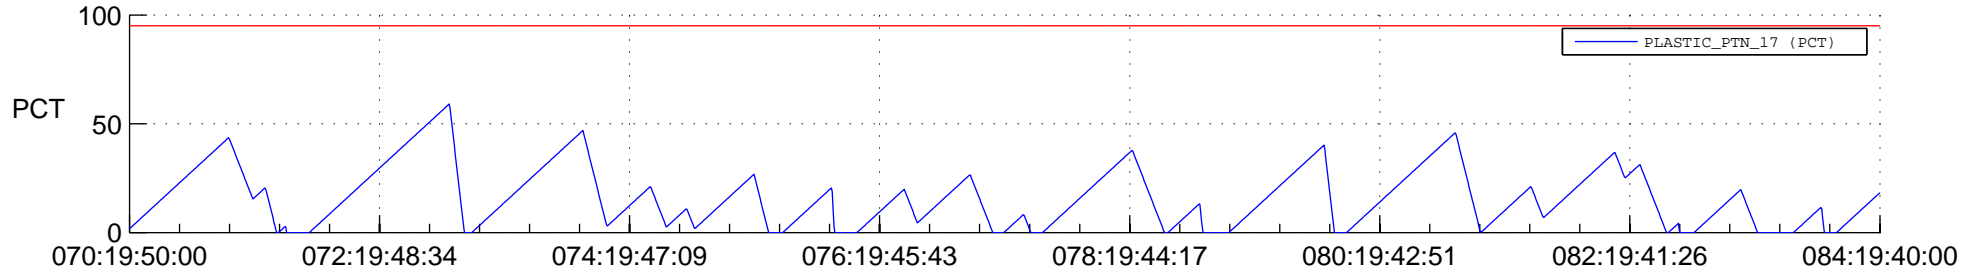

# STEREO BEHIND SSR PCT Full Prediction

## SWAVES\_Percent\_Full\_Prediction

## Spacecraft\_DownLink\_Rate

Ground Time (2012:070:19:50:00.000 -2012:084:19:40:00.000)