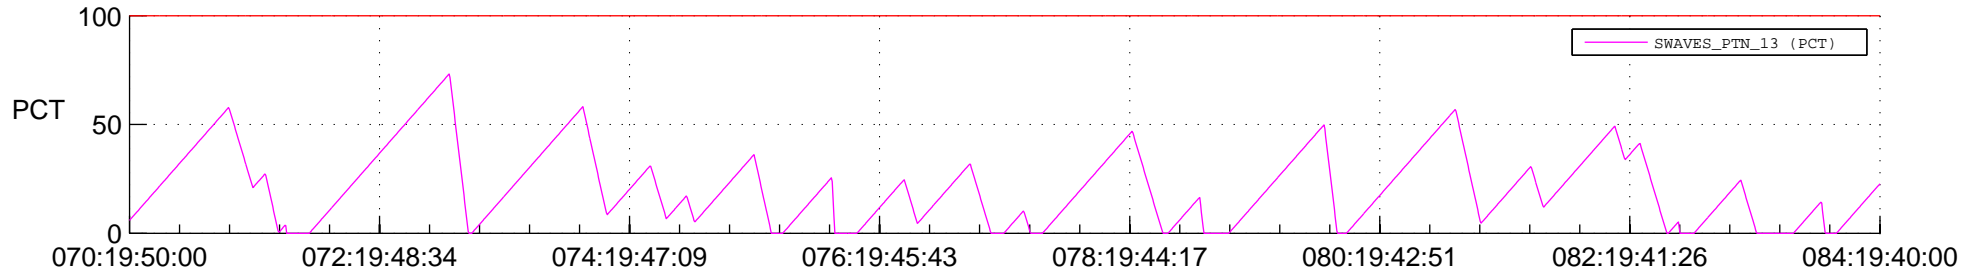

# STEREO BEHIND SSR PCT Full Prediction

## SWAVES\_Percent\_Full\_Prediction

## Spacecraft\_DownLink\_Rate

Ground Time (2012:070:19:50:00.000 -2012:084:19:40:00.000)