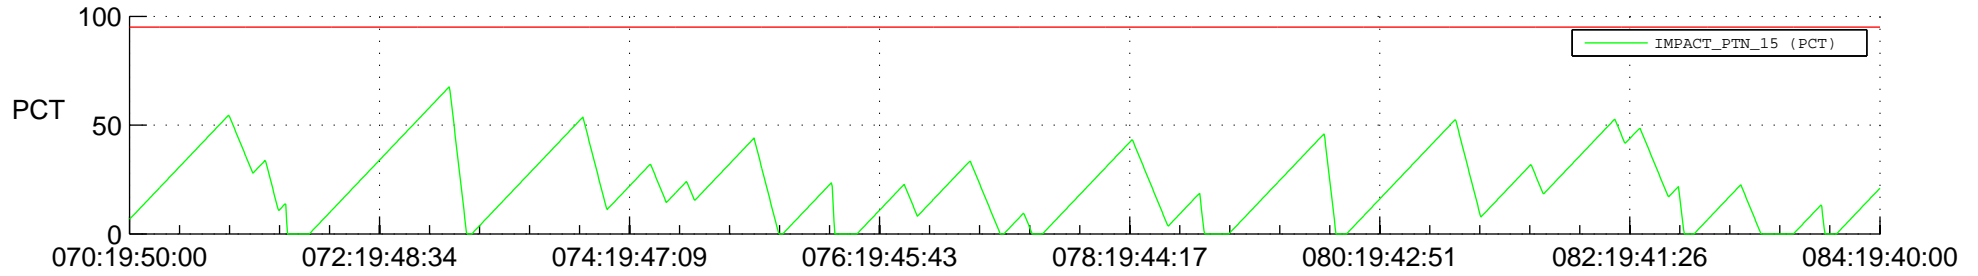

IMPACT_Percent_Full_Prediction