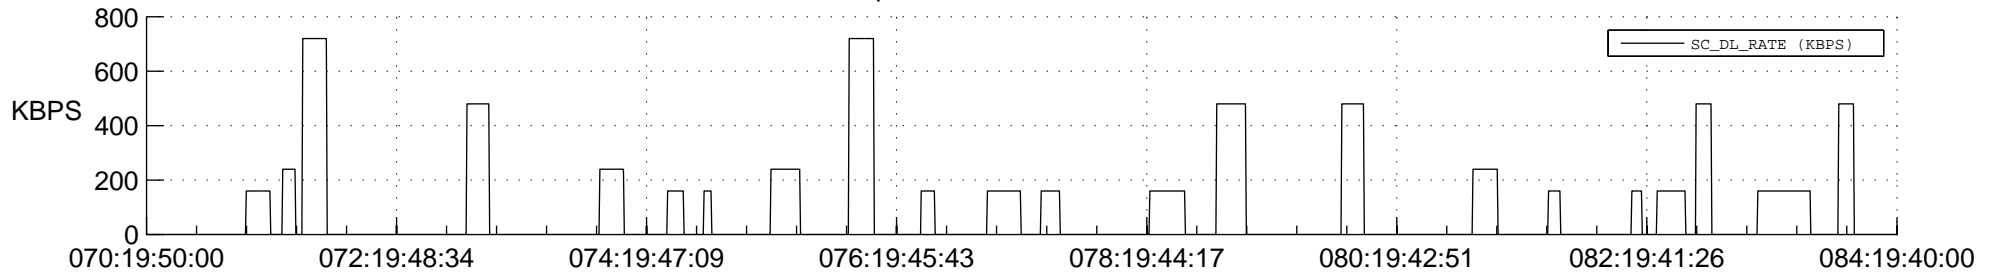

## Spacecraft\_DownLink\_Rate

Ground Time (2012:070:19:50:00.000 -2012:084:19:40:00.000)