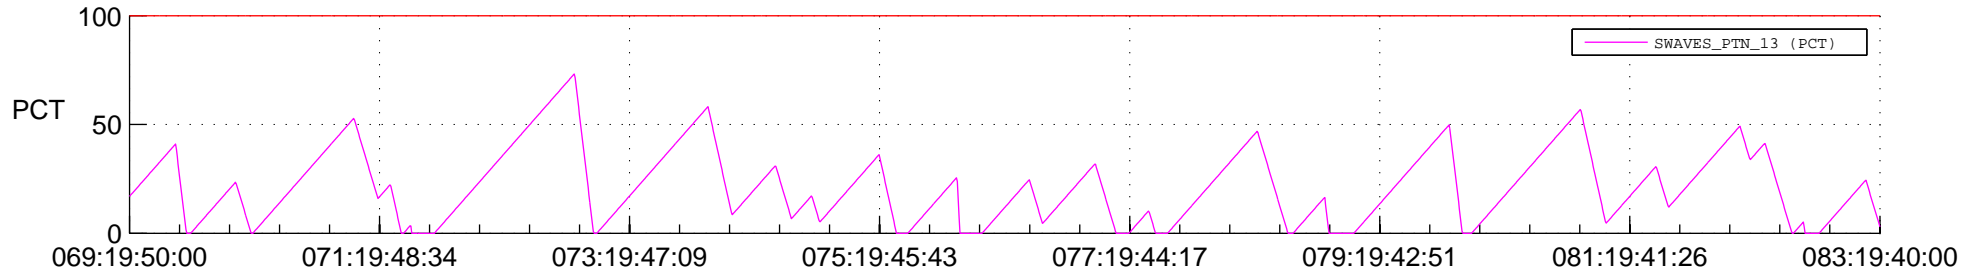

# STEREO BEHIND SSR PCT Full Prediction

## SWAVES\_Percent\_Full\_Prediction