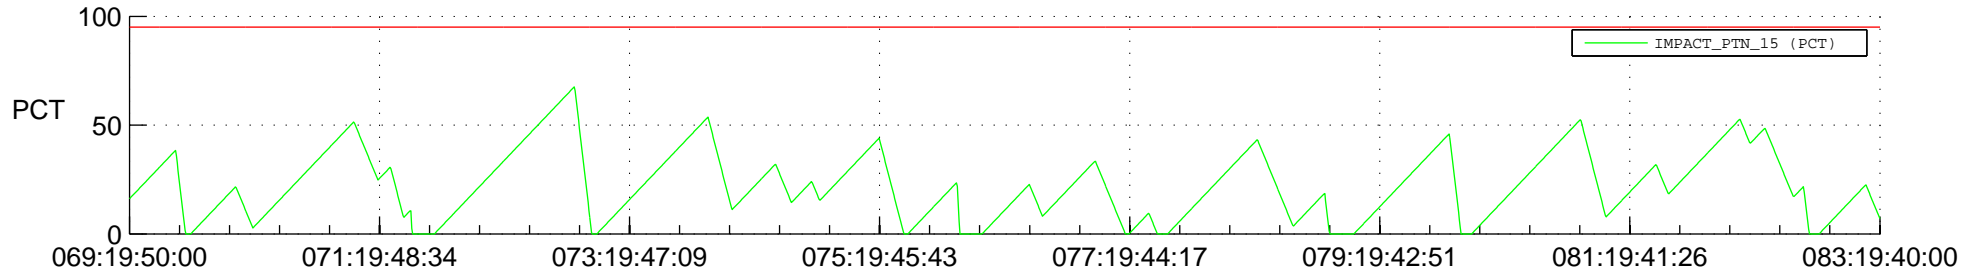

IMPACT_Percent_Full_Prediction