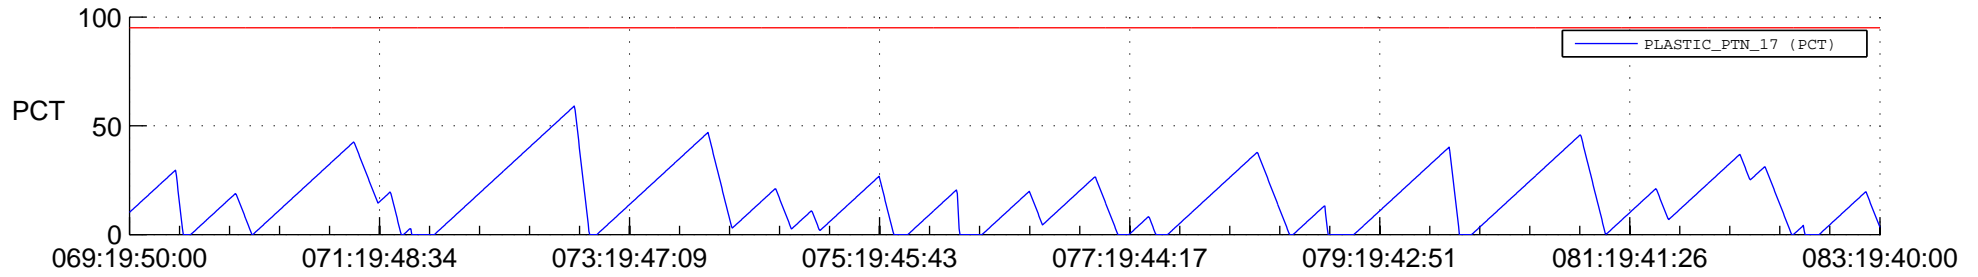

PLASTIC_Percent_Full_Prediction