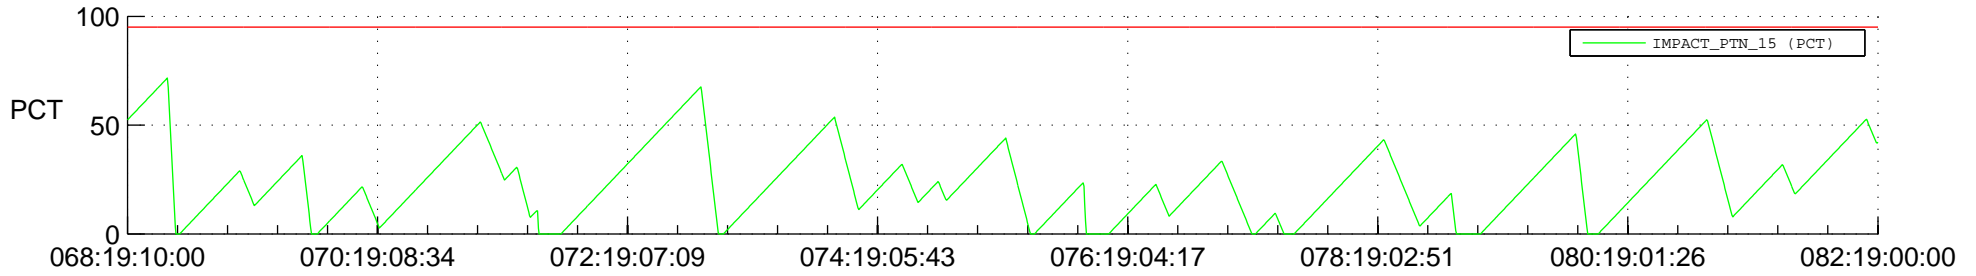

STEREO BEHIND SSR PCT Full Prediction

SWAVES_Percent_Full_Prediction

IMPACT_Percent_Full_Prediction

PLASTIC_Percent_Full_Prediction

Spacecraft_DownLink_Rate

Ground Time (2012:068:19:10:00.000 -2012:082:19:00:00.000)