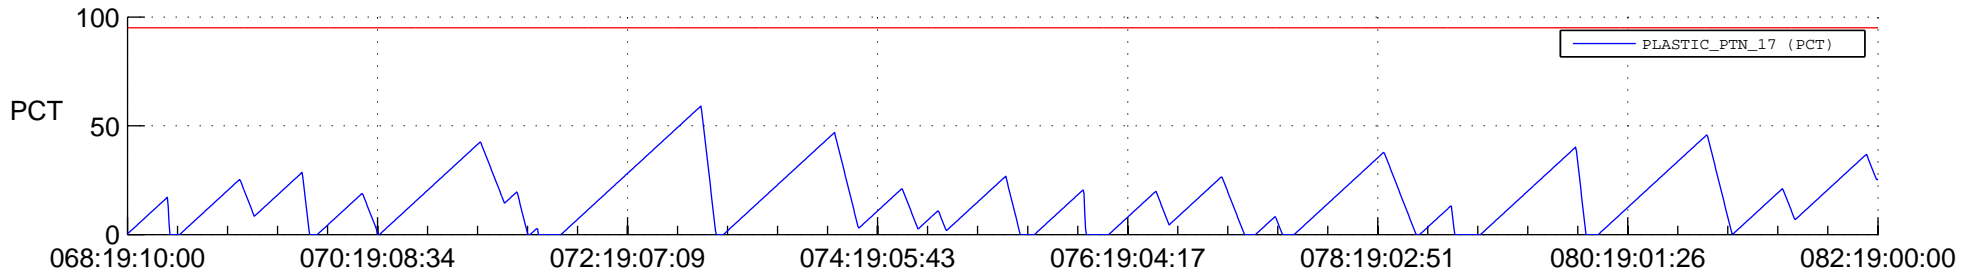

STEREO BEHIND SSR PCT Full Prediction

SWAVES_Percent_Full_Prediction

IMPACT_Percent_Full_Prediction

PLASTIC_Percent_Full_Prediction

Spacecraft_DownLink_Rate

Ground Time (2012:068:19:10:00.000 -2012:082:19:00:00.000)