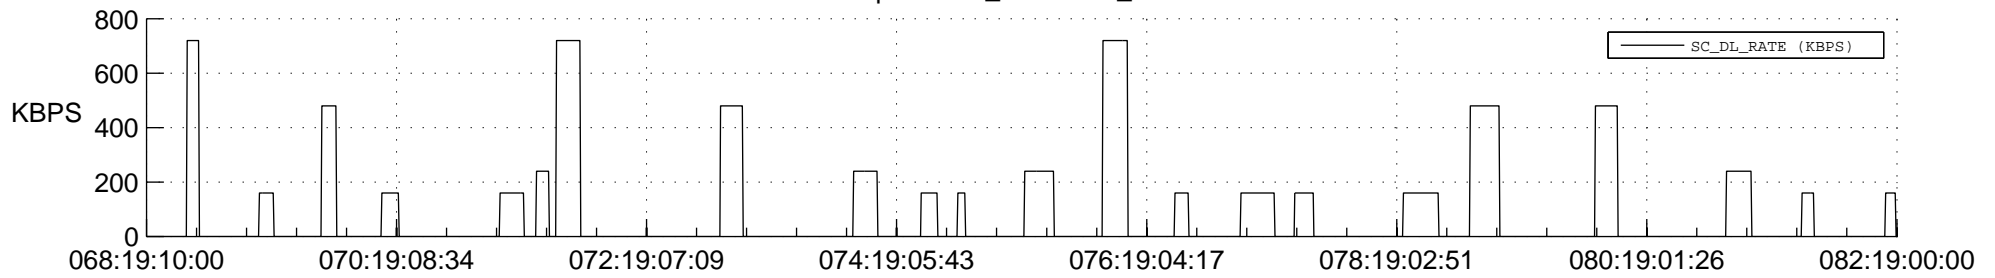

STEREO BEHIND SSR PCT Full Prediction

SWAVES_Percent_Full_Prediction

IMPACT_Percent_Full_Prediction

PLASTIC_Percent_Full_Prediction

Spacecraft_DownLink_Rate

Ground Time (2012:068:19:10:00.000 -2012:082:19:00:00.000)