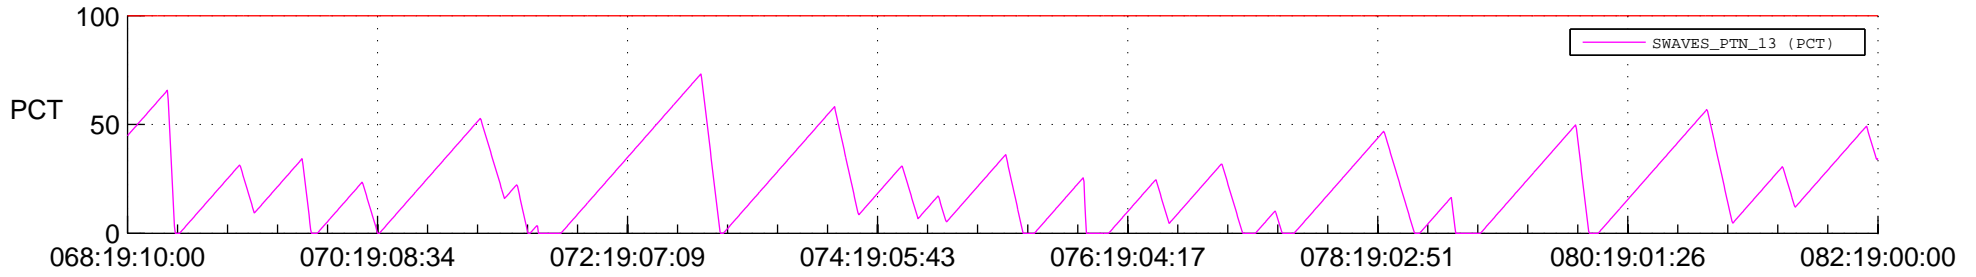

STEREO BEHIND SSR PCT Full Prediction

SWAVES_Percent_Full_Prediction

IMPACT_Percent_Full_Prediction

PLASTIC_Percent_Full_Prediction

Spacecraft_DownLink_Rate

Ground Time (2012:068:19:10:00.000 -2012:082:19:00:00.000)