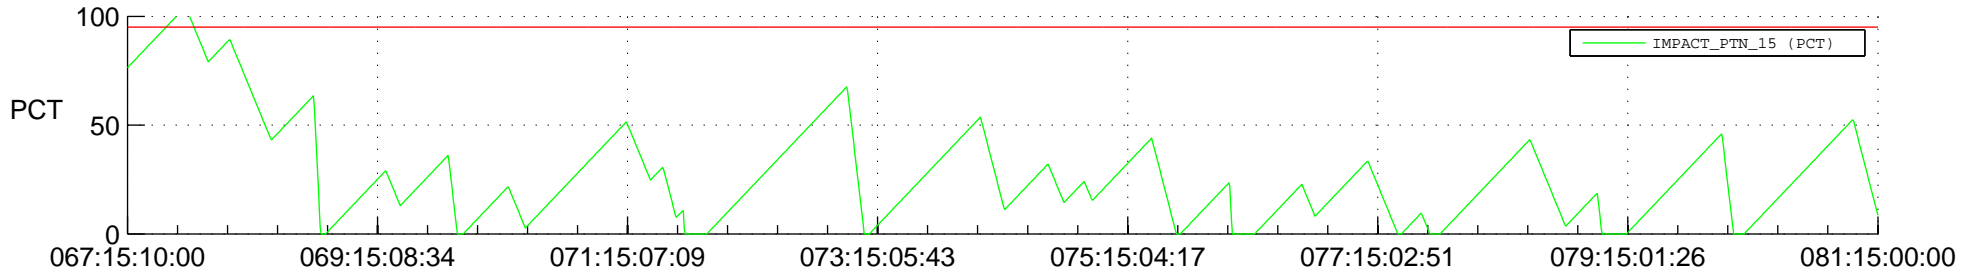

STEREO BEHIND SSR PCT Full Prediction

SWAVES_Percent_Full_Prediction

IMPACT_Percent_Full_Prediction

PLASTIC_Percent_Full_Prediction

Spacecraft_DownLink_Rate