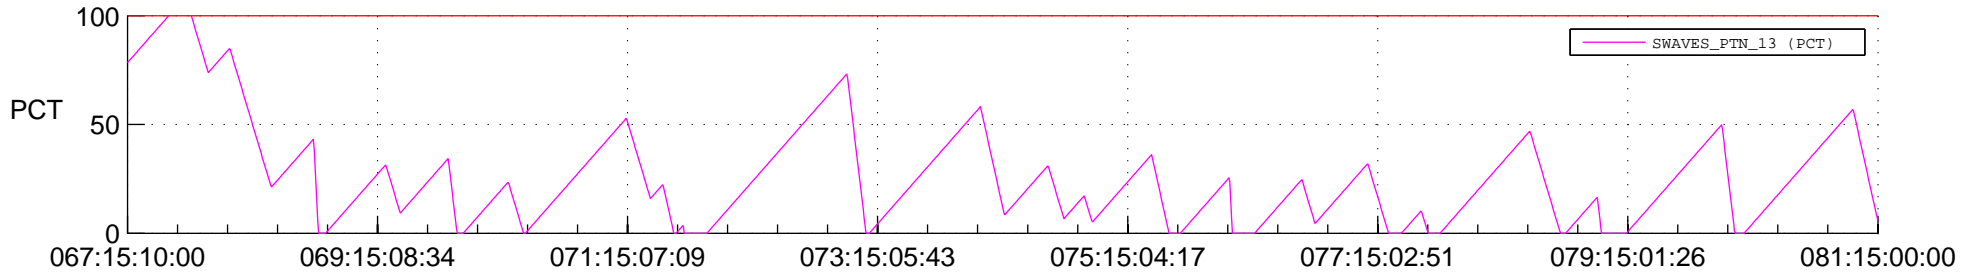

STEREO BEHIND SSR PCT Full Prediction

SWAVES_Percent_Full_Prediction

IMPACT_Percent_Full_Prediction

PLASTIC_Percent_Full_Prediction

Spacecraft_DownLink_Rate