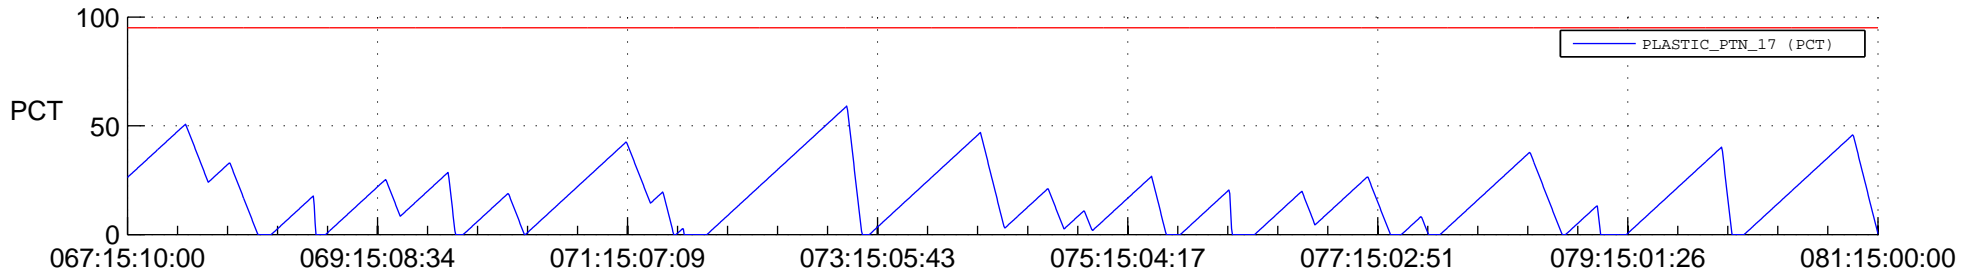

STEREO BEHIND SSR PCT Full Prediction

SWAVES_Percent_Full_Prediction

IMPACT_Percent_Full_Prediction

PLASTIC_Percent_Full_Prediction

Spacecraft_DownLink_Rate