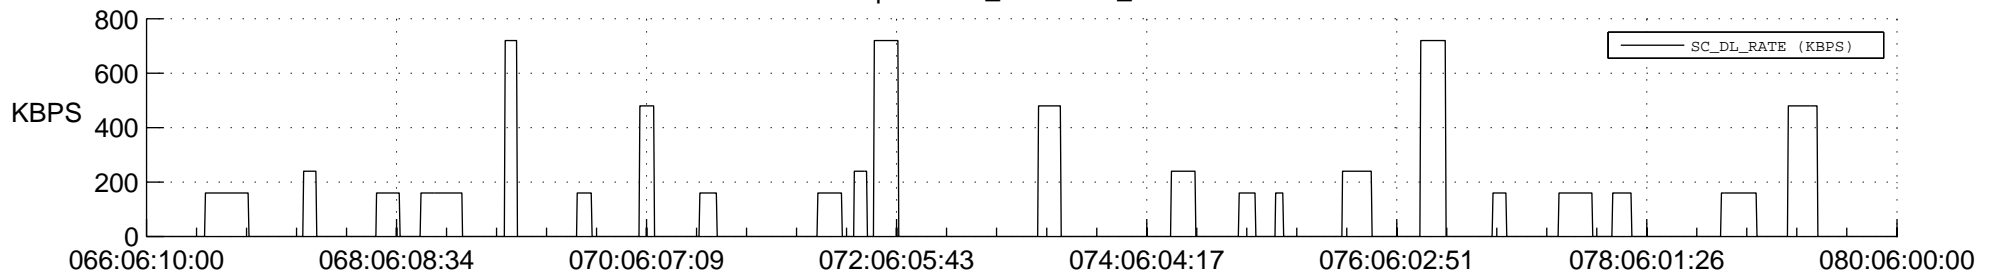

STEREO BEHIND SSR PCT Full Prediction

SWAVES_Percent_Full_Prediction

IMPACT_Percent_Full_Prediction

PLASTIC_Percent_Full_Prediction

Spacecraft_DownLink_Rate

Ground Time (2012:066:06:10:00.000 -2012:080:06:00:00.000)