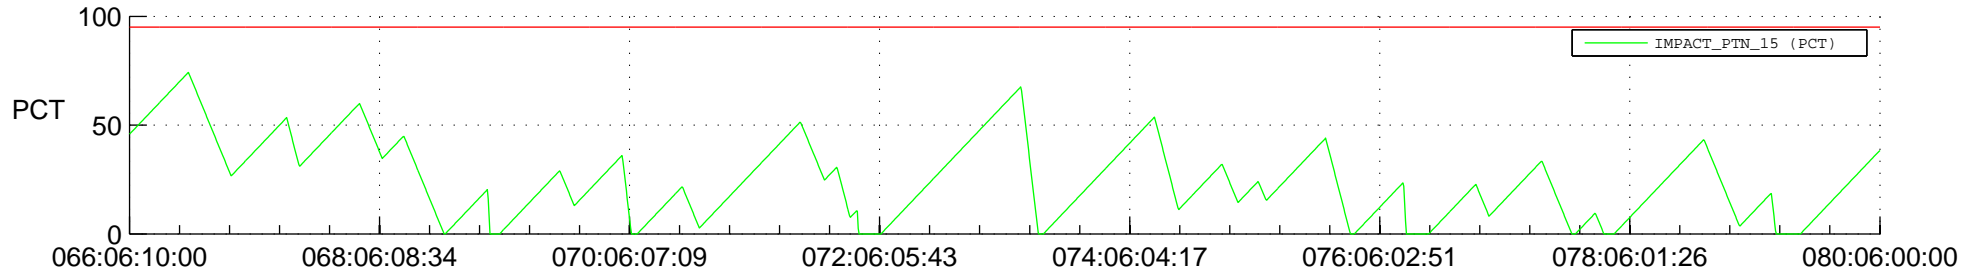

STEREO BEHIND SSR PCT Full Prediction

SWAVES_Percent_Full_Prediction

IMPACT_Percent_Full_Prediction

PLASTIC_Percent_Full_Prediction

Spacecraft_DownLink_Rate

Ground Time (2012:066:06:10:00.000 -2012:080:06:00:00.000)