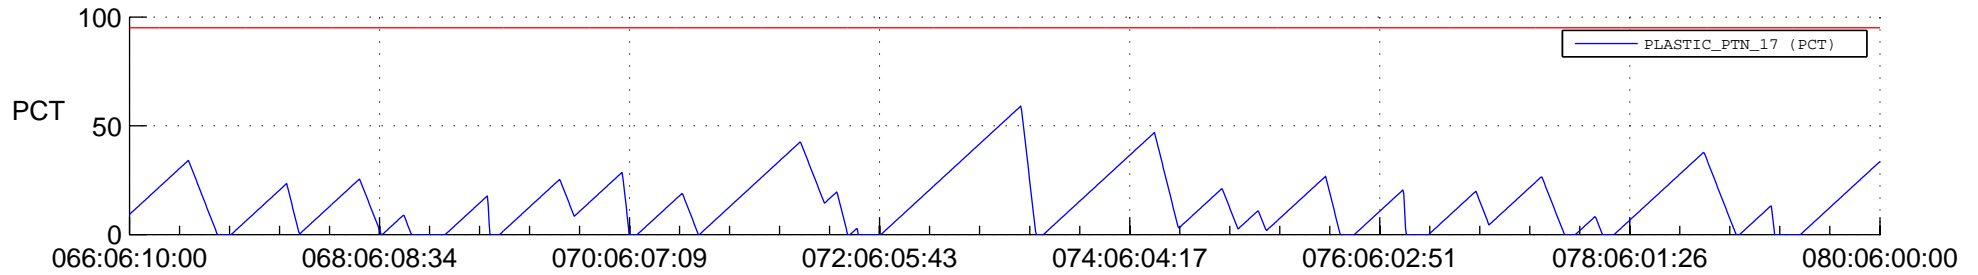

STEREO BEHIND SSR PCT Full Prediction

SWAVES_Percent_Full_Prediction

IMPACT_Percent_Full_Prediction

PLASTIC_Percent_Full_Prediction

Spacecraft_DownLink_Rate

Ground Time (2012:066:06:10:00.000 -2012:080:06:00:00.000)