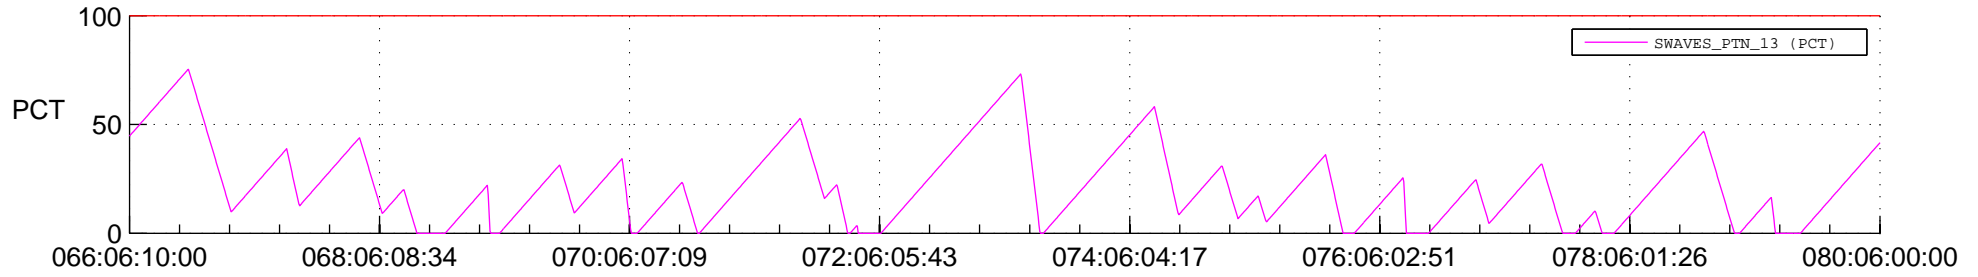

STEREO BEHIND SSR PCT Full Prediction

SWAVES_Percent_Full_Prediction

IMPACT_Percent_Full_Prediction

PLASTIC_Percent_Full_Prediction

Spacecraft_DownLink_Rate

Ground Time (2012:066:06:10:00.000 -2012:080:06:00:00.000)