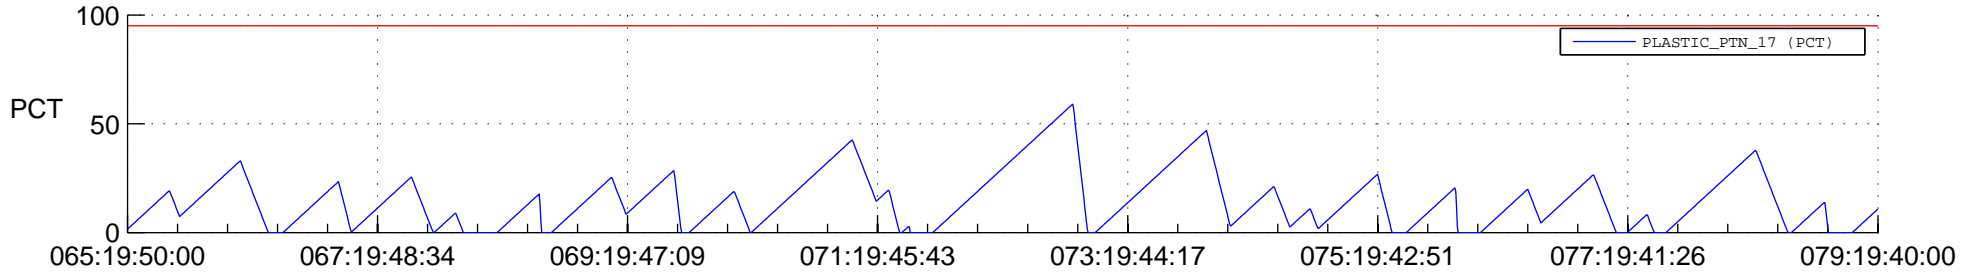

STEREO BEHIND SSR PCT Full Prediction

SWAVES_Percent_Full_Prediction

IMPACT_Percent_Full_Prediction

PLASTIC_Percent_Full_Prediction

Spacecraft_DownLink_Rate