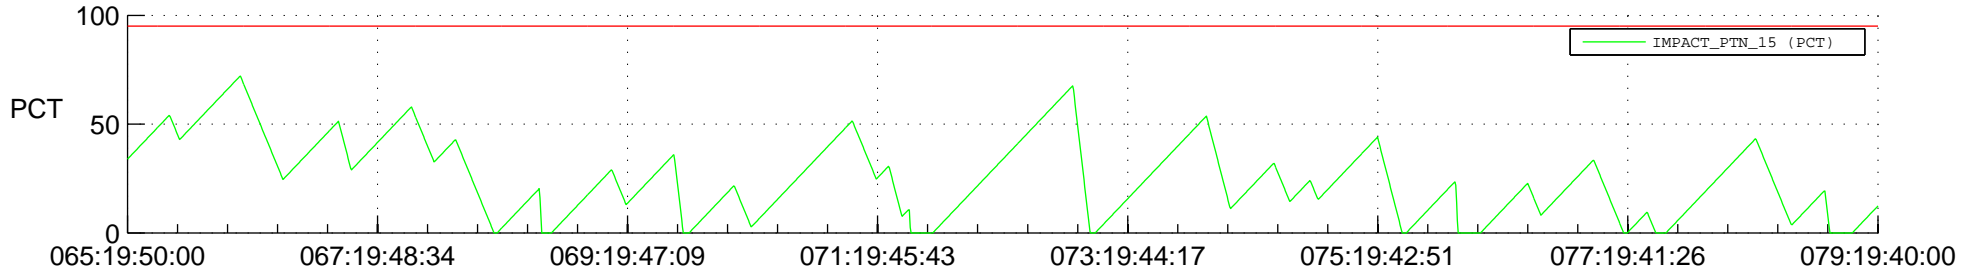

STEREO BEHIND SSR PCT Full Prediction

SWAVES_Percent_Full_Prediction

IMPACT_Percent_Full_Prediction

PLASTIC_Percent_Full_Prediction

Spacecraft_DownLink_Rate