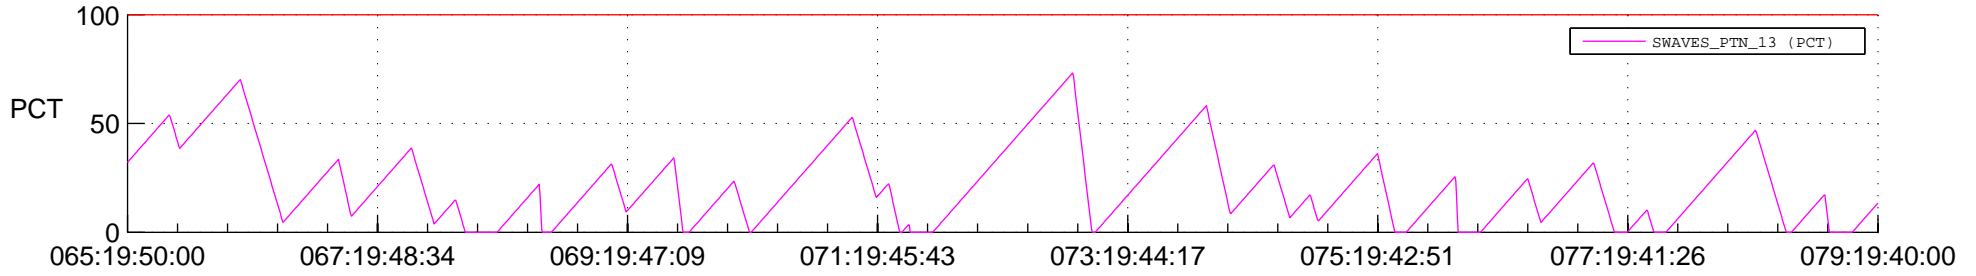

STEREO BEHIND SSR PCT Full Prediction

SWAVES_Percent_Full_Prediction

IMPACT_Percent_Full_Prediction

PLASTIC_Percent_Full_Prediction

Spacecraft_DownLink_Rate