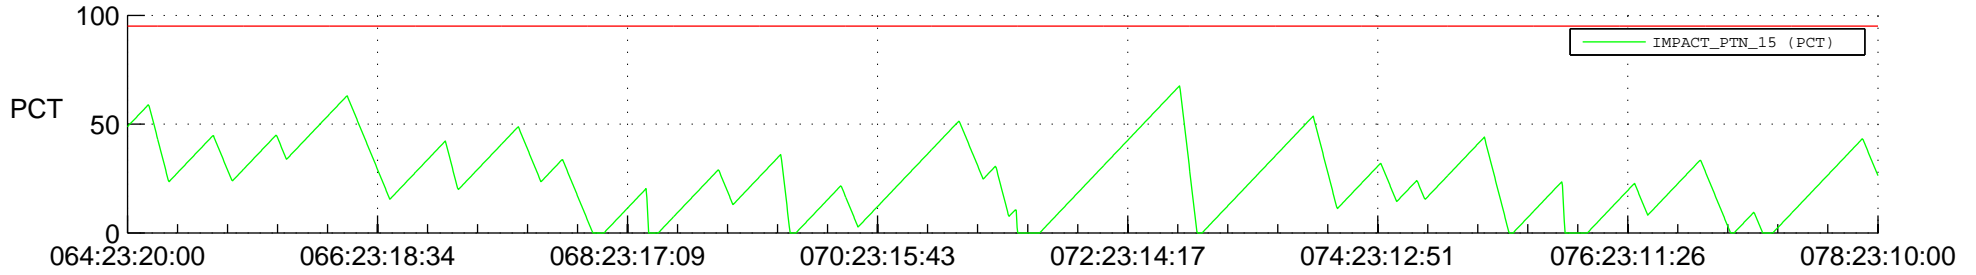

STEREO BEHIND SSR PCT Full Prediction

SWAVES_Percent_Full_Prediction

IMPACT_Percent_Full_Prediction

PLASTIC_Percent_Full_Prediction

Spacecraft_DownLink_Rate