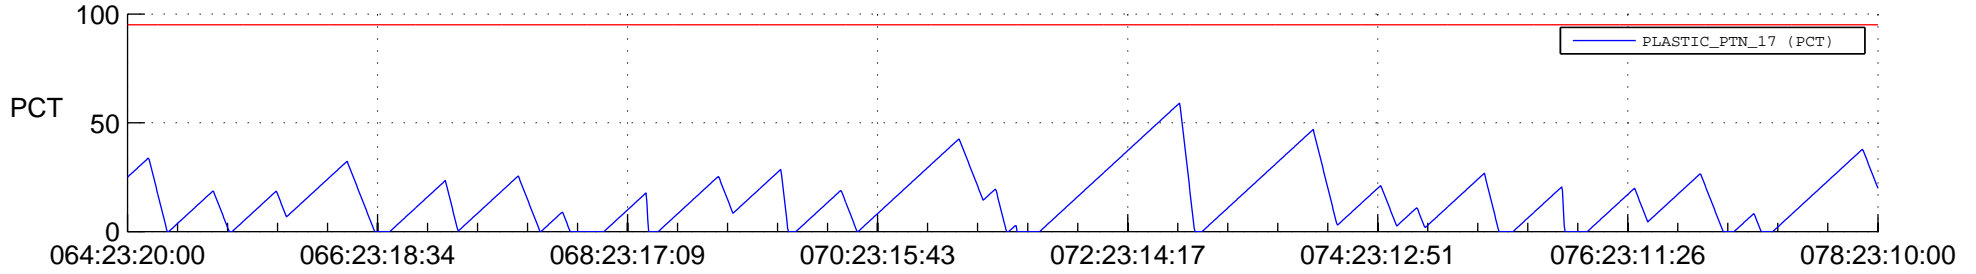

STEREO BEHIND SSR PCT Full Prediction

SWAVES_Percent_Full_Prediction

IMPACT_Percent_Full_Prediction

PLASTIC_Percent_Full_Prediction

Spacecraft_DownLink_Rate