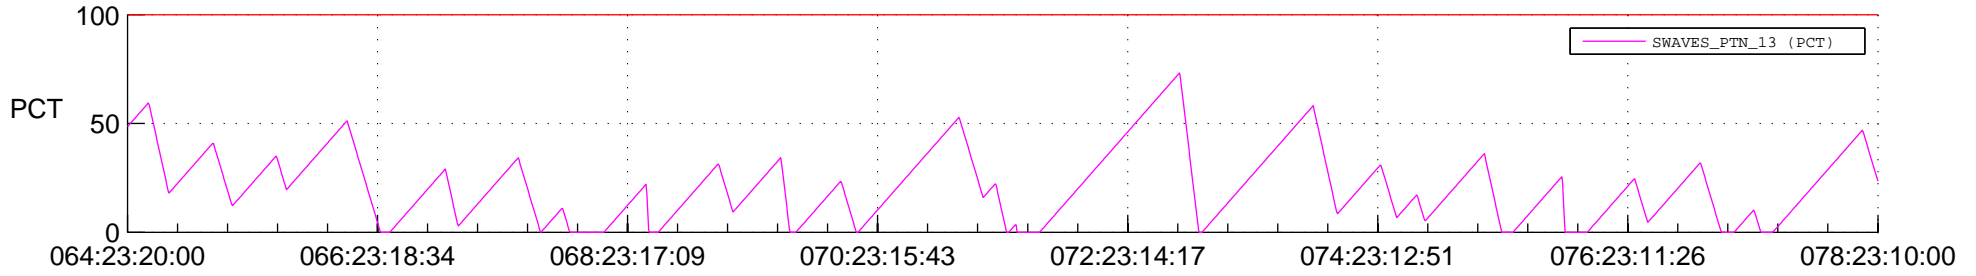

STEREO BEHIND SSR PCT Full Prediction

SWAVES_Percent_Full_Prediction

IMPACT_Percent_Full_Prediction

PLASTIC_Percent_Full_Prediction

Spacecraft_DownLink_Rate