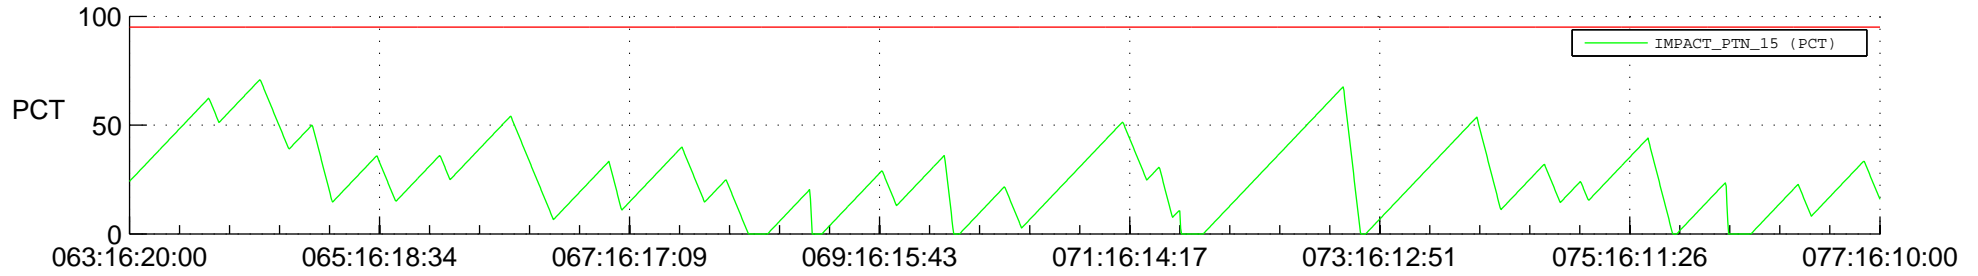

STEREO BEHIND SSR PCT Full Prediction

SWAVES_Percent_Full_Prediction

IMPACT_Percent_Full_Prediction

PLASTIC_Percent_Full_Prediction

Spacecraft_DownLink_Rate

Ground Time (2012:063:16:20:00.000 -2012:077:16:10:00.000)