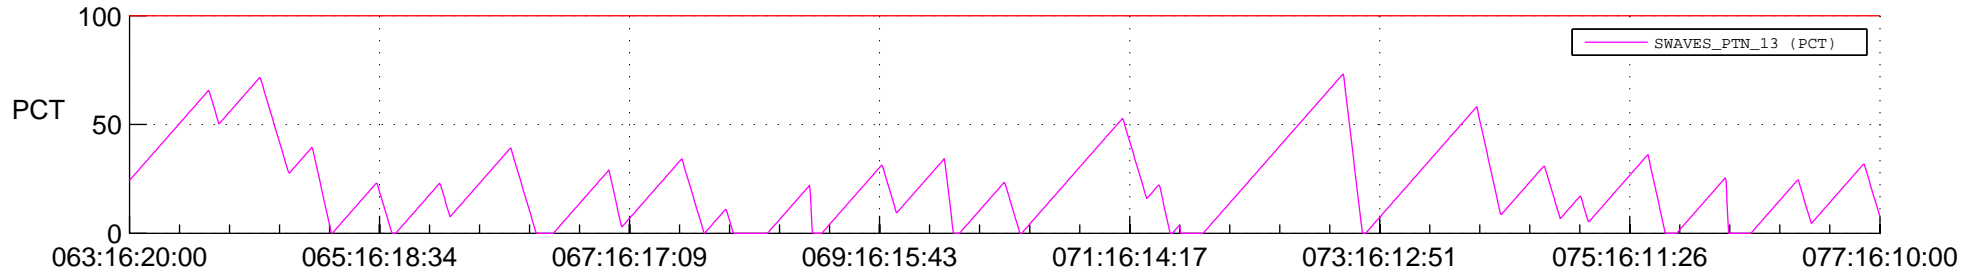

STEREO BEHIND SSR PCT Full Prediction

SWAVES_Percent_Full_Prediction

IMPACT_Percent_Full_Prediction

PLASTIC_Percent_Full_Prediction

Spacecraft_DownLink_Rate

Ground Time (2012:063:16:20:00.000 -2012:077:16:10:00.000)