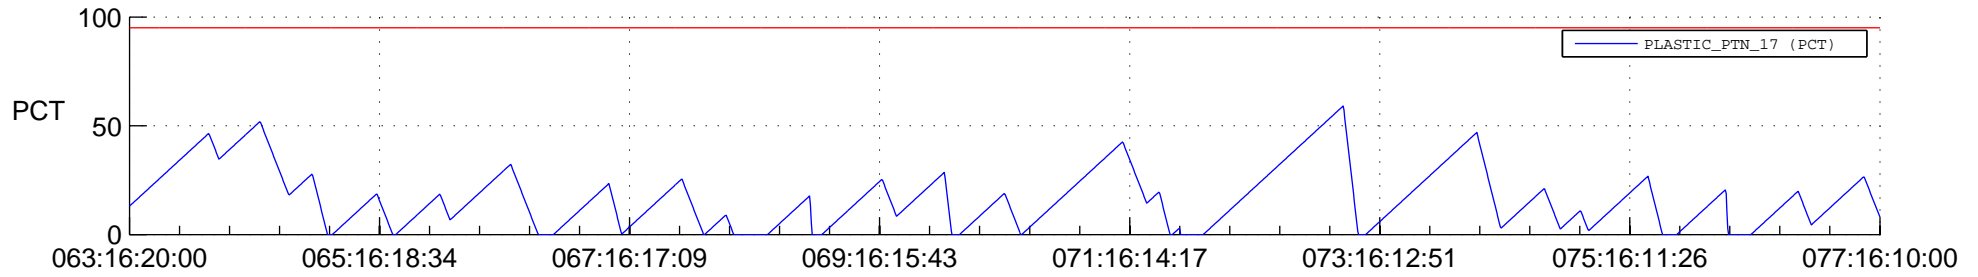

STEREO BEHIND SSR PCT Full Prediction

SWAVES_Percent_Full_Prediction

IMPACT_Percent_Full_Prediction

PLASTIC_Percent_Full_Prediction

Spacecraft_DownLink_Rate

Ground Time (2012:063:16:20:00.000 -2012:077:16:10:00.000)