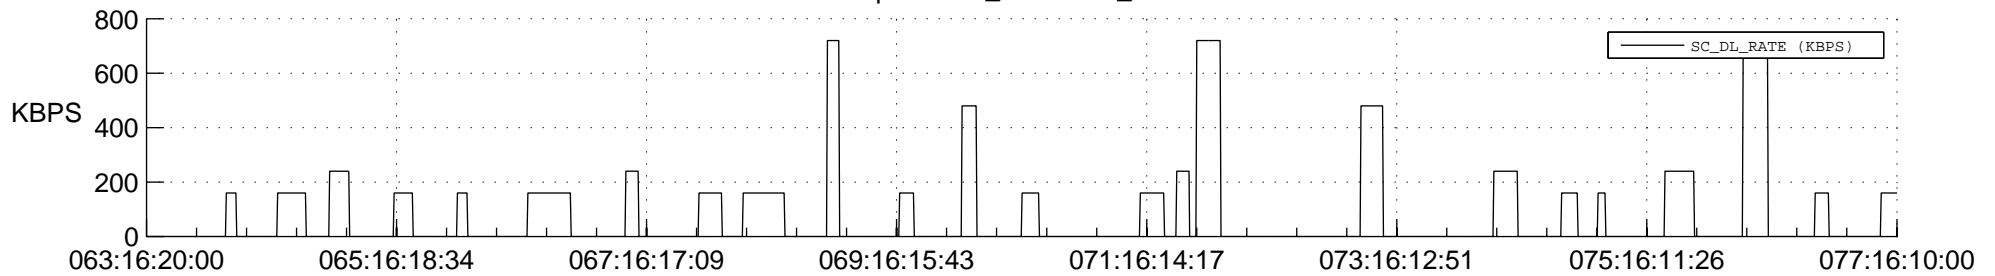

STEREO BEHIND SSR PCT Full Prediction

SWAVES_Percent_Full_Prediction

IMPACT_Percent_Full_Prediction

PLASTIC_Percent_Full_Prediction

Spacecraft_DownLink_Rate

Ground Time (2012:063:16:20:00.000 -2012:077:16:10:00.000)