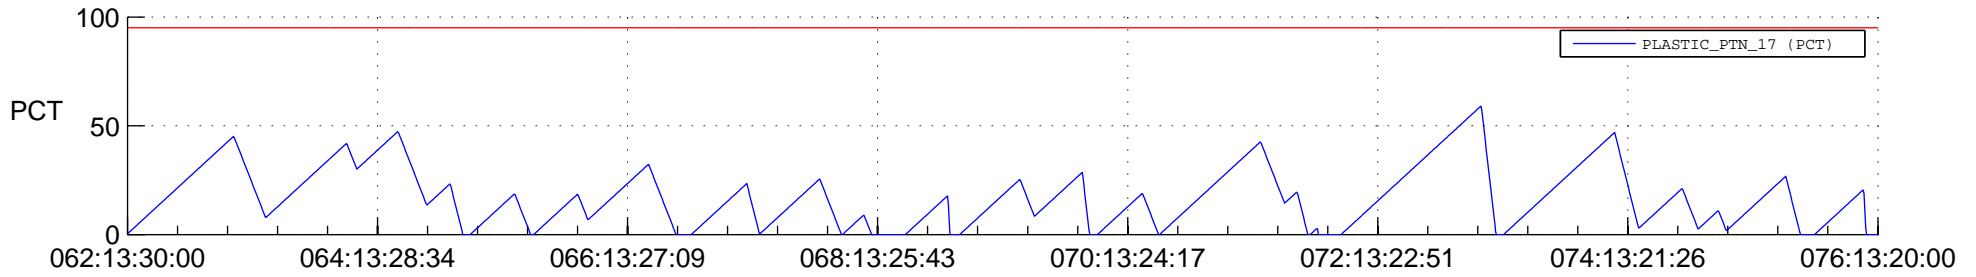

STEREO BEHIND SSR PCT Full Prediction

SWAVES_Percent_Full_Prediction

IMPACT_Percent_Full_Prediction

PLASTIC_Percent_Full_Prediction

Spacecraft_DownLink_Rate

Ground Time (2012:062:13:30:00.000 -2012:076:13:20:00.000)