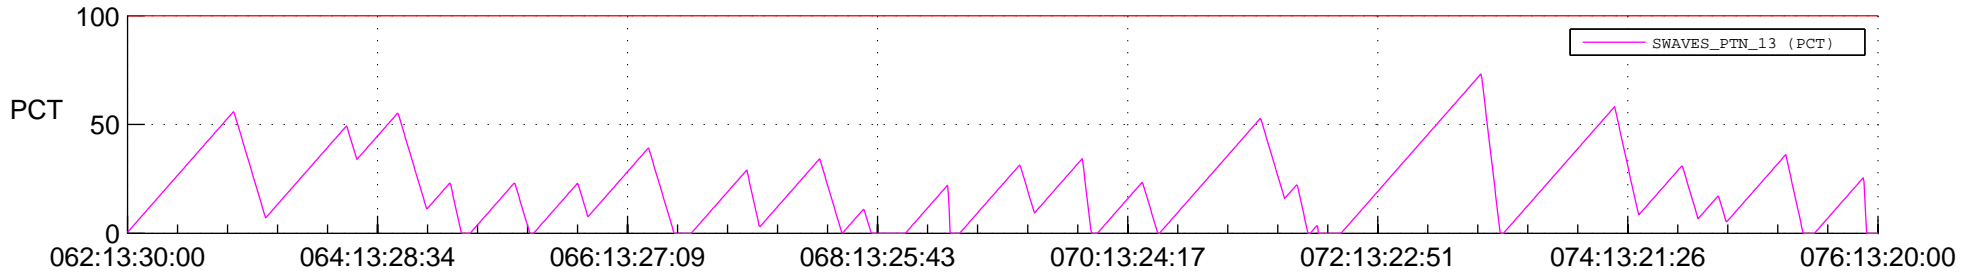

STEREO BEHIND SSR PCT Full Prediction

SWAVES_Percent_Full_Prediction

IMPACT_Percent_Full_Prediction

PLASTIC_Percent_Full_Prediction

Spacecraft_DownLink_Rate

Ground Time (2012:062:13:30:00.000 -2012:076:13:20:00.000)