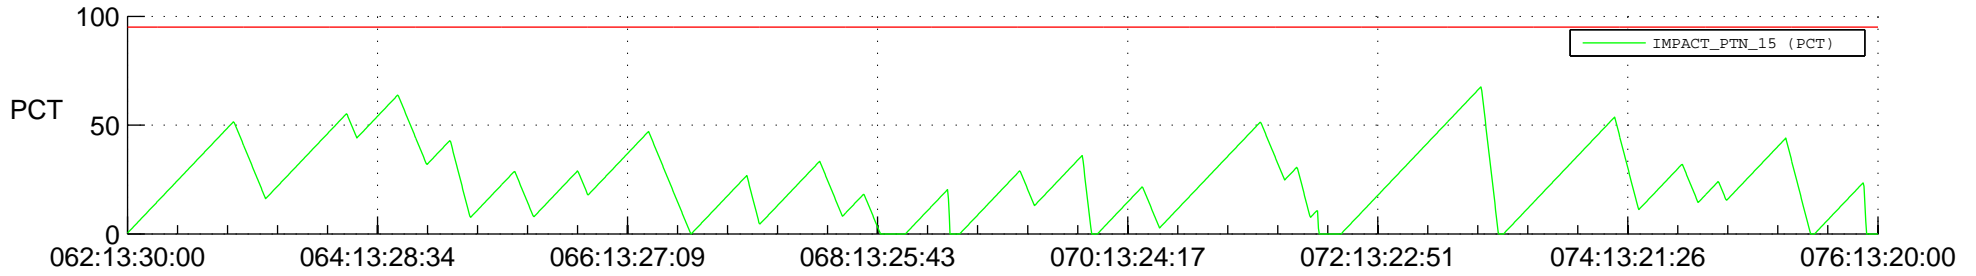

STEREO BEHIND SSR PCT Full Prediction

SWAVES_Percent_Full_Prediction

IMPACT_Percent_Full_Prediction

PLASTIC_Percent_Full_Prediction

Spacecraft_DownLink_Rate

Ground Time (2012:062:13:30:00.000 -2012:076:13:20:00.000)