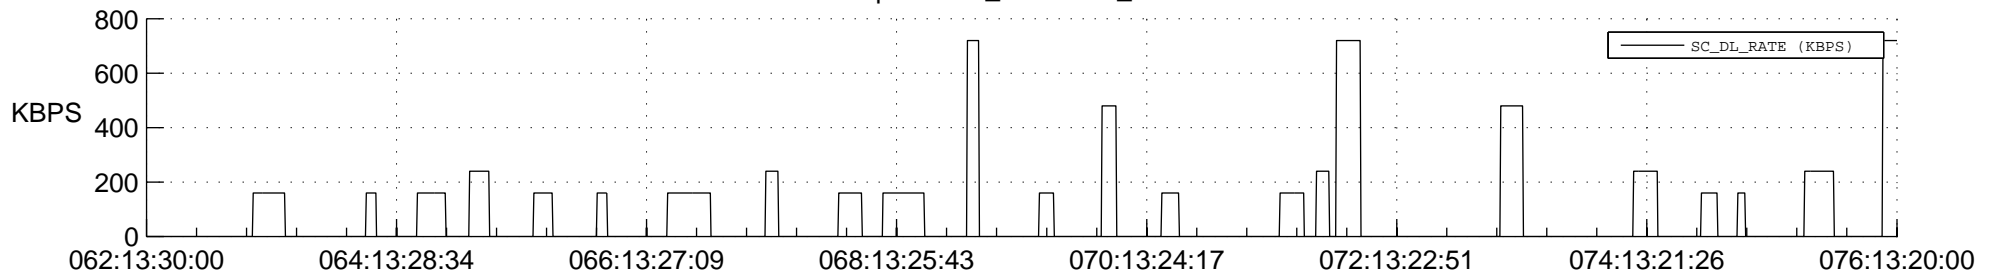

STEREO BEHIND SSR PCT Full Prediction

SWAVES_Percent_Full_Prediction

IMPACT_Percent_Full_Prediction

PLASTIC_Percent_Full_Prediction

Spacecraft_DownLink_Rate

Ground Time (2012:062:13:30:00.000 -2012:076:13:20:00.000)