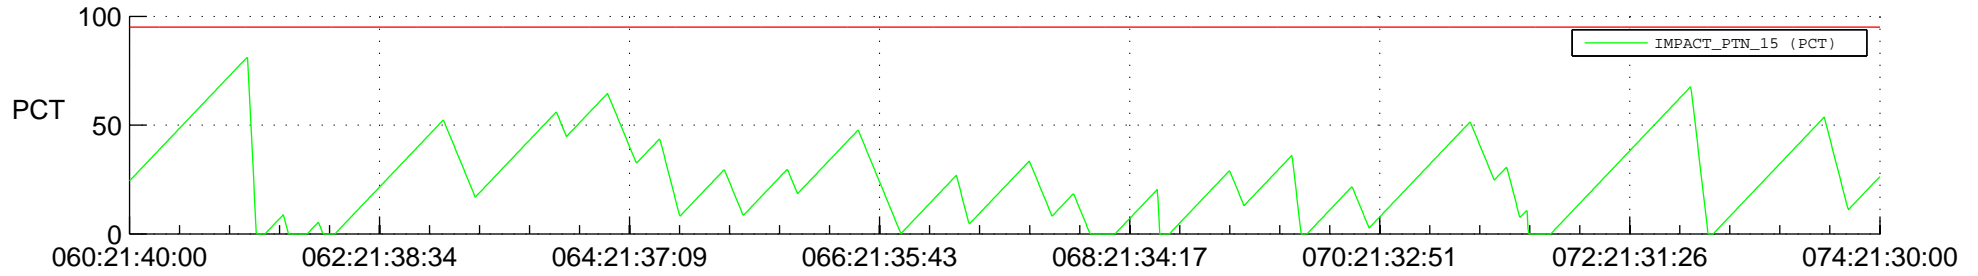

STEREO BEHIND SSR PCT Full Prediction

SWAVES_Percent_Full_Prediction

IMPACT_Percent_Full_Prediction

PLASTIC_Percent_Full_Prediction

Spacecraft_DownLink_Rate