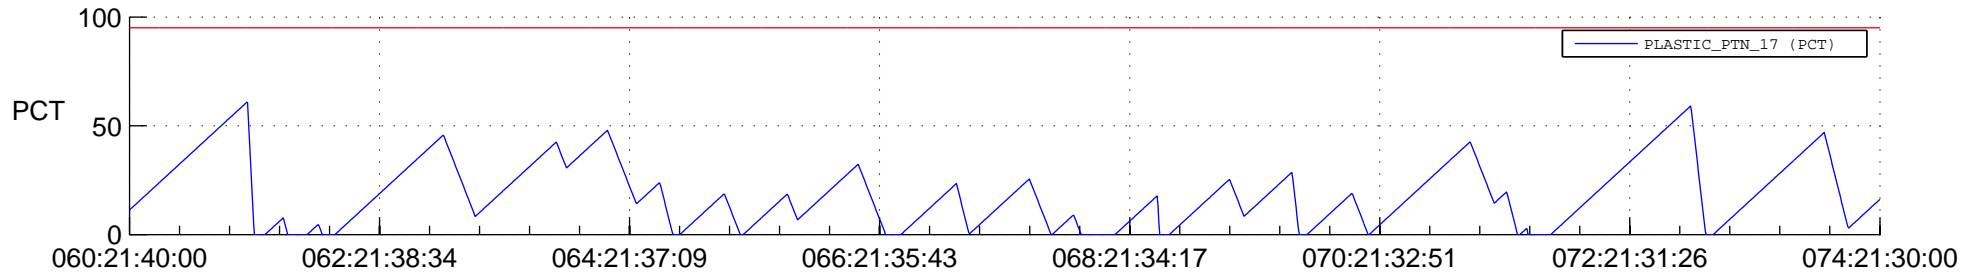

STEREO BEHIND SSR PCT Full Prediction

SWAVES_Percent_Full_Prediction

IMPACT_Percent_Full_Prediction

PLASTIC_Percent_Full_Prediction

Spacecraft_DownLink_Rate