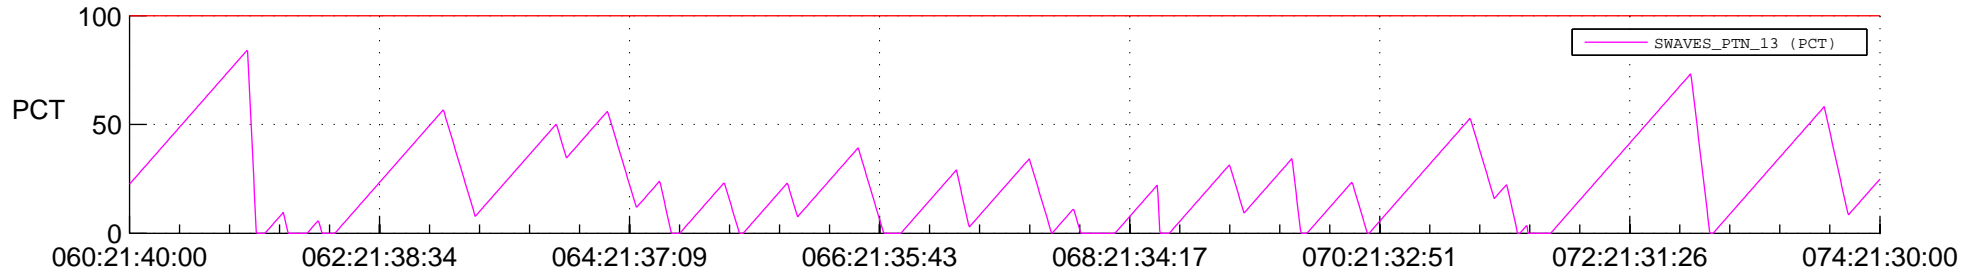

STEREO BEHIND SSR PCT Full Prediction

SWAVES_Percent_Full_Prediction

IMPACT_Percent_Full_Prediction

PLASTIC_Percent_Full_Prediction

Spacecraft_DownLink_Rate