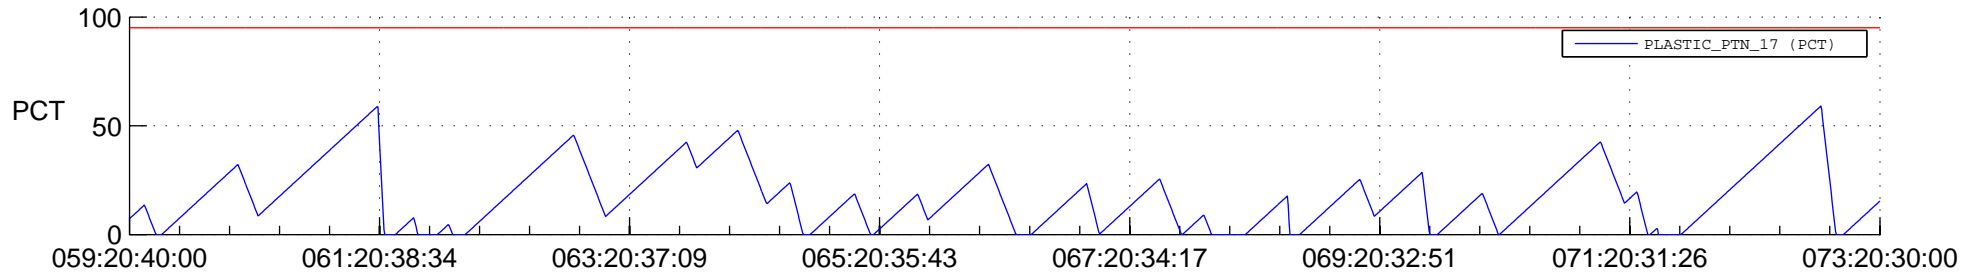

STEREO BEHIND SSR PCT Full Prediction

SWAVES_Percent_Full_Prediction

IMPACT_Percent_Full_Prediction

PLASTIC_Percent_Full_Prediction

Spacecraft_DownLink_Rate

Ground Time (2012:059:20:40:00.000 -2012:073:20:30:00.000)