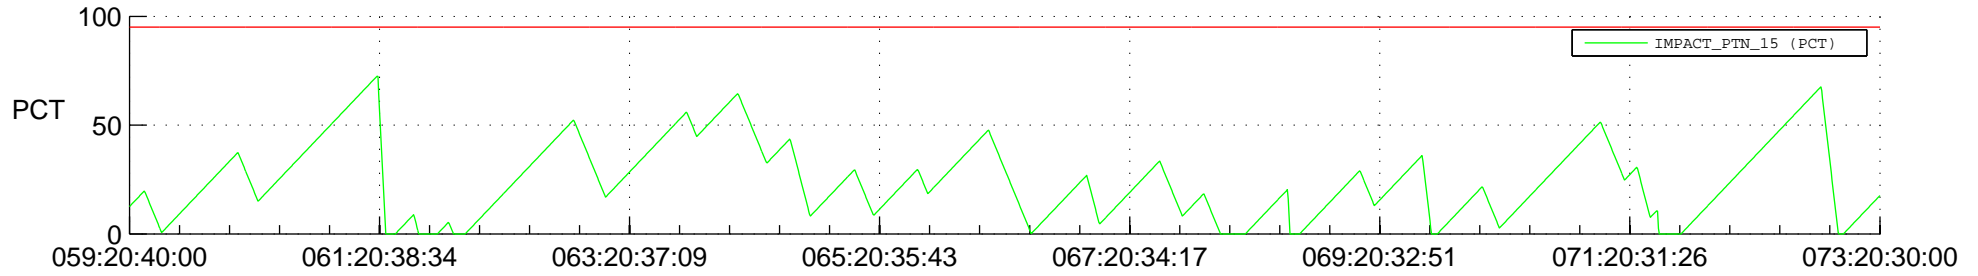

STEREO BEHIND SSR PCT Full Prediction

SWAVES_Percent_Full_Prediction

IMPACT_Percent_Full_Prediction

PLASTIC_Percent_Full_Prediction

Spacecraft_DownLink_Rate

Ground Time (2012:059:20:40:00.000 -2012:073:20:30:00.000)