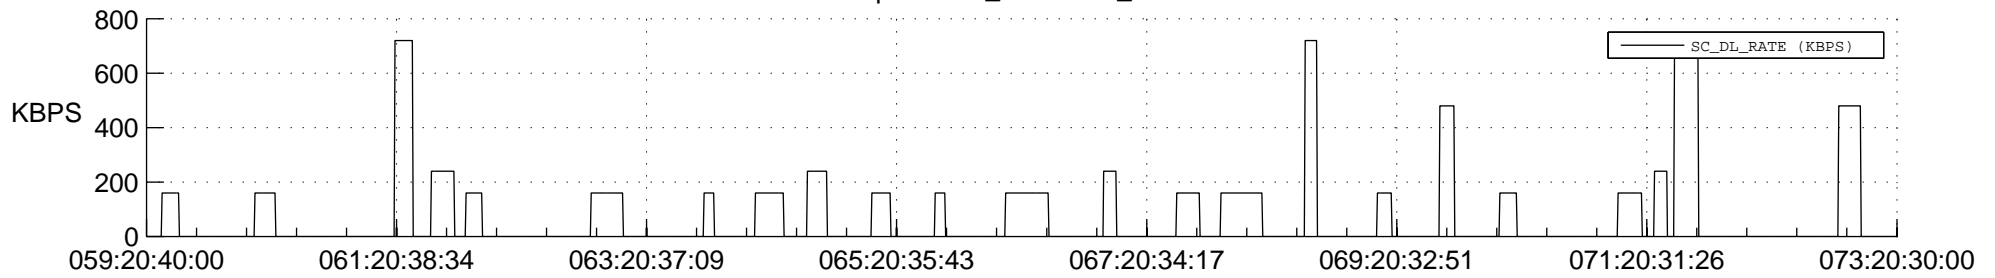

STEREO BEHIND SSR PCT Full Prediction

SWAVES_Percent_Full_Prediction

IMPACT_Percent_Full_Prediction

PLASTIC_Percent_Full_Prediction

Spacecraft_DownLink_Rate

Ground Time (2012:059:20:40:00.000 -2012:073:20:30:00.000)