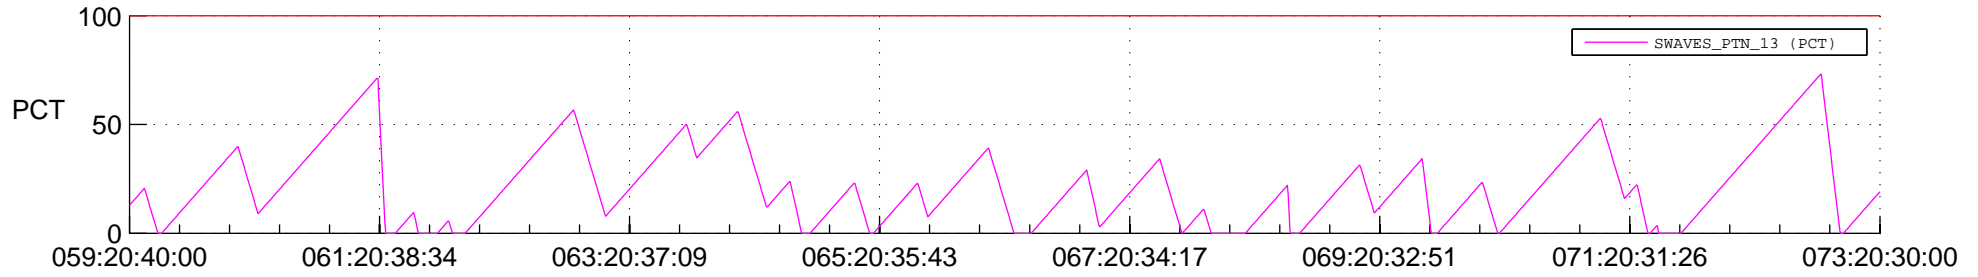

STEREO BEHIND SSR PCT Full Prediction

SWAVES_Percent_Full_Prediction

IMPACT_Percent_Full_Prediction

PLASTIC_Percent_Full_Prediction

Spacecraft_DownLink_Rate

Ground Time (2012:059:20:40:00.000 -2012:073:20:30:00.000)