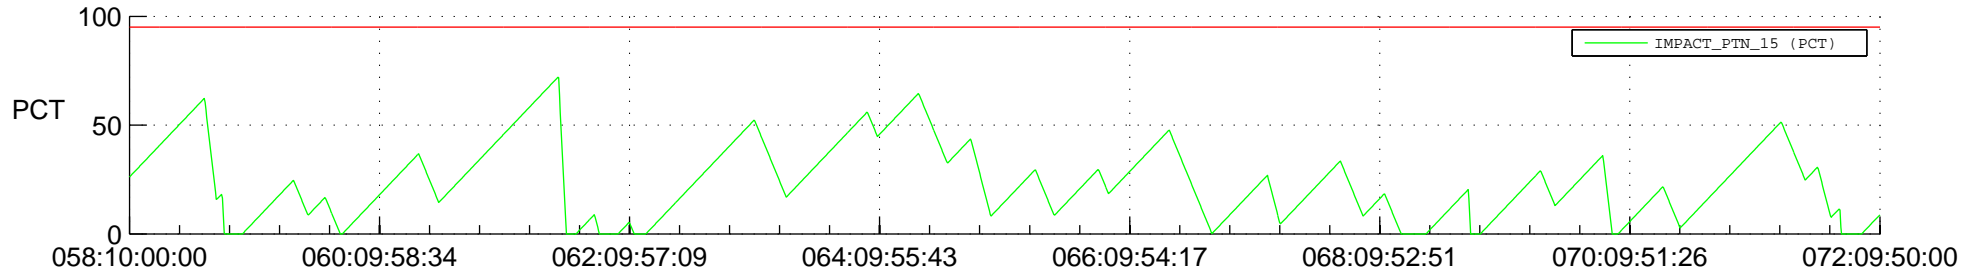

STEREO BEHIND SSR PCT Full Prediction

SWAVES_Percent_Full_Prediction

IMPACT_Percent_Full_Prediction

PLASTIC_Percent_Full_Prediction

Spacecraft_DownLink_Rate