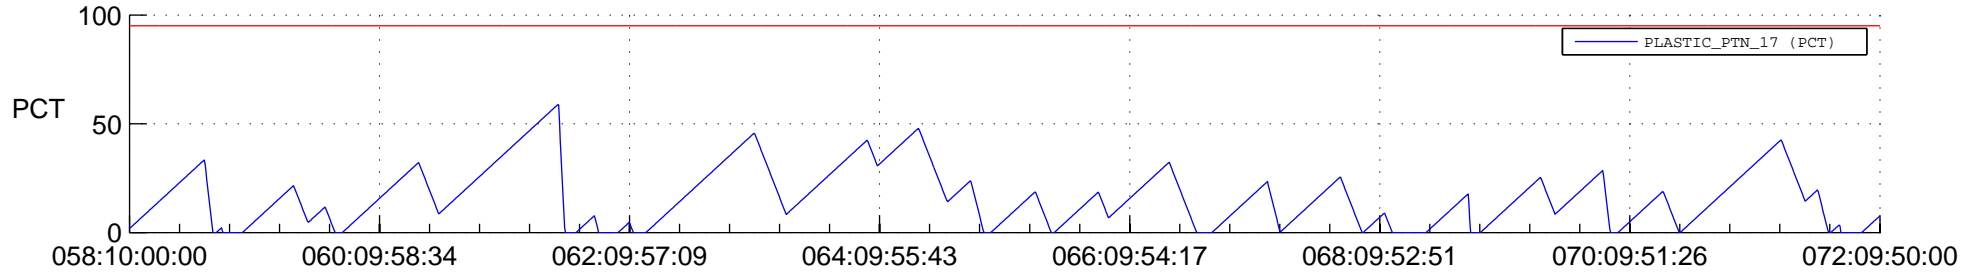

STEREO BEHIND SSR PCT Full Prediction

SWAVES_Percent_Full_Prediction

IMPACT_Percent_Full_Prediction

PLASTIC_Percent_Full_Prediction

Spacecraft_DownLink_Rate