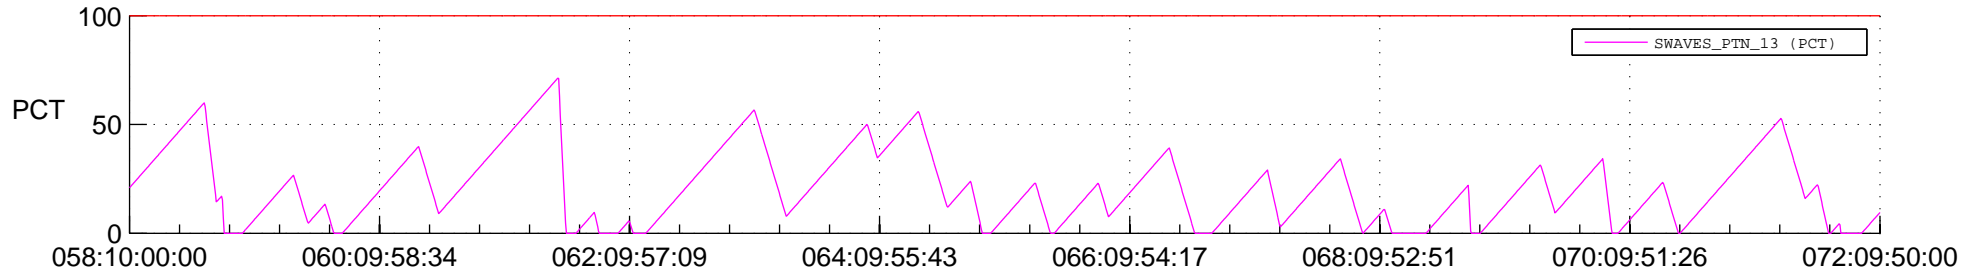

STEREO BEHIND SSR PCT Full Prediction

SWAVES_Percent_Full_Prediction

IMPACT_Percent_Full_Prediction

PLASTIC_Percent_Full_Prediction

Spacecraft_DownLink_Rate