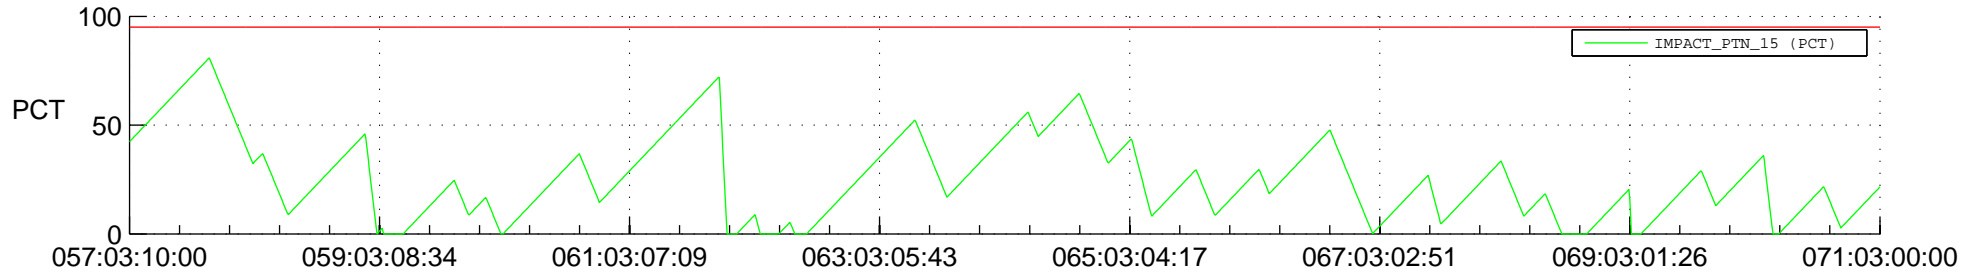

STEREO BEHIND SSR PCT Full Prediction

SWAVES_Percent_Full_Prediction

IMPACT_Percent_Full_Prediction

PLASTIC_Percent_Full_Prediction

Spacecraft_DownLink_Rate