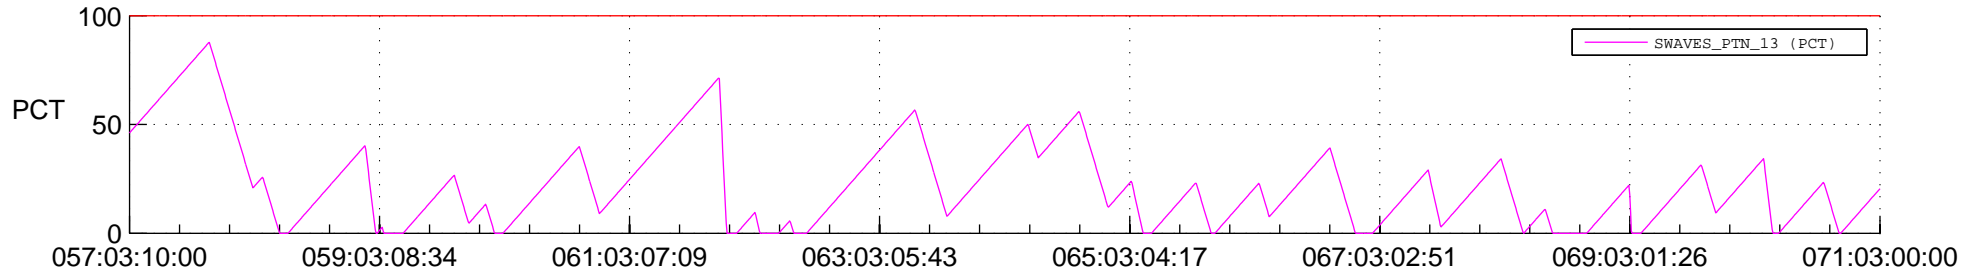

STEREO BEHIND SSR PCT Full Prediction

SWAVES_Percent_Full_Prediction

IMPACT_Percent_Full_Prediction

PLASTIC_Percent_Full_Prediction

Spacecraft_DownLink_Rate