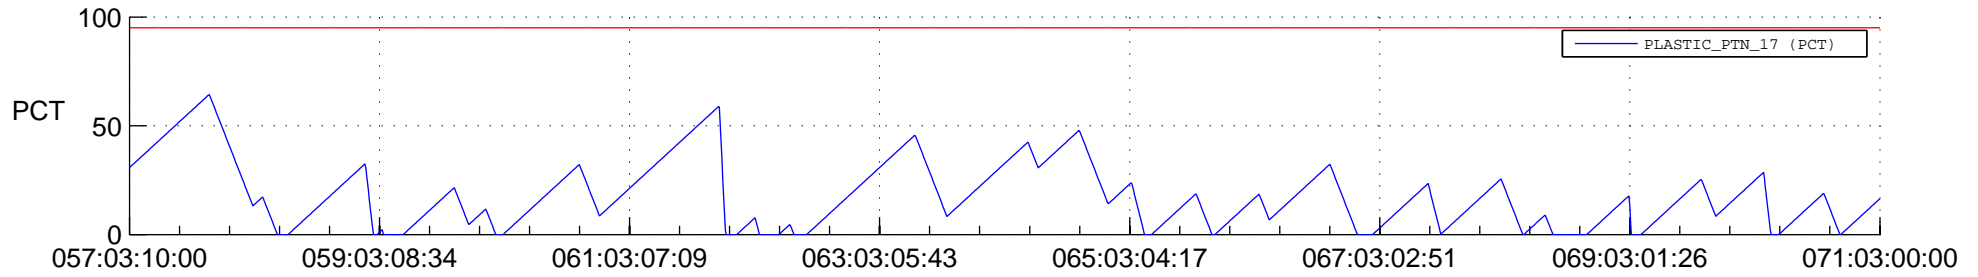

STEREO BEHIND SSR PCT Full Prediction

SWAVES_Percent_Full_Prediction

IMPACT_Percent_Full_Prediction

PLASTIC_Percent_Full_Prediction

Spacecraft_DownLink_Rate